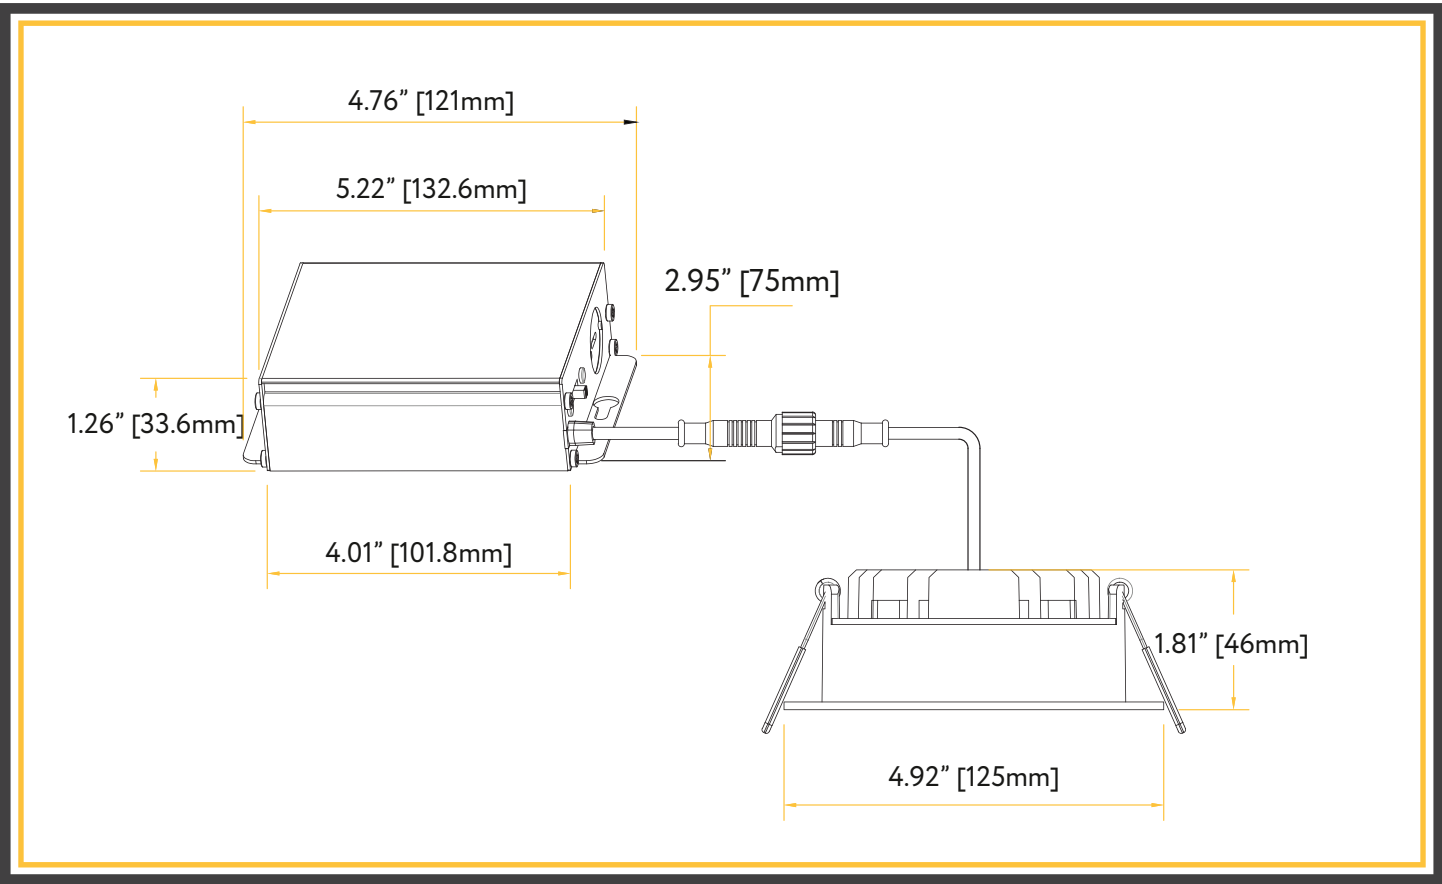

Dimmer List

BRAND	SERIES	MODEL	LOAD	BRAND	SERIES	MODEL	LOAD	
LUTRON	SKYLARK CONTOUR	LECL-153P	150W	LUTRON	TOGLER	TGCL-153P	150W	
		CTCL-150H	150W		ARIADNI	AYCL-153P	150W	
		LGCL-153PLH	150W		MAESTRO	MACL-153M	600W	
		CTCL-153P	150W	LEVITON	ILLUMATECH	IPL06	150W	
		SCL-153P	150W		SURESLIDE	6672	150W	
		S-600P	600W		SURESLIDE	6674	150W	
	CASETA	PD-6WCL	150W	EATON	SMART DIMMER	AAL06	300W	
		PD-5NE	150W	PASS & SEYMOUR	HARMONY	DCL453PTCCCV6	150W	
		PD-10NXD	250W	GE	ROCKER	10464	150W	
		DIVA	DVCL-153P		150W	TOGGLE	18027	150W

Accessories

Emergency LED Driver

15W G-48410   30W G-48411
60W G-95521   25W G-95525

New Construction Plate

ITEM G-19969 (1 Punch out)

Extension Cords

G-20247 5ft G-20248 10ft