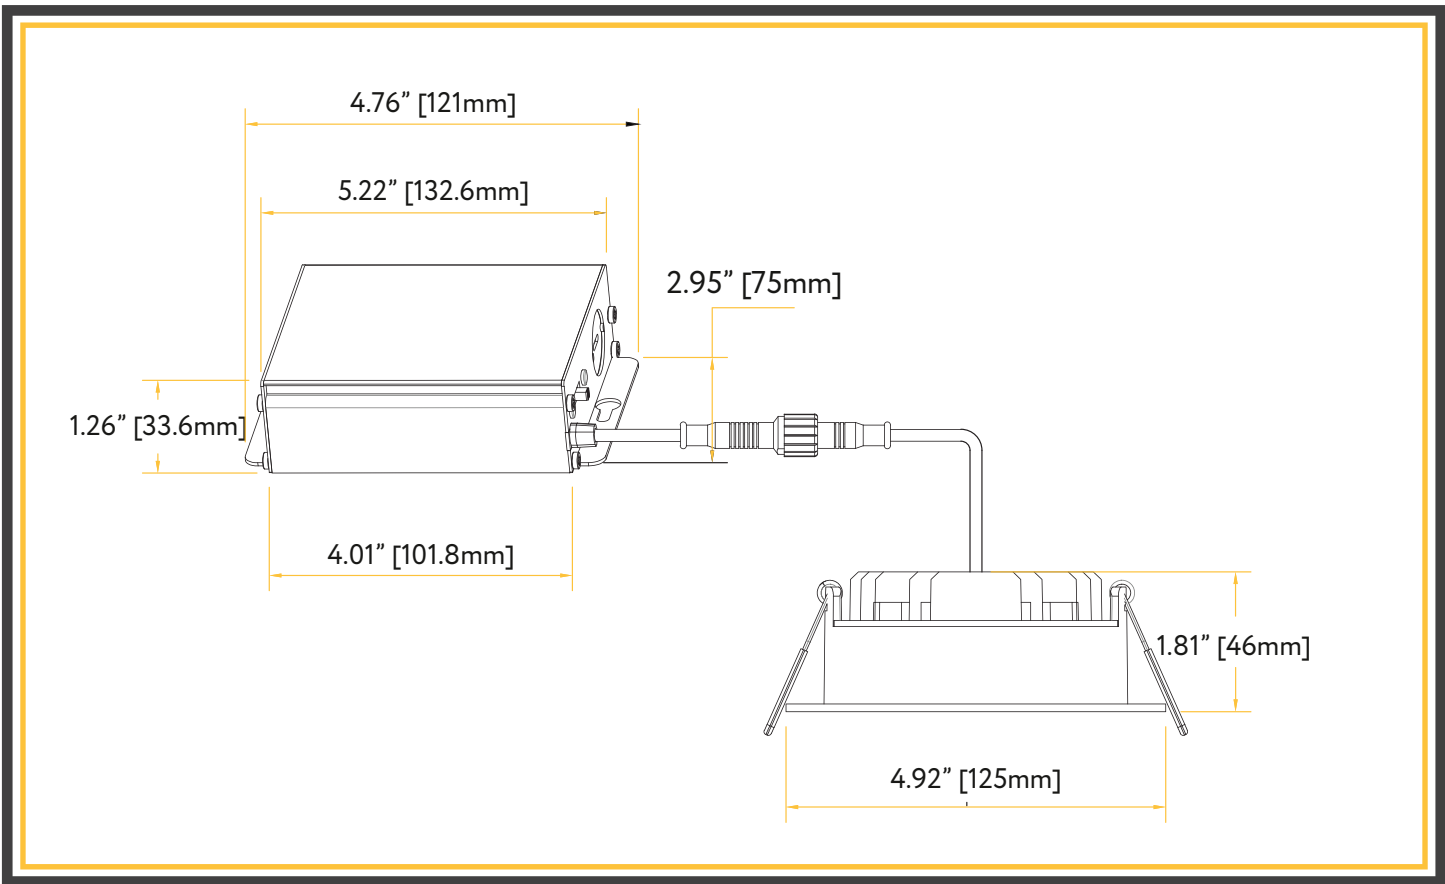

Dimmer List

BRAND	SERIES	MODEL	LOAD	BRAND	SERIES	MODEL	LOAD	
LUTRON	SKYLARK CONTOUR	LECL-153P	150W	LUTRON	TOGLER	TGCL-153P	150W	
		CTCL-150H	150W		ARIADNI	AYCL-153P	150W	
		LGCL-153PLH	150W		MAESTRO	MACL-153M	600W	
		CTCL-153P	150W	LEVITON	ILLUMATECH	IPL06	150W	
		SCL-153P	150W		SURESLIDE	6672	150W	
		S-600P	600W		SURESLIDE	6674	150W	
	CASETA	PD-6WCL	150W	EATON	SMART DIMMER	AAL06	300W	
		PD-5NE	150W	PASS & SEYMOUR	HARMONY	DCL453PTCCCV6	150W	
		PD-10NXD	250W	GE	ROCKER	10464	150W	
		DIVA	DVCL-153P		150W	TOGGLE	18027	150W

Accessories

Emergency LED Driver

15W G-48410 30W G-48411

New Construction Plate

ITEM G-19969 (1 Punch out)

Extension Cords

G-20247 5ft G-20248 10ft