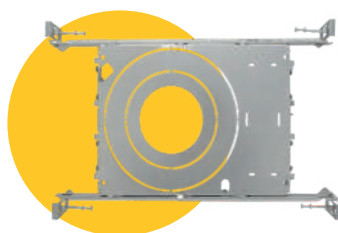

LED REGRESS SLIM 4" SELECTABLE CCT

G-20241

G-20244

ITEM	G-20241	ITEM	G-20244
DESCRIPTION	RS4/15W/R/LED/5CCT	DESCRIPTION	RS4/15W/SQ/LED/5CCT
COLOR TEMPERATURE	27, 30, 35, 41, 50k	COLOR TEMPERATURE	27, 30, 35, 41, 50k
OUTPUT LUMEN	1200	OUTPUT LUMEN	1200
BEAM ANGLE	100°	BEAM ANGLE	100°
WATTAGE	15W	WATTAGE	15W
INPUT VOLTS	120V	INPUT VOLTS	120V
EQUIV. WATTAGE	120W	EQUIV. WATTAGE	120W
CRI	>90	CRI	>90
DIMMABLE	Yes	DIMMABLE	Yes
CUTOUT	4.25	CUTOUT	4.25
OD	4.92	OD	4.92
HEIGHT	2.15	HEIGHT	2.15
mA	350 mA	mA	350 mA
OUTPUT VOLTAGE	38v	OUTPUT VOLTAGE	38v

Accessories

Emergency LED Driver

15W G-48410 30W G-48411

New Construction Plate

ITEM G-19969 (1 Punch out)

Extension Cords

G-20247 5ft G-20248 10ft