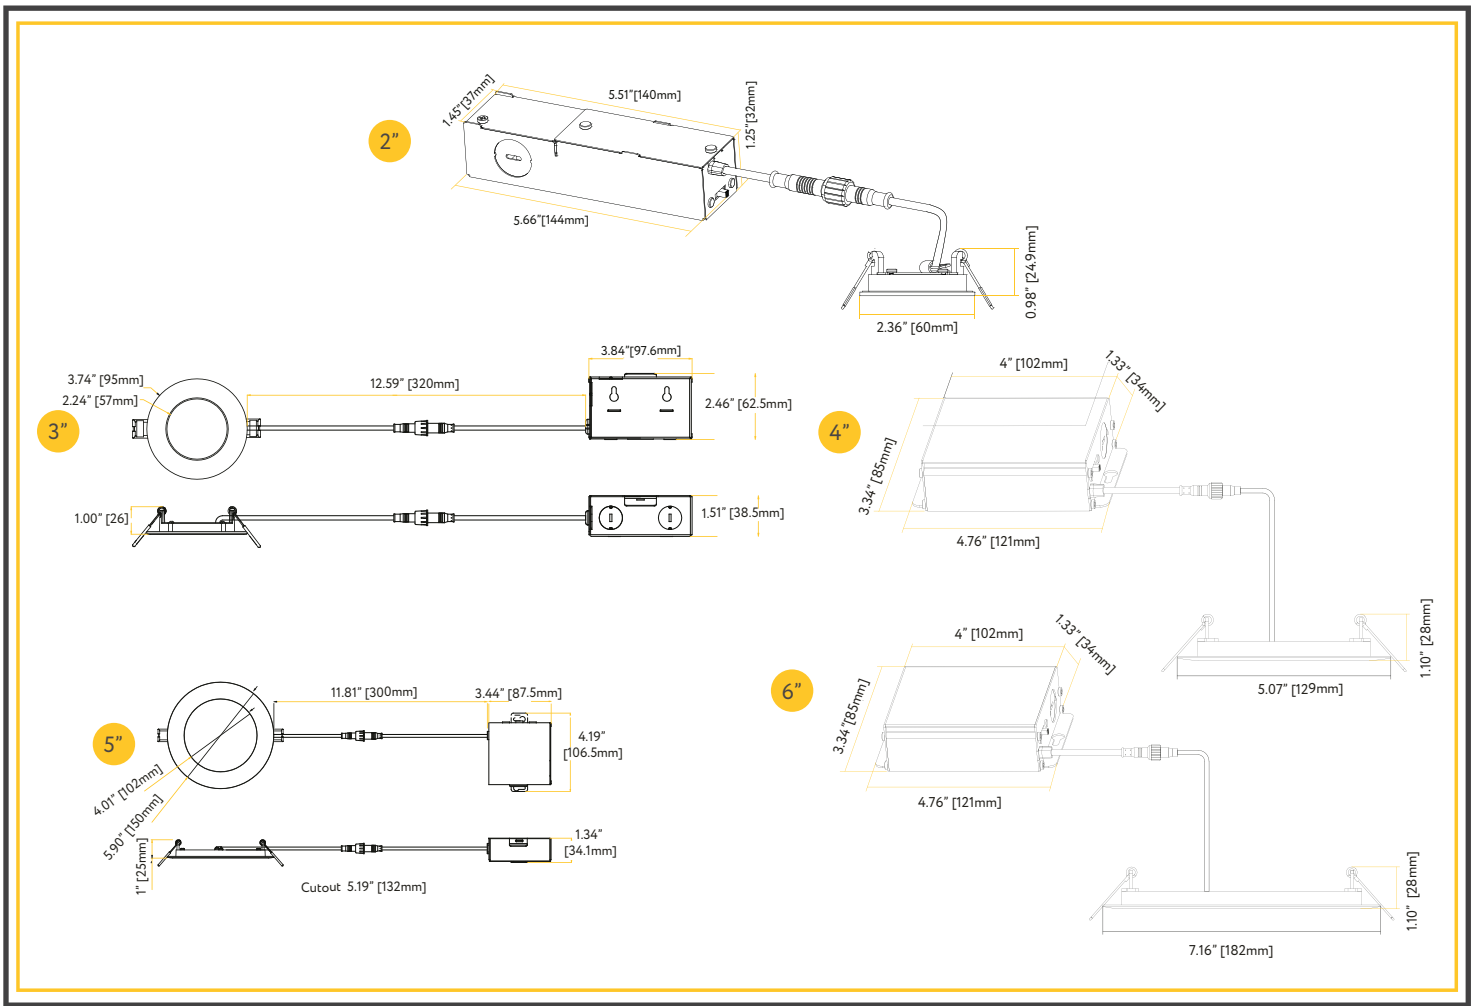

Dimmer List

BRAND	SERIES	MODEL	LOAD	BRAND	SERIES	MODEL	LOAD		
LUTRON	SKYLARK CONTOUR	LECL-153P	150W	LUTRON	TOGGLER	TGCL-153P	150W		
		CTCL-150H	150W		ARIADNI	AYCL-153P	150W		
		LGCL-153PLH	150W		MAESTRO	MACL-153M	600W		
		CTCL-153P	150W		LEVITON	ILLUMATECH	IPL06	150W	
		SCL-153P	150W			SURESLIDE	6672	150W	
		S-600P	600W			6674	150W		
	PD-6WCL	150W	EATON			SMART DIMMER	AAL06	300W	
	CASETA	PD-5NE			150W	PASS & SEYMOUR	HARMONY	DCL453PTCCCV6	150W
		PD-10NXD	250W		ROCKER		10464	150W	
		DIVA	DVCL-153P		150W	GE	TOGGLE	18027	150W

ROUND TRIM REPLACEMENT FOR 2, 3,4,5 & 6" WAFER SELECTABLE CCT

2" G-97920 T2/RD/COVER/B	3" G-48370 T3/R/COVER/BLACK	4" G-48374 T4/R/COVER/NICKEL	5" G-48376 T5/R/COVER/BLACK
6" G-48379 T6/R/COVER/BLACK	3" G-48371 T3/R/COVER/NICKEL	4" G-48375 T4/R/COVER/BRONZE	5" G-48378 T5/R/COVER/BRONZE
6" G-48380 T6/R/COVER/NICKEL	3" G-48372 T3/R/COVER/BRONZE	4" G-48377 T4/R/COVER/BRONZE	5" G-48381 T5/R/COVER/BRONZE
6" G-48381 T6/R/COVER/BRONZE	3" G-48382 T3/R/COVER/BRASS	4" G-48383 T4/R/COVER/BRASS	5" G-48384 T5/R/COVER/BRASS
6" G-48408 T6/R/COVER/BRASS	6" G-48380 T6/R/COVER/NICKEL	6" G-48381 T6/R/COVER/BRONZE	6" G-48408 T6/R/COVER/BRASS