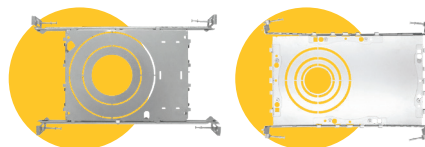

ITEM	G-20219	G-20220	G-20221	G-20222	G-20223	G-20224
DESCRIPTION	S2/5W/R/LED/5CCT	S3/8W/R/LED/5CCT	S4/12W/R/LED/5CCT	S5/15W/R/LED/5CCT	S6/20W/R/LED/5CCT	S8/24W/R/LED/5CCT
COLOR TEMP	27, 30, 35, 41, 50k	27, 30, 35, 41, 50k	27, 30, 35, 41, 50k	27, 30, 35, 41, 50k	27, 30, 35, 41, 50k	27, 30, 35, 41, 50k
OUTPUT LUMEN	300	600	1000	1350	1800	2200
BEAM ANGLE	100	100	100	100	100	100
INPUT VOLTS	120V	120-277V	120-277V	120-277V	120-277V	120V
WATTAGE	5W	8W	12W	15W	20W	24W
EQUIV WATTAGE	40W	50W	75W	100W	150W	225W
CRI	>90	>80	>90	>90	>90	>90
CUTOUT	2.08"	2.94"	4.25"	5.25"	6.20"	8.25"
OD	2.38"	3.60"	4.75"	5.75"	7.20"	8.75"
HEIGHT	2.00"	2.00"	2.00"	2.00"	2.00"	2.00"
mA	110mA	180mA	270mA	300mA	390mA	580mA
OUTPUT VOLTS	33-38V	24v	38v	38v	38v	38v
DIMMABLE	Triac	Triac or 0-10	Triac or 0-10	Triac or 0-10	Triac or 0-10	Triac

Accessories

Emergency LED Driver

15W G-48410 60W G-95521
30W G-48411 25W G-95525

120-277V Driver

G-20219 use G-48306 Dim 0-10
G-20220 use G-48300 Dim 0-10
G-20221 use G-48301 Dim 0-10
G-20222 use G-20126 non dim
G-20223 use G-48303 Dim 0-10
G-20224 use G-48304 Dim 0-10

New Construction Plate

ITEM G-19969
Use for
G-20220
G-20221 (1 Punch Out)
G-20223 (2 Punch Outs)

ITEM G-19981
Use for
G-20219
G-20222 (3 Punch Outs)

Extension Cords

Use
G-20247 5ft - G-20248 10ft

Multi Driver Converter