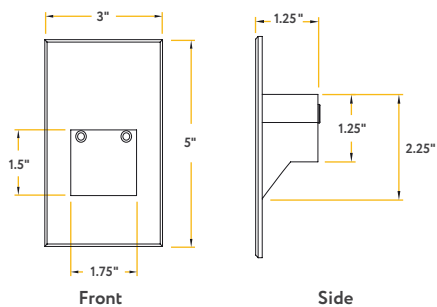

Diagram

- Dimmable: 5%
- Lifetime: 50 000 hours
- Warranty: 3 years

- CRI 90+ TRUE COLORS
- IC RATED
- WET LOCATION
- IP 65
- ETL LISTED US
- FC