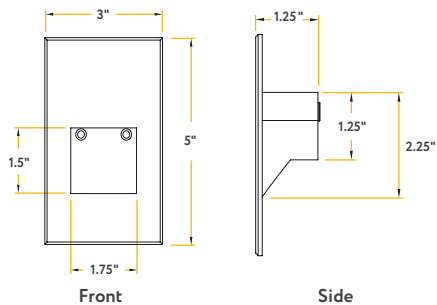

Diagram

Dimmable:
5%

Lifetime:
50 000 hours

Warranty:
3 years