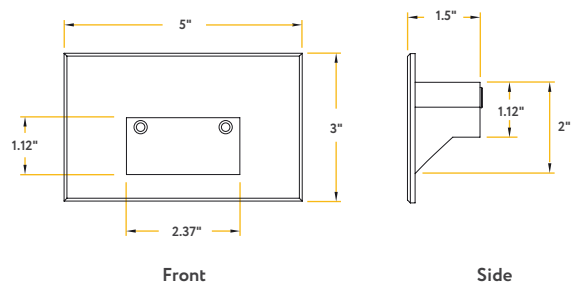

Diagram

- Dimmable: 5%
- Lifetime: 50 000 hours
- Warranty: 3 years

- CRI 90+ TRUE COLORS
- IC RATED
- WET LOCATION
- IP 65
- ETL LISTED US
- FC