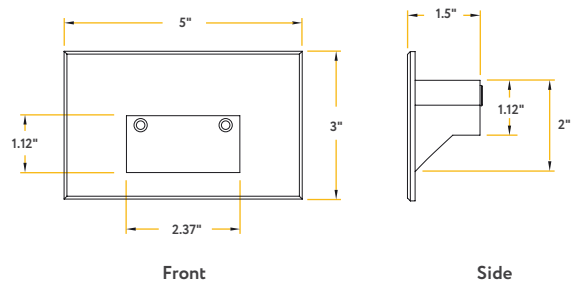

Diagram

Dimmable:
5%

Lifetime:
50 000 hours

Warranty:
3 years