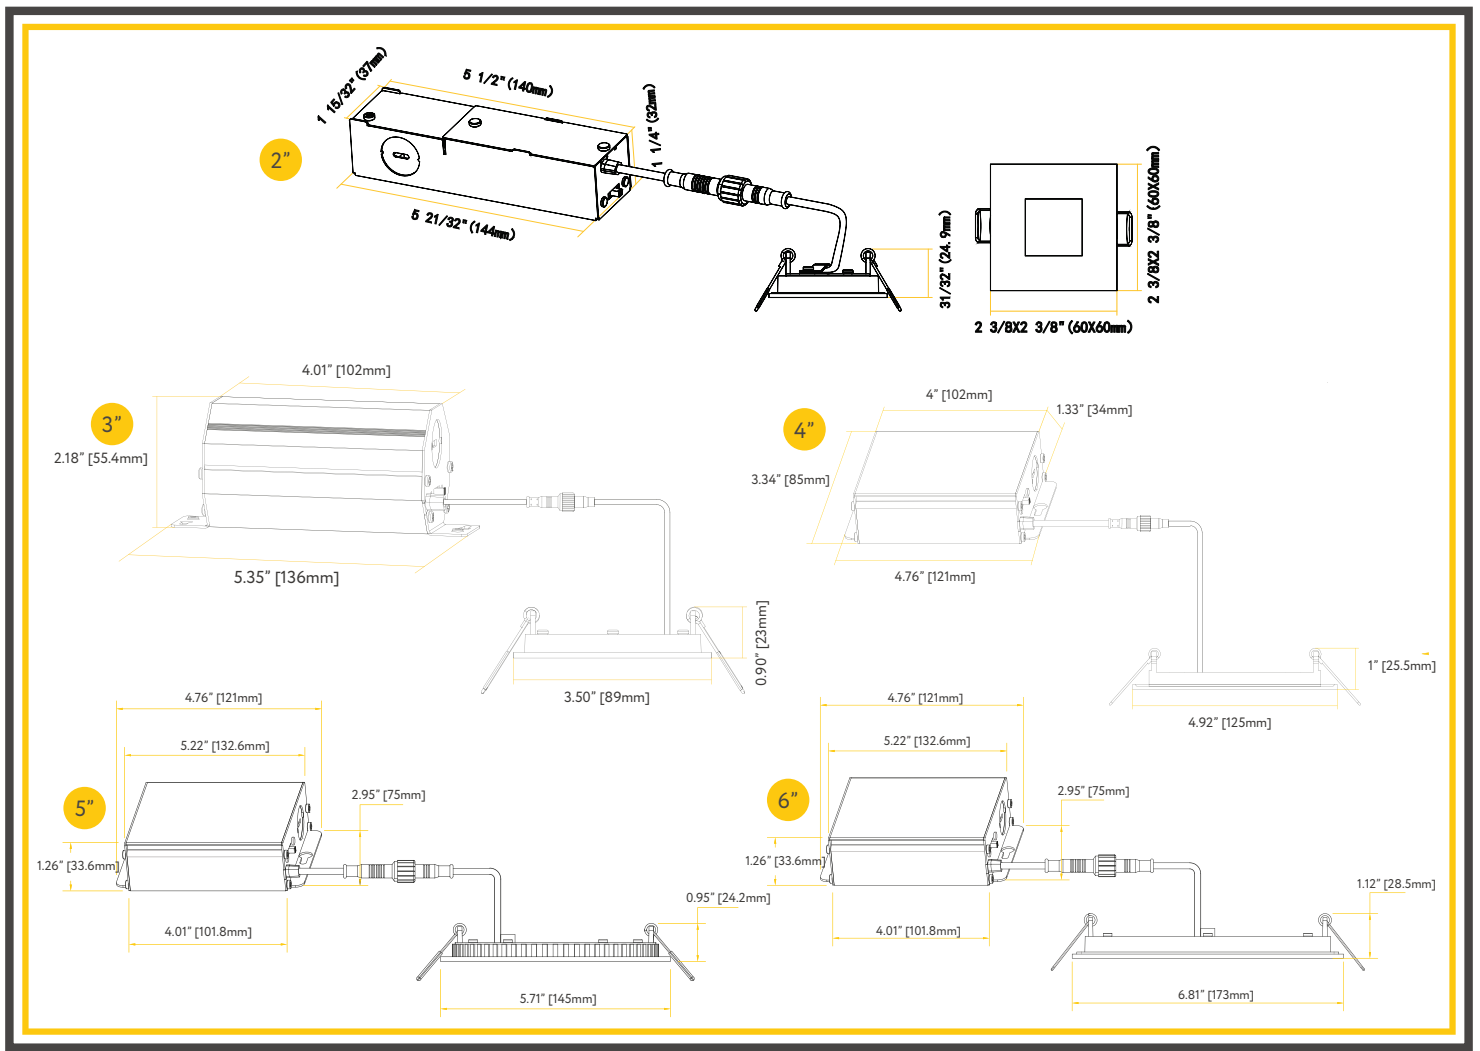

Dimmer List

BRAND	SERIES	MODEL	LOAD	BRAND	SERIES	MODEL	LOAD		
LUTRON	SKYLARK CONTOUR	LECL-153P	150W	LUTRON	TOGGLER	TGCL-153P	150W		
		CTCL-150H	150W		ARIADNI	AYCL-153P	150W		
		LGCL-153PLH	150W			MAESTRO	MACL-153M	600W	
		CTCL-153P	150W		ILLUMATECH		IPL06	150W	
		SCL-153P	150W			SURESIDE	6672	150W	
		S-600P	600W		6674		150W		
	CASETA	PD-6WCL	150W		EATON	SMART DIMMER	AAL06	300W	
		PD-5NE	150W		PASS & SEYMOUR	HARMONY	DCL453PTCCCV6	150W	
		PD-10NXD	250W			ROCKER	10464	150W	
		DIVA	DVCL-153P		150W	GE	TOGGLE	18027	150W

SQUARE TRIM REPLACEMENT FOR 3,4,5 & 6" WAFER SELECTABLE CCT