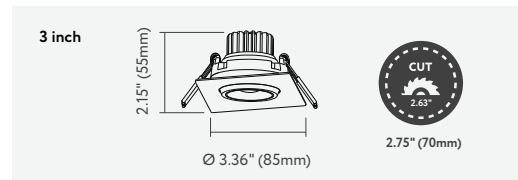

# LED Recessed Gimbal Luminaire 2&3"

- New construction or Remodel
- 90+ CRI models provide superior color
- 3.00 Ceiling Space Required
- 50,000 Hours Rated Average Life

	ITEM	DESCRIPTION	COLOR TEMP	OUTPUT LUMEN	BEAM ANGLE	WATTAGE	EQUIV. WATTAGE	CRI	DIMMABLE	PACK	CUTOUT	OD	HEIGHT	
2"	Round 	G-19833	R2/5W/GR/LED/3CCT	30,41,50k	400	40	5W 22v 230mA	50W	>90	Yes	18	2.00	2.55	1.60
	Square 	G-19839	R2/5W/GS/LED/30k	3000K	400	40	5W 24v 100mA	50W	>90	Yes	24	2.00	2.55	1.60
3"	Round 	G-19845	R3/8W/GR/LED/3CCT	30,41,50k	650	40	8W 24v 180mA	65W	>90	Yes	18	2.75	3.36	2.15
	Square 	G-19851	R3/8W/GS/LED/30k	3000K	650	40	8W 24v 270mA	65W	>90	Yes	18	2.75	3.36	2.15