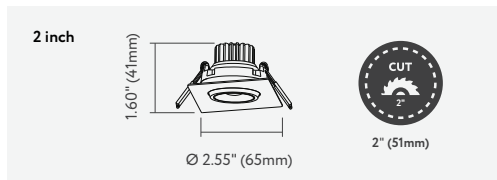

# LED Recessed Gimbal Luminaire 2&3"

- New construction or Remodel
- 90+ CRI models provide superior color
- 3.00 Ceiling Space Required
- 50,000 Hours Rated Average Life

	ITEM	DESCRIPTION	COLOR TEMP	OUTPUT LUMEN	BEAM ANGLE	WATTAGE	EQUIV. WATTAGE	CRI	DIMMABLE	PACK	CUTOUT	OD	HEIGHT	
2"	Round 	G-19833	R2/5W/GR/LED/3CCT	30,41,50k	400	40	5W 22v 230mA	50W	>90	Yes	18	2.00	2.55	1.60
	Square 	G-19839	R2/5W/GS/LED/30k	3000K	400	40	5W 24v 100mA	50W	>90	Yes	24	2.00	2.55	1.60
3"	Round 	G-19845	R3/8W/GR/LED/3CCT	30,41,50k	650	40	8W 24v 180mA	65W	>90	Yes	18	2.75	3.36	2.15
	Square 	G-19851	R3/8W/GS/LED/30k	3000K	650	40	8W 24v 270mA	65W	>90	Yes	18	2.75	3.36	2.15