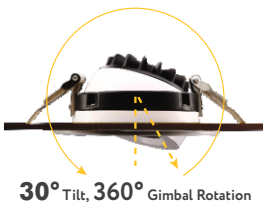

# LED Recessed Gimbal Luminaire 2&3"

- New construction or Remodel
- 90+ CRI models provide superior color
- 3.00 Ceiling Space Required
- 50,000 Hours Rated Average Life

	ITEM	DESCRIPTION	COLOR TEMP	OUTPUT LUMEN	BEAM ANGLE	WATTAGE	EQUIV. WATTAGE	CRI	DIMMABLE	PACK	CUTOUT	OD	HEIGHT	
2"	Round 	G-19833	R2/5W/GR/LED/3CCT	30,41,50k	400	40	5W 22v 230mA	50W	>90	Yes	18	2.00	2.55	1.60
	Square 	G-19839	R2/5W/GS/LED/30k	3000K	400	40	5W 24v 100mA	50W	>90	Yes	24	2.00	2.55	1.60
3"	Round 	G-19845	R3/8W/GR/LED/3CCT	30,41,50k	650	40	8W 24v 180mA	65W	>90	Yes	18	2.75	3.36	2.15
	Square 	G-19851	R3/8W/GS/LED/30k	3000K	650	40	8W 24v 270mA	65W	>90	Yes	18	2.75	3.36	2.15