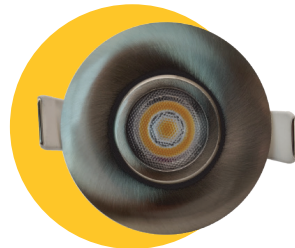

# LED 2 INCH RECESSED GIMBAL LUMINAIRE

**G-19833**

**G-19834**

**G-19835**

**G-19836**

**G-19837**

- SOFT WHITE 2700K
- WARM WHITE 3000K
- NEUTRAL WHITE 3500K

- COOL WHITE 4100K
- SUPER WHITE 5000K

Pack:18

ITEM	G-19833	G-19834	G-19835	G-19836	G-19837
DESCRIPTION	R2/5W/GR/LED/5CCT	R2/5W/GR/LED/B/5CCT	R2/5W/GR/LED/BN/5CCT	R2/5W/GR/LED/BZ/5CCT	R2/5W/GR/LED/BB/5CCT
COLOR TEMP	27, 30, 35, 41, 50k	27, 30, 35, 41, 50k	27, 30, 35, 41, 50k	27, 30, 35, 41, 50k	27, 30, 35, 41, 50k
OUTPUT LUMEN	400	400	400	400	450
TRIM FINISH	WHITE	BLACK	BRUSHED NICKEL	BRONZE	BRUSHED BRASS
INPUT VOLTS	120V	120V	120V	120V	120V
WATTAGE	5W	5W	5W	5W	5W
EQUIV. WATTAGE	50W	50W	50W	50W	50W
CRI	>90	>90	>90	>90	>90
CUTOUT	2.00	2.00	2.00	2.00	2.00
OD	2.55	2.55	2.55	2.55	2.55
HEIGHT	1.60	1.60	1.60	1.60	1.60
OUTPUT VOLTS	22v	22v	22v	22v	22v
mA	230mA	230mA	230mA	230mA	230mA