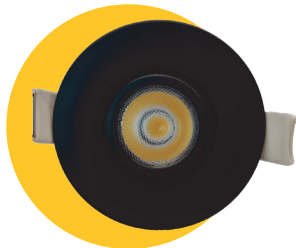

# LED 2 INCH RECESSED GIMBAL LUMINAIRE

**G-19833**

**G-19834**

**G-19835**

**G-19836**

**G-19837**

- SOFT WHITE 2700K
- WARM WHITE 3000K
- NEUTRAL WHITE 3500K

- COOL WHITE 4100K
- SUPER WHITE 5000K

Pack:18

ITEM	G-19833	G-19834	G-19835	G-19836	G-19837
DESCRIPTION	R2/5W/GR/LED/5CCT	R2/5W/GR/LED/B/5CCT	R2/5W/GR/LED/BN/5CCT	R2/5W/GR/LED/BZ/5CCT	R2/5W/GR/LED/BB/5CCT
COLOR TEMP	27, 30, 35, 41, 50k	27, 30, 35, 41, 50k	27, 30, 35, 41, 50k	27, 30, 35, 41, 50k	27, 30, 35, 41, 50k
OUTPUT LUMEN	400	400	400	400	450
TRIM FINISH	WHITE	BLACK	BRUSHED NICKEL	BRONZE	BRUSHED BRASS
INPUT VOLTS	120V	120V	120V	120V	120V
WATTAGE	5W	5W	5W	5W	5W
EQUIV. WATTAGE	50W	50W	50W	50W	50W
CRI	>90	>90	>90	>90	>90
CUTOUT	2.00	2.00	2.00	2.00	2.00
OD	2.55	2.55	2.55	2.55	2.55
HEIGHT	1.60	1.60	1.60	1.60	1.60
OUTPUT VOLTS	22v	22v	22v	22v	22v
mA	230mA	230mA	230mA	230mA	230mA