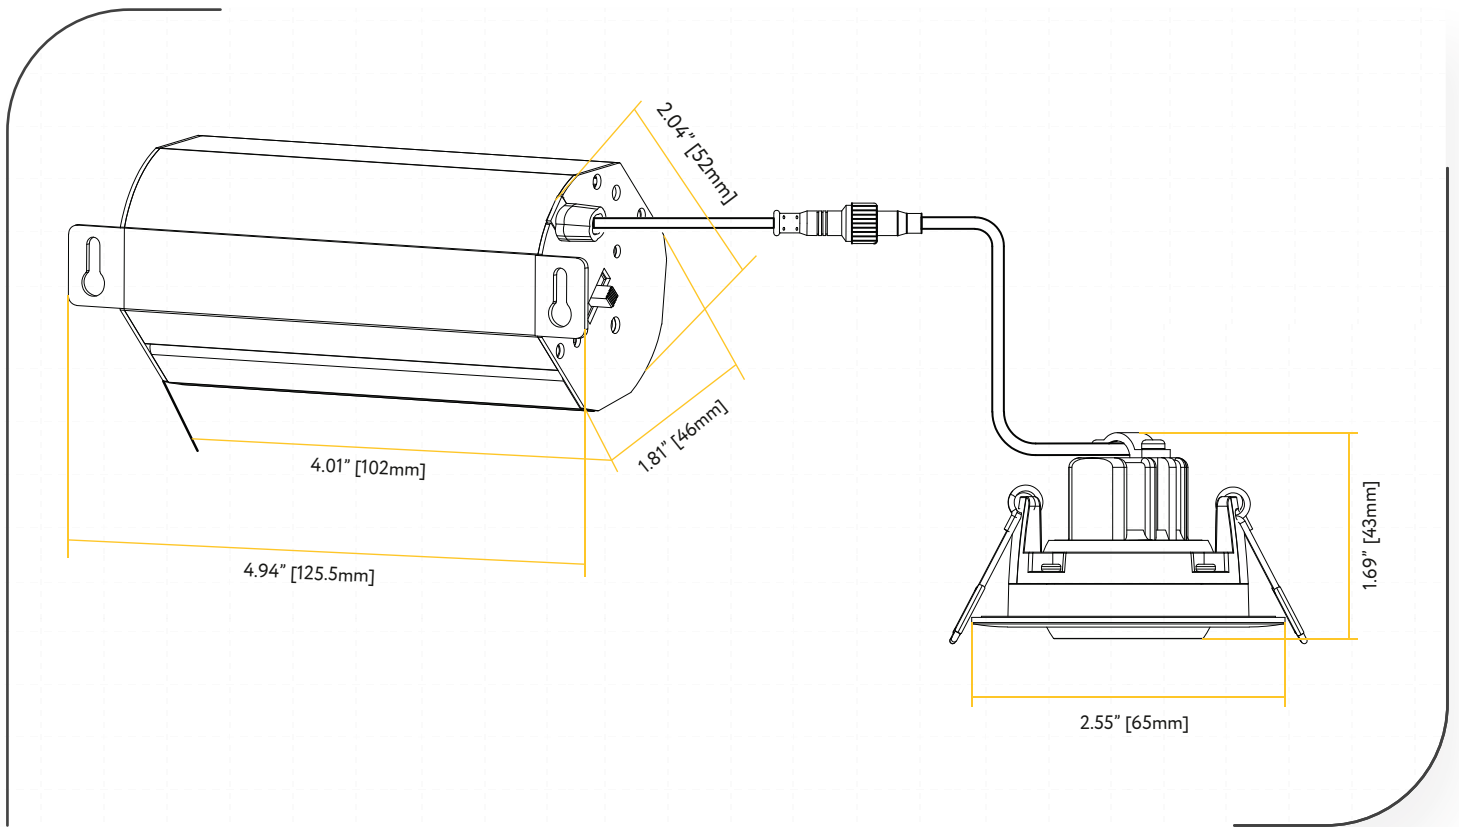

Dimmer List

BRAND	SERIES	MODEL	LOAD	
LUTRON	SKYLARK CONTOUR	LECL-153P	150W	
		CTCL-150H	150W	
		LGCL-153PLH	150W	
		CTCL-153P	150W	
		SCL-153P	150W	
		S-600P	600W	
	CASETA	PD-6WCL	150W	
		PD-5NE	150W	
		PD-10NXD	250W	
		DIVA	DVCL-153P	150W

BRAND	SERIES	MODEL	LOAD
LUTRON	TOGLER	TGCL-153P	150W
	ARIADNI	AYCL-153P	150W
	MAESTRO	MACL-153M	600W
LEVITON	ILLUMATECH	IPL06	150W
	SURESLIDE	6672	150W
		6674	150W
EATON	SMART DIMMER	AAL06	300W
PASS & SEYMOUR	HARMONY	DCL453PTCCCV6	150W
GE	ROCKER	10464	150W
	TOGGLE	18027	150W

Accessories

Emergency LED Driver

15W G-48410

60W G-95521

30W G-48411

25W G-95525

New Construction Plate

ITEM G-19981

Extension Cords

G-20247 5ft G-20248 10ft

Multi Driver Converter

G-95823 5W