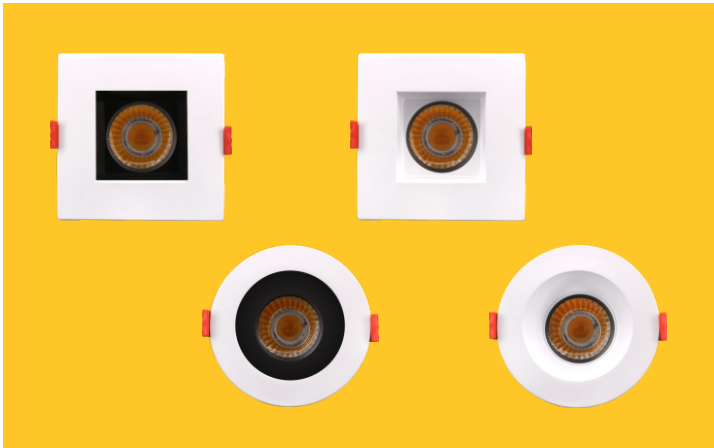

# LED 2" Regress Luminaire

- New construction or Remodel
- 90+ CRI models provide superior color
- 2.75" Ceiling Space Required
- 50,000 Hours Rated Average Life

CRI 90+  
TRUE COLORS

IC RATED

DAMP LOCATION

AIR TIGHT

40°

ETL US

FC

Dimmable:  
5%

Lifetime:  
50 000 hours

Warranty:  
3 years

## White

	ITEM	DESCRIPTION	COLOR TEMP	OUTPUT LUMEN	BEAM ANGLE	WATTAGE	EQUIV. WATTAGE	CRI	DIMMABLE	PACK	CUTOUT	OD	HEIGHT
	G-19821	R2/8W/R/LED/3CCT	30,41,50k	600	40	8w 24v 270mA	60W	>90	Yes	18	2.75	3.15	2.75
	G-19824	R2/8W/R/LED/50k	5000K	600	40	8w 24v 270mA	60W	>90	Yes	18	2.75	3.15	2.75
	G-19827	R2/8W/SQ/LED/3CCT	30,41,50k	600	40	8w 24v 270mA	60W	>90	Yes	18	2.75	3.15	2.75
	G-19830	R2/8W/SQ/LED/50k	5000K	600	40	8w 24v 270mA	60W	>90	Yes	18	2.75	3.15	2.75

## Two-Tone

	ITEM	DESCRIPTION	COLOR TEMP	OUTPUT LUMEN	BEAM ANGLE	WATTAGE	EQUIV. WATTAGE	CRI	DIMMABLE	PACK	CUTOUT	OD	HEIGHT
	G-19972	R2/8W/R/LED/30k/WB	3000K	600	40	8w 24v 270mA	60W	>90	Yes	18	2.75	3.15	2.75
	G-19977	R2/8W/SQ/LED/30k/WB	3000K	600	40	8w 24v 270mA	60W	>90	Yes	18	2.6	3.15	2.75