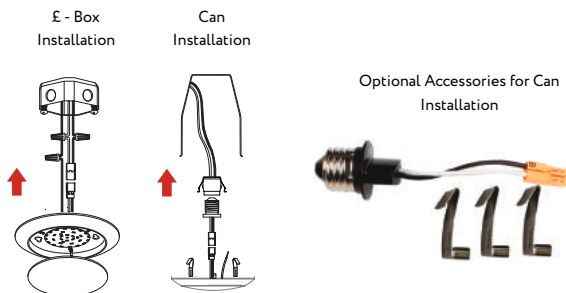

Available Accessories

Emergency LED Driver

ITEM G-20230

120V Dimmer List		
Brand	Family	Model #
Lutron	SKYLARK CONTOUR	CTCL-153PDH
Lutron	SKYLARK CONTOUR	CTCL-153P
Lutron	SKYLARK CONTOUR	CT-600P
Lutron	DIVA	DVCL-153P
Leviton	DECORA	6672
Leviton	DECORA	6674
Pass & Seymour	HARMONY	HCL453PTCCCV6