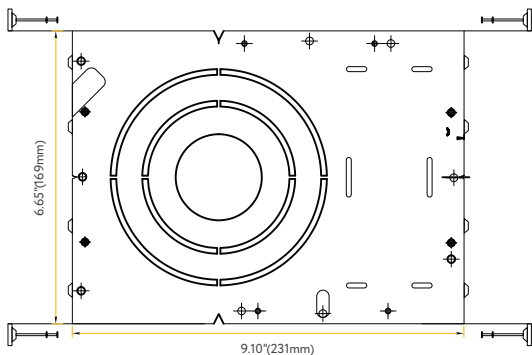

New Construction Plate

G-19969

ITEM KNOCKOUTS UNIVERSAL SIZES

- a) 2.95" (74.93MM)
- b) 4.33" (109.98MM)
- c) 6.29" (159.76MM)

G-19981

ITEM KNOCKOUTS UNIVERSAL SIZES

- a) 2.08" (52.8MM)
- b) 2.75" (69.85MM)
- c) 3.75" (95.25MM)
- d) 5.20" (132.08MM)

Dimensions:

Dimensions: