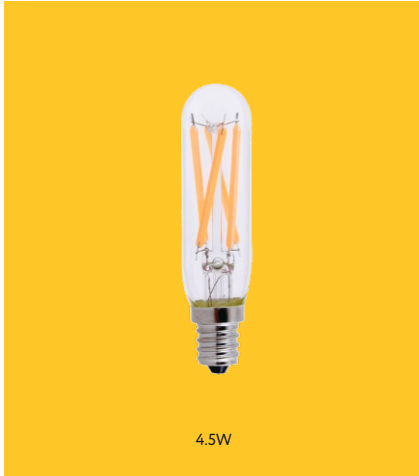

# LED T6 Decorative Chandelier E12/E17 Base

	ITEM	DESCRIPTION	COLOR TEMP	OUTPUT LUMEN	BEAM ANGLE	WATTAGE	EQUIV. WATTAGE	CRI	DIMMABLE	MOL (IN/MM)	DIAMETER (IN/MM)	PACKAGE (INNER/MASTER)	
T6 E12	4.5W	G-19868	T6/4.5/LED/D/27K	2700K	500	360	4.5	60W	>85	Yes	3.15	18/0.71	10 / 100
	7.5W	G-19914	T6/7.5/LED/D/30K	3000K	750	300	7.5	80W	>85	Yes	2.55/62.5	18/0.71	20 / 300
E17	3W	G-20183	T17/3/LED/D/30K	3000K	450	360	3	40W	>85	Yes	2.40/60	18/0.70	20 / 300