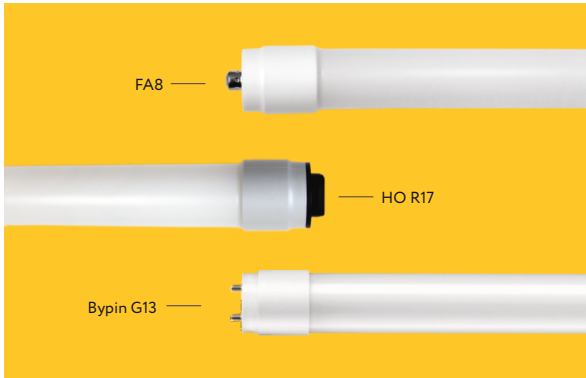

T8 6 FT LED Bypass

Replacement for T12 & T8 lamps

- Retrofit for T8 & T12 Fluorescent Tube
- 50,000 Hours Rated Average Life
- 5 Year Warranty
- Uniformed and Consistent Color
- Highly Uniform Light Beams
- Wide Beam Design 320 Degree
- Saving Energy Up to 60%
- Environmentally Friendly (No Mercury/ No Lead)
- CUL & Listed - Compliance to North American

CRI 85+
TRUE COLORS

DAMP LOCATION

SHATTER PROOF

320°

CLASSIFIED
CUL US

FC

DLC
PREMIUM

Lumens:
4000

Lifetime:
50 000 hours

Warranty:
5 years

	ITEM	DESCRIPTION	COLOR TEMP	SHATTER PROOF	OUTPUT LUMEN	BEAM ANGLE	WATTAGE	EQUIV. WATTAGE	CRI	DIMMABLE	PACK	
 Replaces: T12 & T8	FA8	G-83499	F30T8/841/F/LED	4100K	Yes	4000	320	26	120/96W	>85	No	10
		G-83500	F30T8/850/F/LED	5000K	Yes	4000	320	26	120/96W	>85	No	10
		G-83501	F30T8/865/F/LED	6500K	Yes	4000	320	26	120/96W	>85	No	10
	G13	G-19993	F30T8/841/F/LED G13	4100K	Yes	4000	320	26	120/96W	>85	No	10
		G-19994	F30T8/850/F/LED G13	5000K	Yes	4000	320	26	120/96W	>85	No	10
		G-19996	F30T8/865/F/LED G13	6500K	Yes	4000	320	26	120/96W	>85	No	10
	HO R17	G-19984	F30/T8/841/F/HO/LED	4100K	Yes	4000	320	26	120/96W	>85	No	10
		G-19985	F30/T8/850/F/HO/LED	5000K	Yes	4000	320	26	120/96W	>85	No	10
		G-19986	F30/T8/865/F/HO/LED	6500K	Yes	4000	320	26	120/96W	>85	No	10