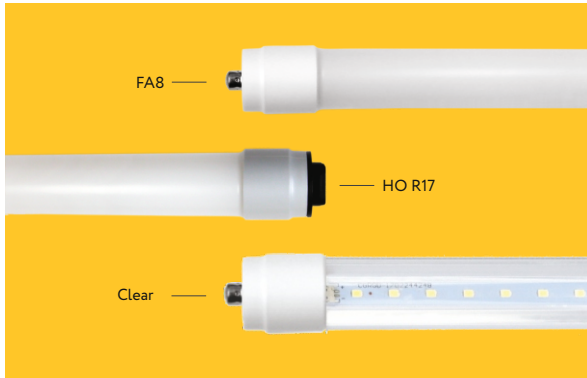

T8 8 FT LED Bypass

Replacement for T12 & T8 lamps

- Retrofit for T8 & T12 Fluorescent Tube
- 50,000 Hours Rated Average Life
- 5 Year Warranty
- Uniformed and Consistent Color
- Highly Uniform Light Beams
- Wide Beam Design 320 Degree
- Saving Energy Up to 60%
- Environmentally Friendly (No Mercury/ No Lead)
- CUL & Listed - Compliance to North American

Lumens:
5500

Lifetime:
50 000 hours

Warranty:
5 years

	ITEM	DESCRIPTION	COLOR TEMP	SHATTER PROOF	OUTPUT LUMEN	BEAM ANGLE	WATTAGE	EQUIV. WATTAGE	CRI	DIMMABLE	PACK	
Replaces: T12 & T8	FAB Frosted	G-83502	F42T8/830/F/LED	3000K	Yes	5500	320	42	120/96W	>85	No	10
		G-83503	F42T8/835/F/LED	3500K	Yes	5500	320	42	120/96W	>85	No	10
		G-83504	F42T8/841/F/LED	4100K	Yes	5500	320	42	120/96W	>85	No	10
		G-83505	F42T8/850/F/LED	5000K	Yes	5500	320	42	120/96W	>85	No	10
		G-83506	F42T8/865/F/LED	6500K	Yes	5500	320	42	120/96W	>85	No	10
		FAB Clear	G-19951	F42T8/841/C/LED	4100K	No	5500	320	42	120/96W	>85	No
G-19952	F42T8/850/C/LED		5000K	No	5500	320	42	120/96W	>85	No	10	
G-19953	F42T8/865/C/LED		6500K	No	5500	320	42	120/96W	>85	No	10	
HO R17	G-19774	F42/T8/841/F/HO/LED	4100K	Yes	5500	320	42	120/96W	>85	No	10	
	G-19775	F42/T8/850/F/HO/LED	5000K	Yes	5500	320	42	120/96W	>85	No	10	
	G-19776	F42/T8/865/F/HO/LED	6500K	Yes	5500	320	42	120/96W	>85	No	10	