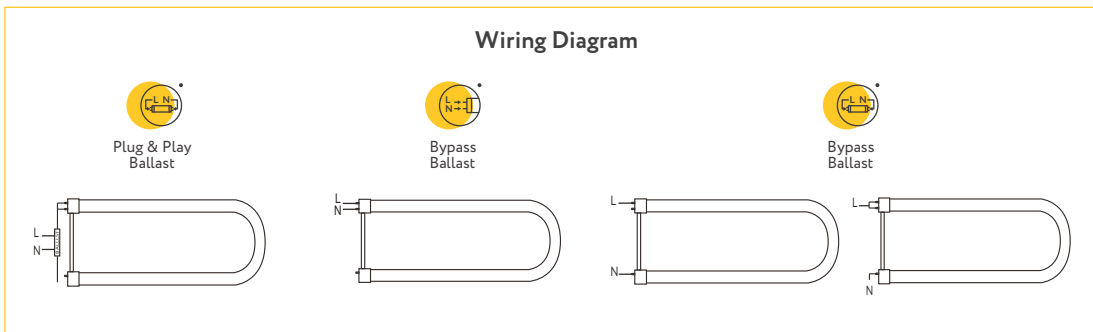

# Universal/Bypass U-bend T8 LED A + B

- Retrofit for T8 & T12 Fluorescent Tube
- 50,000 Hours Rated Average Life
- 5 Year Warranty
- Uniformed and Consistent Color
- Highly Uniform Light Beams
- Wide Beam Design 320 Degree
- Saving Energy Up to 60%
- CUL & DLC Listed-Compliance
- Safety And Efficient Standards

Lifetime:  
50 000 hours

Warranty:  
5 years

	ITEM	DESCRIPTION	COLOR TEMP	OUTPUT LUMEN	BEAM ANGLE	WATTAGE	EQUIV. WATTAGE	CRI	DIMMABLE	PACK
 Replaces: FB32/40W <b>6" Leg Spacing</b>	G-19769	FB13T8/830/F/LED	3000K	2000	320	13	40W	>85	No	12
	G-19770	FB13T8/835/F/LED	3500K	2000	320	13	40W	>85	No	12
	G-83432	FB15T8/840/F/LED BP	4000K	2000	320	15	40W	>85	No	24
	G-83433	FB13T8/850/F/LED	5000K	2000	320	13	40W	>85	No	12
	G-19771	FB13T8/865/F/LED	6500K	2000	320	13	40W	>85	No	12
 Replaces: FB31 <b>1-5/8" Leg Spacing</b>	G-20112	FB13T8/840/F/LED U1	4000K	2000	320	13	40W	>85	No	24
	G-20113	FB13T8/850/F/LED U1	5000K	2000	320	13	40W	>85	No	24