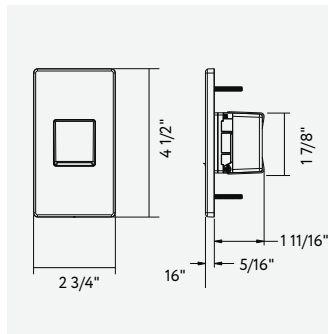

LED Universal Step Light

- New construction or Remodel
- Mount directly in standard J-Box 2" X 4"
- IC Rated
- OUTDOOR/WET LOCATION IP65
- 50,000 Hours Rated Average Life
- 3 Years Warranty

	ITEM	DESCRIPTION	COLOR TEMP	OUTPUT LUMEN	WATTAGE	CRI	DIMMABLE	PACK
WHITE	G-20015	ST/2W/V/H/LED/30k W	3000K	125	2	>90	NA	18
	G-20017	ST/2W/V/H/LED/50k W	5000K	125	2	>90	NA	18
BLACK	G-20019	ST/2W/V/H/LED/30k B	3000K	125	2	>90	NA	18
	G-20021	ST/2W/V/H/LED/50k B	5000K	125	2	>90	NA	18