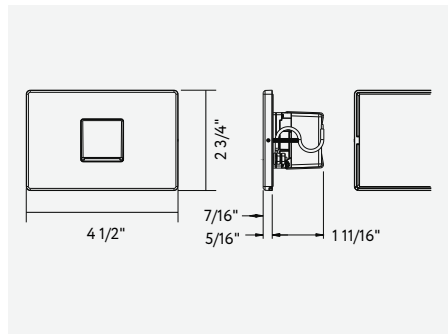

LED Universal Step Light

- New construction or Remodel
- Mount directly in standard J-Box 2" X 4"
- IC Rated
- OUTDOOR/WET LOCATION IP65
- 50,000 Hours Rated Average Life
- 3 Years Warranty

	ITEM	DESCRIPTION	COLOR TEMP	OUTPUT LUMEN	WATTAGE	CRI	DIMMABLE	PACK
WHITE	G-20015	ST/2W/V/H/LED/30k W	3000K	125	2	>90	NA	18
	G-20017	ST/2W/V/H/LED/50k W	5000K	125	2	>90	NA	18
BLACK	G-20019	ST/2W/V/H/LED/30k B	3000K	125	2	>90	NA	18
	G-20021	ST/2W/V/H/LED/50k B	5000K	125	2	>90	NA	18