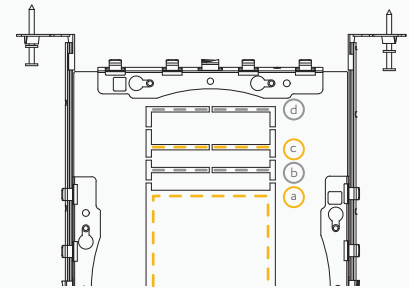

New Construction Plate

G-48318

ITEM KNOCKOUTS UNIVERSAL SIZES

a) 5.11" X 3.35" (129.79MM X 85.09MM)

b) 6.29" X 3.35" (159.766MM X 85.09MM)

c) 7.48" X 3.35" (189.992MM X 85.09MM)

d) 9.44" X 3.35" (239.776MM X 85.09MM)

Dimensions: