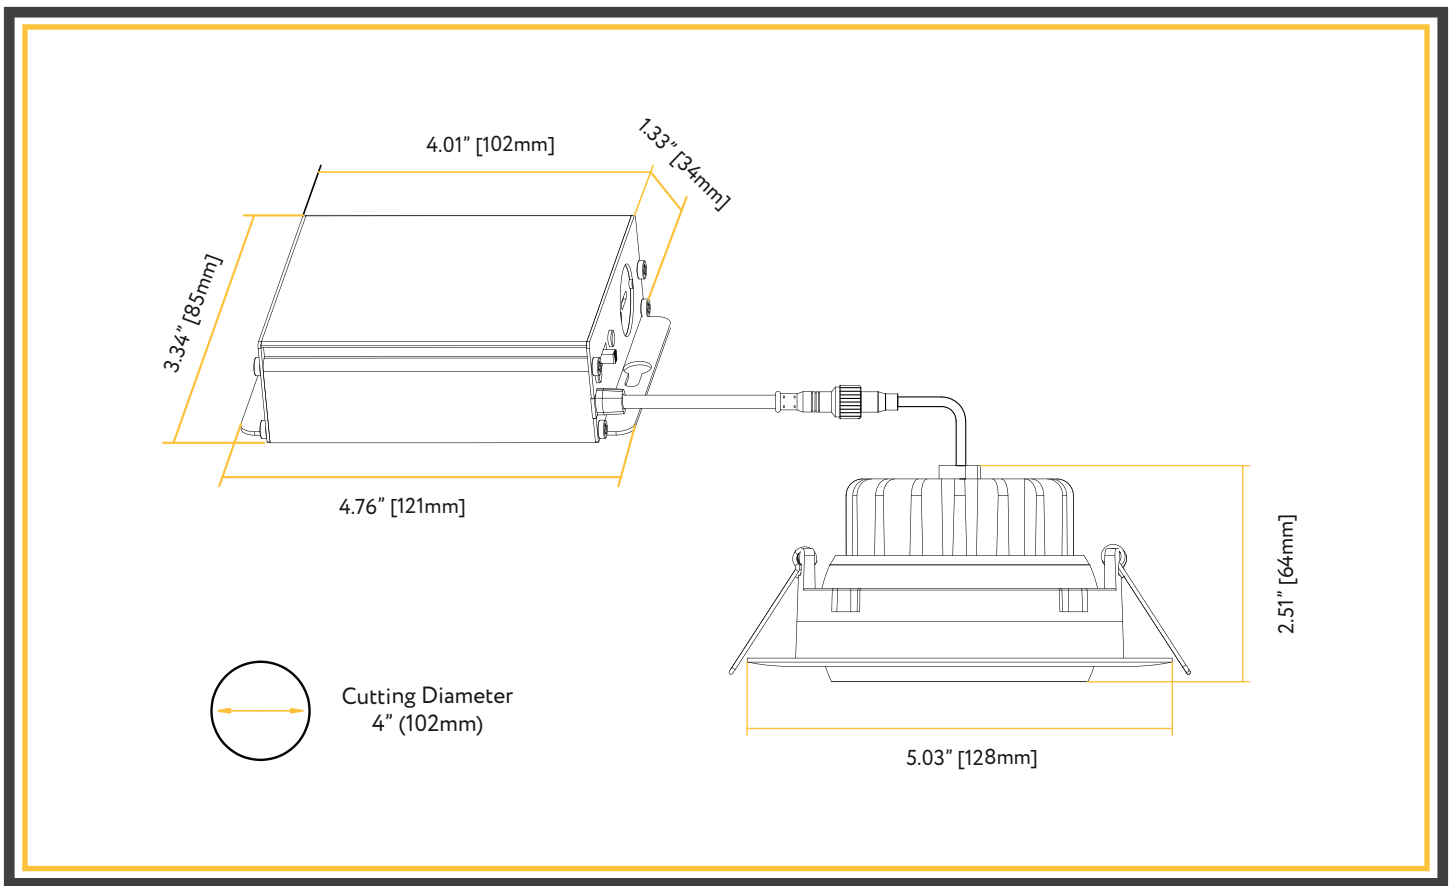

Dimmer List

BRAND	SERIES	MODEL	LOAD	BRAND	SERIES	MODEL	LOAD	
LUTRON	SKYLARK CONTOUR	LECL-153P	150W	LUTRON	TOGGLER	TGCL-153P	150W	
		CTCL-150H	150W		ARIADNI	AYCL-153P	150W	
		LGCL-153PLH	150W		MAESTRO	MACL-153M	600W	
		CTCL-153P	150W		ILLUMATECH	IPL06	150W	
		SCL-153P	150W			SURESLLIDE	6672	150W
	S-600P	600W	6674	150W				
	CASETA	PD-6WCL	150W	EATON	SMART DIMMER	AAL06	300W	
		PD-5NE	150W	PASS & SEYMOUR	HARMONY	DCL453PTCCCV6	150W	
		PD-10NXD	250W	ROCKER	10464	150W		
	DIVA	DVCL-153P	150W		TOGGLE	18027	150W	

Accessories

Emergency LED Driver

15W G-48410 30W G-48411
60W G-95521 25W G-95525

120-277V Driver

G-48302 0-10 Dimming

New Construction Plate

ITEM G-19969 (1 Punch Out)

Extension Cords

G-20247 5ft G-20248 10ft