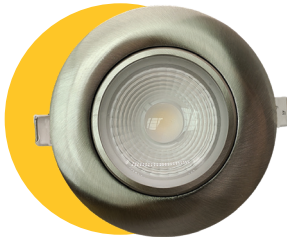

LED RECESSED GIMBAL 4" LUMINAIRE SELECTABLE CCT

G-20001

G-48357

G-20006

G-48358

G-48359

- SOFT WHITE 2700K
- COOL WHITE 4100K
- WARM WHITE 3000K
- SUPER WHITE 5000K
- NEUTRAL WHITE 3500K

Pack:18

ITEM	G-20001	G-48357	G-48358	G-48359	G-20006
DESCRIPTION	R4/14W/GR/LED/5CCT	R4/14W/GR/B/LED/5CCT	R4/14W/GR/BN/LED/5CCT	R4/14W/GR/BZ/LED/5CCT	R4/14W/SQ/LED/5CCT
COLOR TEMP	27, 30, 35, 41, 50k	27, 30, 35, 41, 50k	27, 30, 35, 41, 50k	27, 30, 35, 41, 50k	27, 30, 35, 41, 50k
TRIM FINISH	WHITE	BLACK	BRUSHED NICKEL	BRONZE	WHITE
OUTPUT LUMEN	1100	1200	1100	1200	1100
INPUT VOLTS	120V	120-277V	120V	120-277V	120V
WATTAGE	14W	14W	14W	14W	14W
EQUIV WATTAGE	120W	120W	120W	120W	120W
CRI	>90	>90	>90	>90	>90
OD	4.90	4.90	4.90	4.90	4.90
CUTOUT	4.00	4.00	4.00	4.00	4.00
HEIGHT	3.00	3.00	3.00	3.00	3.00
mA	330mA	330mA	330mA	330mA	330mA
OUTPUT VOLTS	36v	36v	36v	36v	36v

Dimmable:
5%

Lifetime:
50,000 hours

Warranty:
3 years

Dimmer List

BRAND	SERIES	MODEL	LOAD	BRAND	SERIES	MODEL	LOAD
LUTRON	SKYLARK CONTOUR	LECL-153P	150W	LUTRON	TOGGLER	TGCL-153P	150W
		CTCL-150H	150W		ARIADNI	AYCL-153P	150W
		LGCL-153PLH	150W		MAESTRO	MACL-153M	600W
		CTCL-153P	150W		ILLUMATECH	IPL06	150W
		SCL-153P	150W			SURESLLIDE	6672
	S-600P	600W	6674	150W			
	CASETA	PD-6WCL	150W	EATON	SMART DIMMER	AAL06	300W
		PD-5NE	150W	PASS & SEYMOUR	HARMONY	DCL453PTCCCV6	150W
		PD-10NXD	250W	ROCKER	10464	150W	
	DIVA	DVCL-153P	150W		TOGGLE	18027	150W