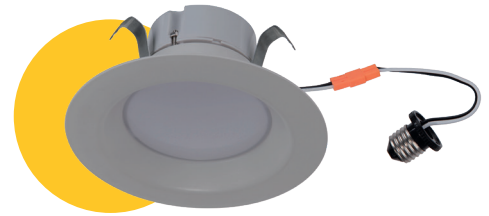

4"
G-48331

4"
G-48332

4"
G-19765
G-19767 G-83447-50K

ITEM	G-48331	G-48332	G-19765	G-19767	G-83447-50K
DESCRIPTION	R4/14W/R/LED/5CCT	R4/10W/R/LED/5CCT	R4/10W/R/LED/27k	R4/12W/R/LED/41k	R4/10W/R/LED/50k
COLOR TEMP	27, 30, 35, 41, 50k	27, 30, 35, 41, 50k	2700k	4100k	5000k
OUTPUT LUMEN	1100	850	750	850	750
BEAM ANGLE	100°	100°	100°	100°	100°
WATTAGE	14W	10W	10W	12W	10W
EQUIV. WATTAGE	100W	75W	65W	75W	65W
CRI	>90	>90	>90	>90	>90
DIMMABLE	Yes	Yes	Yes	Yes	Yes
PACK	12	12	24	24	24
OD	4.95	5.35	5.40	5.40	5.40
HEIGHT	3.5	2.84	2.80	1.70	2.80
ENVIRONMENT	Wet location	Wet location	Damp location	Damp location	Damp location

Accessories

Emergency Led Driver

15W G-48410 30W G-48411
60W G-95521 25W G-95525

Dimmable:
5%

Lifetime:
50,000 hours

Warranty:
1 year