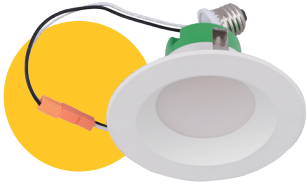

# LED RETROFIT UNITS ROUND 4, 5 & 6"

4"  
**G-48332**

4"  
**G-19765 G-83447-30K**  
**G-19767 G-83447-50K**

5&6"  
**G-83448-30K**  
**G-83448-50K**

5&6"  
**G-48333**

ITEM	G-48332	G-19765	G-83447-30K	G-19767	G-83447-50K
DESCRIPTION	R4/10W/R/LED/5CCT	R4/10W/R/LED/27k	R4/12W/R/LED/30k	R4/12W/R/LED/41k	R4/10W/R/LED/50k
COLOR TEMP	27, 30, 35, 41, 50k	2700k	3000k	4100k	5000k
OUTPUT LUMEN	850	750	850	850	750
BEAM ANGLE	100°	100°	100°	100°	100°
WATTAGE	10W	10W	12W	12W	10W
EQUIV. WATTAGE	75W	65W	75W	75W	65W
CRI	>90	>90	>90	>90	>90
DIMMABLE	Yes	Yes	Yes	Yes	Yes
PACK	12	24	24	24	24
OD	5.35	5.40	5.40	5.40	5.40
HEIGHT	2.84	2.80	1.70	1.70	2.80
ENVIRONMENT	Wet location	Damp location	Damp location	Damp location	Damp location

ITEM	G-83448-30K	G-83448-50K	G-48333 <small>Wall Switch Technology</small>
DESCRIPTION	R5-6/18W/R/LED/30k	R5-6/18W/R/LED/50k	R5-6/16W/R/LED/3CCT
COLOR TEMP	3000K	5000K	30, 41, 50K
OUTPUT LUMEN	1250	1250	1250
BEAM ANGLE	100°	100°	100°
WATTAGE	18W	18W	16W
EQUIV. WATTAGE	120W	120W	120W
CRI	>90	>90	>90
DIMMABLE	Yes	Yes	Yes
PACK	16	16	16
OD	7.25	7.25	7.48
HEIGHT	3.46	3.46	3.40
ENVIRONMENT	Damp location	Damp location	Wet Location