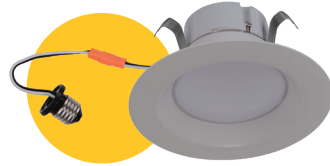

# LED RETROFIT UNITS ROUND 4, 5 & 6"

4"  
**G-48332**

4"  
**G-19765 G-83447-30K**  
**G-19767 G-83447-50K**

5&6"  
**G-83448-30K**  
**G-83448-50K**

5&6"  
**G-48333**

ITEM	G-48332	G-19765	G-83447-30K	G-19767	G-83447-50K
DESCRIPTION	R4/10W/R/LED/5CCT	R4/10W/R/LED/27k	R4/12W/R/LED/30k	R4/12W/R/LED/41k	R4/10W/R/LED/50k
COLOR TEMP	27, 30, 35, 41, 50k	2700k	3000k	4100k	5000k
OUTPUT LUMEN	850	750	850	850	750
BEAM ANGLE	100°	100°	100°	100°	100°
WATTAGE	10W	10W	12W	12W	10W
EQUIV. WATTAGE	75W	65W	75W	75W	65W
CRI	>90	>90	>90	>90	>90
DIMMABLE	Yes	Yes	Yes	Yes	Yes
PACK	12	24	24	24	24
OD	5.35	5.40	5.40	5.40	5.40
HEIGHT	2.84	2.80	1.70	1.70	2.80
ENVIRONMENT	Wet location	Damp location	Damp location	Damp location	Damp location

ITEM	G-83448-30K	G-83448-50K	G-48333 <small>Wall Switch Technology</small>
DESCRIPTION	R5-6/18W/R/LED/30k	R5-6/18W/R/LED/50k	R5-6/16W/R/LED/3CCT
COLOR TEMP	3000K	5000K	30, 41, 50K
OUTPUT LUMEN	1250	1250	1250
BEAM ANGLE	100°	100°	100°
WATTAGE	18W	18W	16W
EQUIV. WATTAGE	120W	120W	120W
CRI	>90	>90	>90
DIMMABLE	Yes	Yes	Yes
PACK	16	16	16
OD	7.25	7.25	7.48
HEIGHT	3.46	3.46	3.40
ENVIRONMENT	Damp location	Damp location	Wet Location