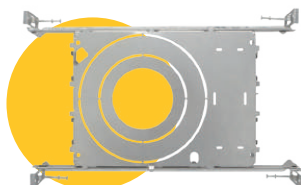

6" REGRESS LUMINAIRE CHANGEABLE TRIM

G-48420

- SOFT WHITE 2700K
- COOL WHITE 4100K
- WARM WHITE 3000K
- SUPER WHITE 5000K
- NEUTRAL WHITE 3500K

ITEM	G-48420		
DESCRIPTION	M6/24W/LED/5CCT	CRI	>90
COLOR TEMPERATURE	27, 30, 35, 41, 50K	DIMMABLE	Yes
OUTPUT LUMEN	1800	PACK	18
BEAM ANGLE	40	OD	7.35
WATTAGE	24w	HEIGHT	3.25
INPUT VOLTS	120v	mA	550mA
EQUIV. WATTS	200W	OUTPUT VOLTAGE	36V

G-48421

G-48425

ITEM	G-48421
DESCRIPTION	T6/R/W
COLOR	White
SHAPE	Round
CUTOUT	5.75"
PACK	1/18

ITEM	G-48425
DESCRIPTION	T6/SQ/W
COLOR	White
SHAPE	Square
CUTOUT	6.25"
PACK	1/18

Dimmer List

BRAND	SERIES	MODEL	LOAD	DIMMABILITY	BRAND	SERIES	MODEL	LOAD	DIMMABILITY
LUTRON	ARIADNI	AYCL-153P	150W	OK	LUTRON	TOGGLER	TG-600P	600W	OK
	DIVA	DV-600PR	600W	OK		TOGGLER	TGCL-153P	150W	OK
	DIVA	DVCL-153P	150W	OK		CASETA	WIRELESS DIMMER	150W	OK
	MAESTRO	MACL-153MH	600W	OK	SURESLIDE	6633	600W	OK	
	MAESTRO WIRELESS	MRF2-6CL	150W	OK	LEVITON	SURESLIDE DECORA	6674	600W	20-100%
	ROTARY	D-600P	600W	OK		TRIMATRON	6602	600W	20-100%
	ELECTRONIC	NTELV-300P	600W	OK		ILLVMATECH	IPL06	600W	OK
	SKYLARK	S-600P	600W	OK	LEGRAND	ADORNE	ADTP703TU	700W	20-100%
	SKYLARK CONTOUR	CT-600P	600W	OK		HARMONY	H703PTW	700W	OK
	SKYLARK CONTOUR	CLCL-153P	153W	OK	COOPER	ASPIRE	9540	1000W	OK
				DEVINE		DAL06P	300W	OK	

Accessories

Emergency LED Driver

15W G-48410 30W G-48411
60W G-95521 25W G-95525

New Construction Plate

ITEM G-19969 (2 Punch Outs)

120-277V Driver

G-20127 Dimmable

Extension Cords