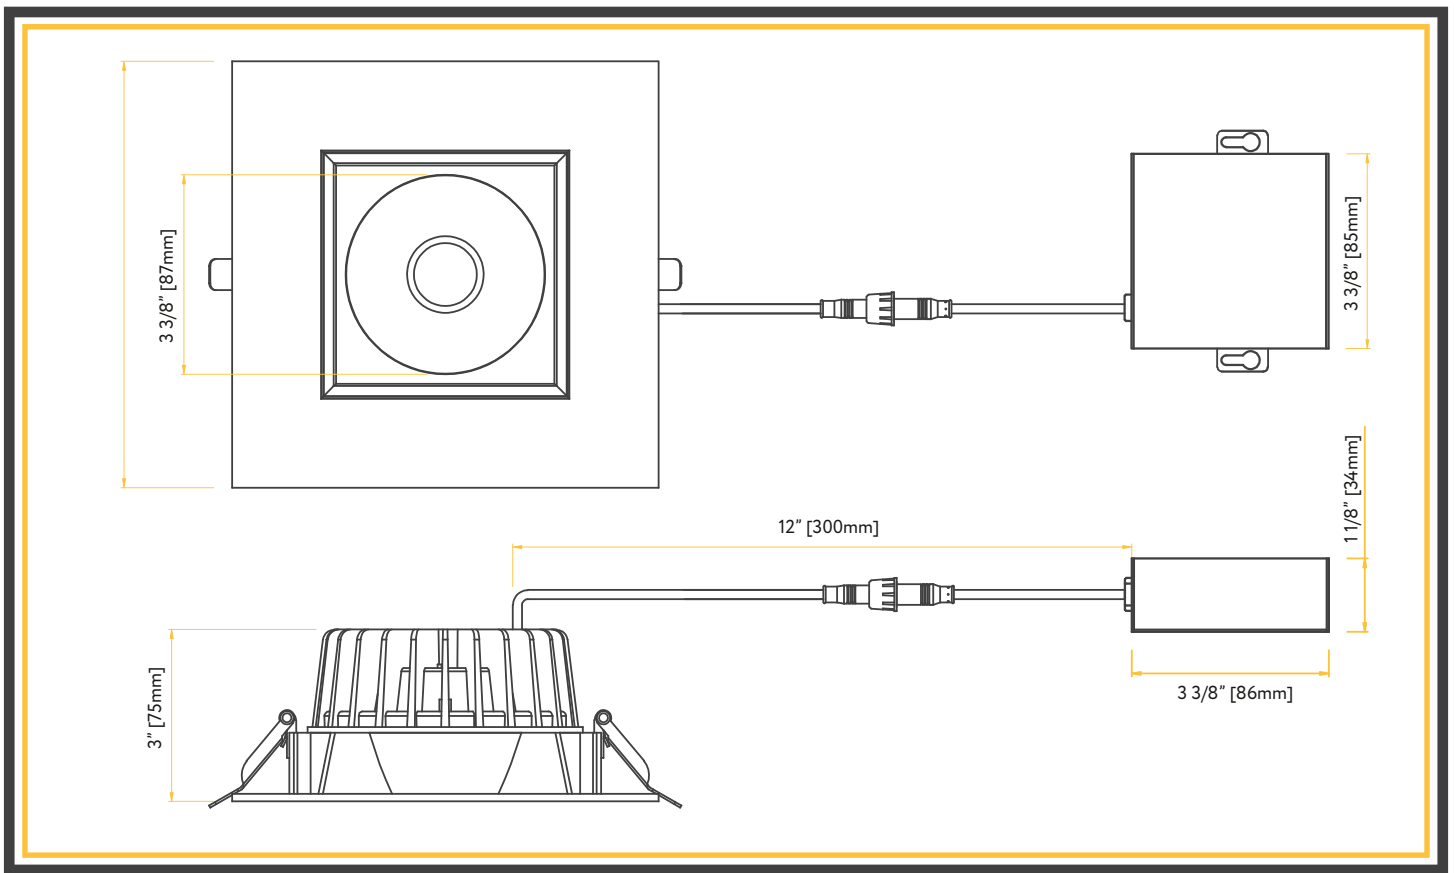

6" REGRESS LUMINAIRE CHANGEABLE TRIM

G-48420

- SOFT WHITE 2700K
- COOL WHITE 4100K
- WARM WHITE 3000K
- SUPER WHITE 5000K
- NEUTRAL WHITE 3500K

ITEM	G-48420		
DESCRIPTION	M6/24W/LED/5CCT	CRI	>90
COLOR TEMPERATURE	27, 30, 35, 41, 50K	DIMMABLE	Yes
OUTPUT LUMEN	1800	PACK	18
BEAM ANGLE	40	OD	7.35
WATTAGE	24w	HEIGHT	3.25
INPUT VOLTS	120v	mA	550mA
EQUIV. WATTS	200W	OUTPUT VOLTAGE	36V

G-48421

G-48425

ITEM	G-48421
DESCRIPTION	T6/R/W
COLOR	White
SHAPE	Round
CUTOUT	5.75"
PACK	1/18

ITEM	G-48425
DESCRIPTION	T6/SQ/W
COLOR	White
SHAPE	Square
CUTOUT	6.25"
PACK	1/18

Dimmer List

BRAND	SERIES	MODEL	LOAD	DIMMABILITY	BRAND	SERIES	MODEL	LOAD	DIMMABILITY
LUTRON	ARIADNI	AYCL-153P	150W	OK	LUTRON	TOGGLER	TG-600P	600W	OK
	DIVA	DV-600PR	600W	OK		TOGGLER	TGCL-153P	150W	OK
	DIVA	DVCL-153P	150W	OK		CASETA	WIRELESS DIMMER	150W	OK
	MAESTRO	MACL-153MH	600W	OK	SURESLIDE	6633	600W	OK	
	MAESTRO WIRELESS	MRF2-6CL	150W	OK	LEVITON	SURESLIDE DECORA	6674	600W	20-100%
	ROTARY	D-600P	600W	OK		TRIMATRON	6602	600W	20-100%
	ELECTRONIC	NTELV-300P	600W	OK		ILLVMATECH	IPL06	600W	OK
	SKYLARK	S-600P	600W	OK	LEGRAND	ADORNE	ADTP703TU	700W	20-100%
	SKYLARK CONTOUR	CT-600P	600W	OK		HARMONY	H703PTW	700W	OK
	SKYLARK CONTOUR	CLCL-153P	153W	OK	COOPER	ASPIRE	9540	1000W	OK
				DEVINE		DAL06P	300W	OK	

Accessories

Emergency LED Driver

15W G-48410 30W G-48411
60W G-95521 25W G-95525

New Construction Plate

ITEM G-19969 (2 Punch Outs)

120-277V Driver

G-20127 Dimmable

Extension Cords

G-20210 6ft G-20211 10ft