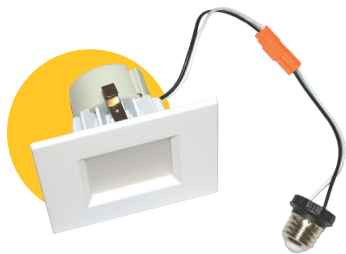

4, 5 & 6" LED SQUARE RETROFIT

4"
G-19798
G-19788

4"
G-48334

5&6"
G-19960
G-83454
G-83455
G-48336

ITEM	G-19798 4"	G-19788 4"	G-48334 4"
DESCRIPTION	R4/12W/SQ/LED/27k	R4/12W/SQ/LED/50k	R4/14W/SQ/LED/5CCT
COLOR TEMP	2700K	5000K	27,30,35,41,50K
OUTPUT LUMEN	900	900	1000
BEAM ANGLE	100°	100°	100°
WATTAGE	12W	12W	14W
EQUIV. WATTAGE	75W	75W	100W
CRI	>90	>90	>90
DIMMABLE	Yes	Yes	Yes
PACK	20	20	12
OD	4.96	4.96	4.95
HEIGHT	3.00	3.00	3.15
ENVIRONMENT	Damp location	Damp location	Wet Location

Color Covers for G-48334

Black
G-97724

T4/RF/SQ/COVER/BK

Bronze
G-97725

T4/RF/SQ/COVER/BZ

Nickel
G-97726

T4/RF/SQ/COVER/BN

ITEM	G-19960 5"	G-83454 6"	G-83455 6"	G-48336 6"
DESCRIPTION	R6/16W/SQ/LED/30k	R6/16W/SQ/LED/41k	R6/16W/SQ/LED/50k	R6/15W/SQ/LED/5CCT
COLOR TEMP	3000K	4100K	5000K	27,30,35,41,50K
OUTPUT LUMEN	1200	1300	1300	1300
BEAM ANGLE	100°	100°	100°	100°
WATTAGE	16W	16W	16W	15W
EQUIV. WATTAGE	120W	120W	120W	120W
CRI	>90	>90	>90	>90
DIMMABLE	Yes	Yes	Yes	Yes
PACK	6	6	6	6
OD	6.37	7.20	7.20	7.20
HEIGHT	3.00	3.00	3.00	3.00
ENVIRONMENT	Wet Location	Wet Location	Wet Location	Wet Location