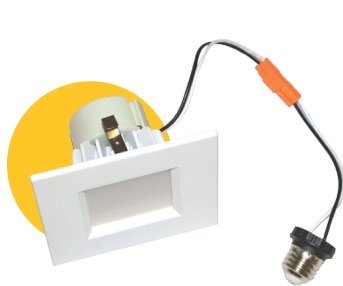

# 4, 5 & 6" LED SQUARE RETROFIT

**4"**  
**G-19798**  
**G-19785**  
**G-19787**  
**G-19788**

**4"**  
**G-48334**

**5&6"**  
**G-19960**  
**G-83453**  
**G-83454**  
**G-83455**  
**G-48336**

ITEM	<b>G-19798</b> 4"	<b>G-19785</b> 4"	<b>G-19787</b> 4"	<b>G-19788</b> 4"	<b>G-48334</b> 4"
DESCRIPTION	R4/12W/SQ/LED/27k	R4/12W/SQ/LED/30k	R4/12W/SQ/LED/41k	R4/12W/SQ/LED/50k	R4/14W/SQ/LED/5CCT
COLOR TEMP	2700K	3000K	4100K	5000K	27,30,35,41,50K
OUTPUT LUMEN	900	900	900	900	1000
BEAM ANGLE	100°	100°	100°	100°	100°
WATTAGE	12W	12W	12W	12W	14W
EQUIV. WATTAGE	75W	75W	75W	75W	100W
CRI	>90	>90	>90	>90	>90
DIMMABLE	Yes	Yes	Yes	Yes	Yes
PACK	20	20	20	20	12
OD	4.96	4.96	4.96	4.96	4.95
HEIGHT	3.00	3.00	3.00	3.00	3.15
ENVIRONMENT	Damp location	Damp location	Damp location	Damp location	Wet Location

ITEM	<b>G-19960</b> 5"	<b>G-83453</b> 6"	<b>G-83454</b> 6"	<b>G-83455</b> 6"	<b>G-48336</b> 6"
DESCRIPTION	R6/16W/SQ/LED/30k	R6/16W/SQ/LED/30k	R6/16W/SQ/LED/41k	R6/16W/SQ/LED/50k	R6/15W/SQ/LED/5CCT
COLOR TEMP	3000K	3000K	4100K	5000K	27,30,35,41,50K
OUTPUT LUMEN	1200	1300	1300	1300	1300
BEAM ANGLE	100°	100°	100°	100°	100°
WATTAGE	16W	16W	16W	16W	15W
EQUIV. WATTAGE	120W	120W	120W	120W	120W
CRI	>90	>90	>90	>90	>90
DIMMABLE	Yes	Yes	Yes	Yes	Yes
PACK	6	6	6	6	6
OD	6.37	7.20	7.20	7.20	7.20
HEIGHT	3.00	3.00	3.00	3.00	3.00
ENVIRONMENT	Wet Location	Wet Location	Wet Location	Wet Location	Wet Location