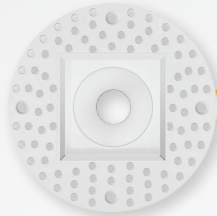

White

White

Black

Black

Two-tone

Two-tone

Bronze

Bronze

Brushed Nickel

Brushed Nickel

Brushed Brass

Brushed Brass

WALL WASH AVAILABLE FOR 4" MODULES

INTERCHANGEABLE TRIMLESS KITS

White

White