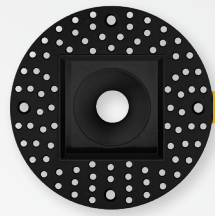

INTERCHANGEABLE TRIMLESS KITS

Black

GET IN TOUCH:

www.gllite.com sales@gllite.com

718-697-7502 718-697-7503 369 Essex Rd Tinton Falls NJ 07753