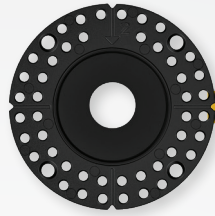

White

White

Black

Black

Two-tone

Two-tone

Bronze

Bronze

Brushed Nickel

Brushed Nickel

Brushed Brass

Brushed Brass

WALL WASH AVAILABLE FOR 4" MODULES

INTERCHANGEABLE TRIMLESS KITS

White

White