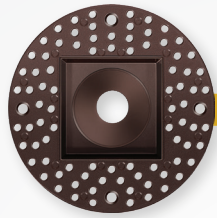

INTERCHANGEABLE TRIMLESS KITS

Bronze

GET IN TOUCH:

www.gllite.com sales@gllite.com

718-697-7502 718-697-7503 369 Essex Rd Tinton Falls NJ 07753