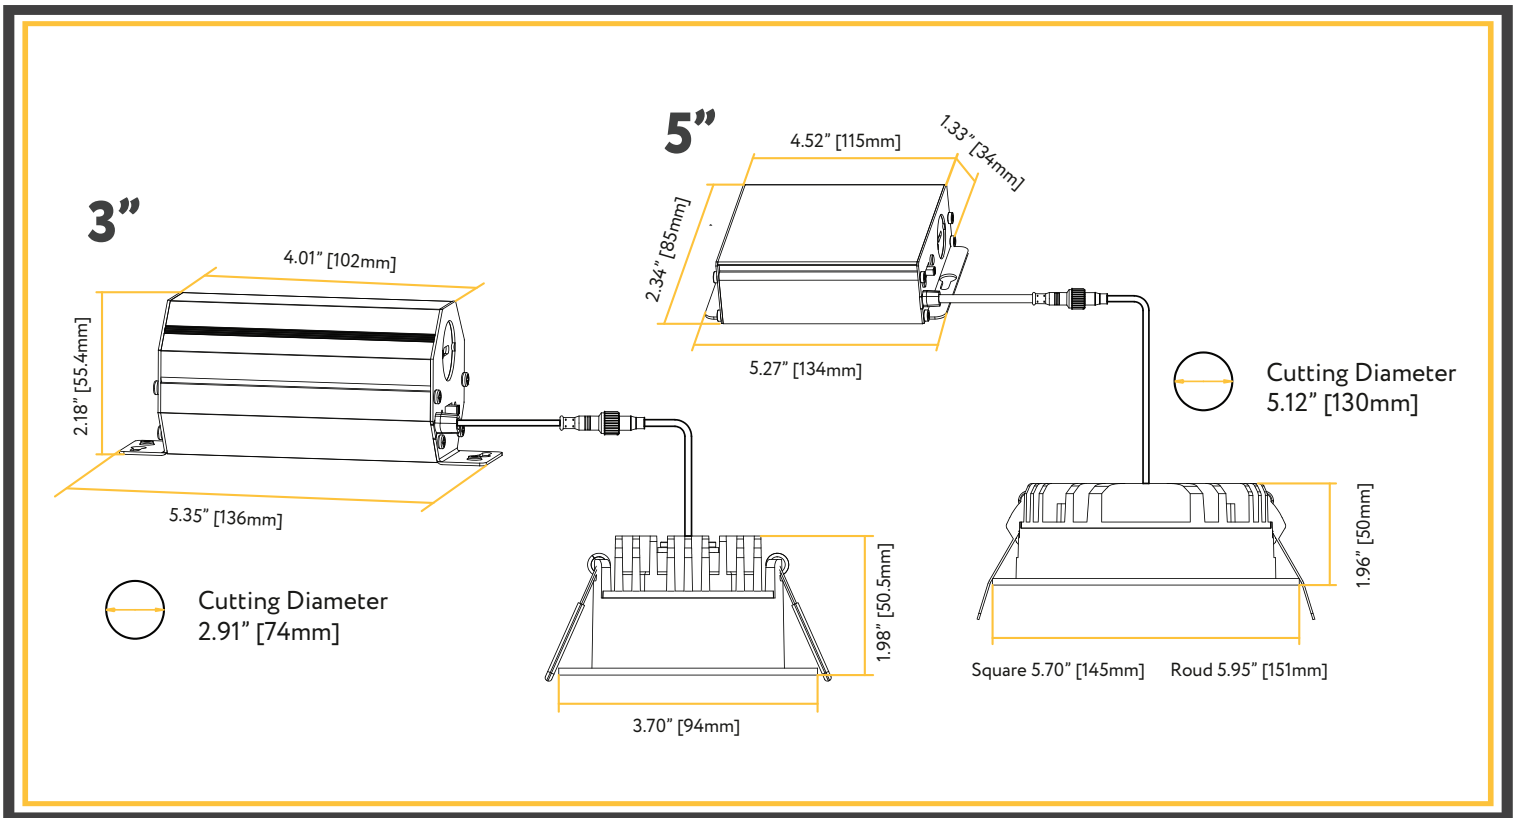

LED REGRESS SLIM 3" & 5" SELECTABLE CCT

G-48337 3"

G-48338 3"

G-20242 5"

G-20245 5"

- **SOFT WHITE** 2700K
- **COOL WHITE** 4100K
- **WARM WHITE** 3000K
- **SUPER WHITE** 5000K
- **NEUTRAL WHITE** 3500K

Pack:18

ITEM	G-48337	G-48338	G-20242	G-20245
DESCRIPTION	RS3/10W/R/LED/5CCT	RS3/10W/SQ/LED/5CCT	RS5/23W/R/LED/5CCT	RS5/23W/SQ/LED/5CCT
COLOR TEMP	27, 30, 35, 41, 50k	27, 30, 35, 41, 50k	27, 30, 35, 41, 50k	27, 30, 35, 41, 50k
OUTPUT LUMEN	750	750	1800	1800
BEAM ANGLE	100	100	100	100
WATTAGE	10W	10W	23W	23W
INPUT VOLTS	120-277V	120V	120V	120V
EQUIV WATTAGE	80W	80W	200W	200W
CRI	>90	>90	>90	>90
DIMMABLE	Yes	Yes	Yes	Yes
CUTOUT	2.91	2.91	5.20	5.20
OD	3.70	3.70	5.94	5.71
HEIGHT	1.97	1.97	1.97	1.97
mA	230mA	230mA	540mA	540mA
OUTPUT VOLTS	38v	38v	38v	38v

Accessories

Emergency LED Driver

15W G-48410 30W G-48411
60W G-95521 25W G-95525

New Construction Plate

3" Use G-19969
5" Use G-19981 (3 Punch Outs)

Extension Cords

G-20247 5ft G-20248 10ft