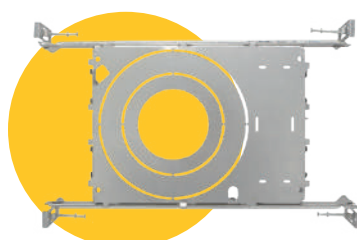

LED REGRESS SLIM 3" & 5" SELECTABLE CCT

G-48337 3"

G-48338 3"

G-20242 5"

G-20245 5"

- **SOFT WHITE** 2700K
- **COOL WHITE** 4100K
- **WARM WHITE** 3000K
- **SUPER WHITE** 5000K
- **NEUTRAL WHITE** 3500K

Pack:18

ITEM	G-48337	G-48338	G-20242	G-20245
DESCRIPTION	RS3/10W/R/LED/5CCT	RS3/10W/SQ/LED/5CCT	RS5/23W/R/LED/5CCT	RS5/23W/SQ/LED/5CCT
COLOR TEMP	27, 30, 35, 41, 50k	27, 30, 35, 41, 50k	27, 30, 35, 41, 50k	27, 30, 35, 41, 50k
OUTPUT LUMEN	750	750	1800	1800
BEAM ANGLE	100	100	100	100
WATTAGE	10W	10W	23W	23W
INPUT VOLTS	120-277V	120V	120V	120V
EQUIV WATTAGE	80W	80W	200W	200W
CRI	>90	>90	>90	>90
DIMMABLE	Yes	Yes	Yes	Yes
CUTOUT	2.91	2.91	5.20	5.20
OD	3.70	3.70	5.94	5.71
HEIGHT	1.97	1.97	1.97	1.97
mA	230mA	230mA	540mA	540mA
OUTPUT VOLTS	38v	38v	38v	38v

Dimmer List

BRAND	SERIES	MODEL	LOAD	BRAND	SERIES	MODEL	LOAD
LUTRON	SKYLARK CONTOUR	LECL-153P	150W	LUTRON	TOGGLER	TGCL-153P	150W
		CTCL-150H	150W		ARIADNI	AYCL-153P	150W
		LGCL-153PLH	150W		MAESTRO	MACL-153M	600W
		CTCL-153P	150W	LEVITON	ILLUMATECH	IPL06	150W
		SCL-153P	150W		SURESLIDE	6672	150W
		S-600P	600W		SURESLIDE	6674	150W
	CASETA	PD-6WCL	150W	EATON	SMART DIMMER	AAL06	300W
		PD-5NE	150W	PASS & SEYMOUR	HARMONY	DCL453PTCCCV6	150W
		PD-10NXD	250W		ROCKER	10464	150W
		DIVA	DVCL-153P	150W	GE	TOGGLE	18027

Accessories

Emergency LED Driver

15W G-48410 30W G-48411
60W G-95521 25W G-95525

New Construction Plate

3" Use G-19969
5" Use G-19981 (3 Punch Outs)

Extension Cords

G-20247 5ft G-20248 10ft