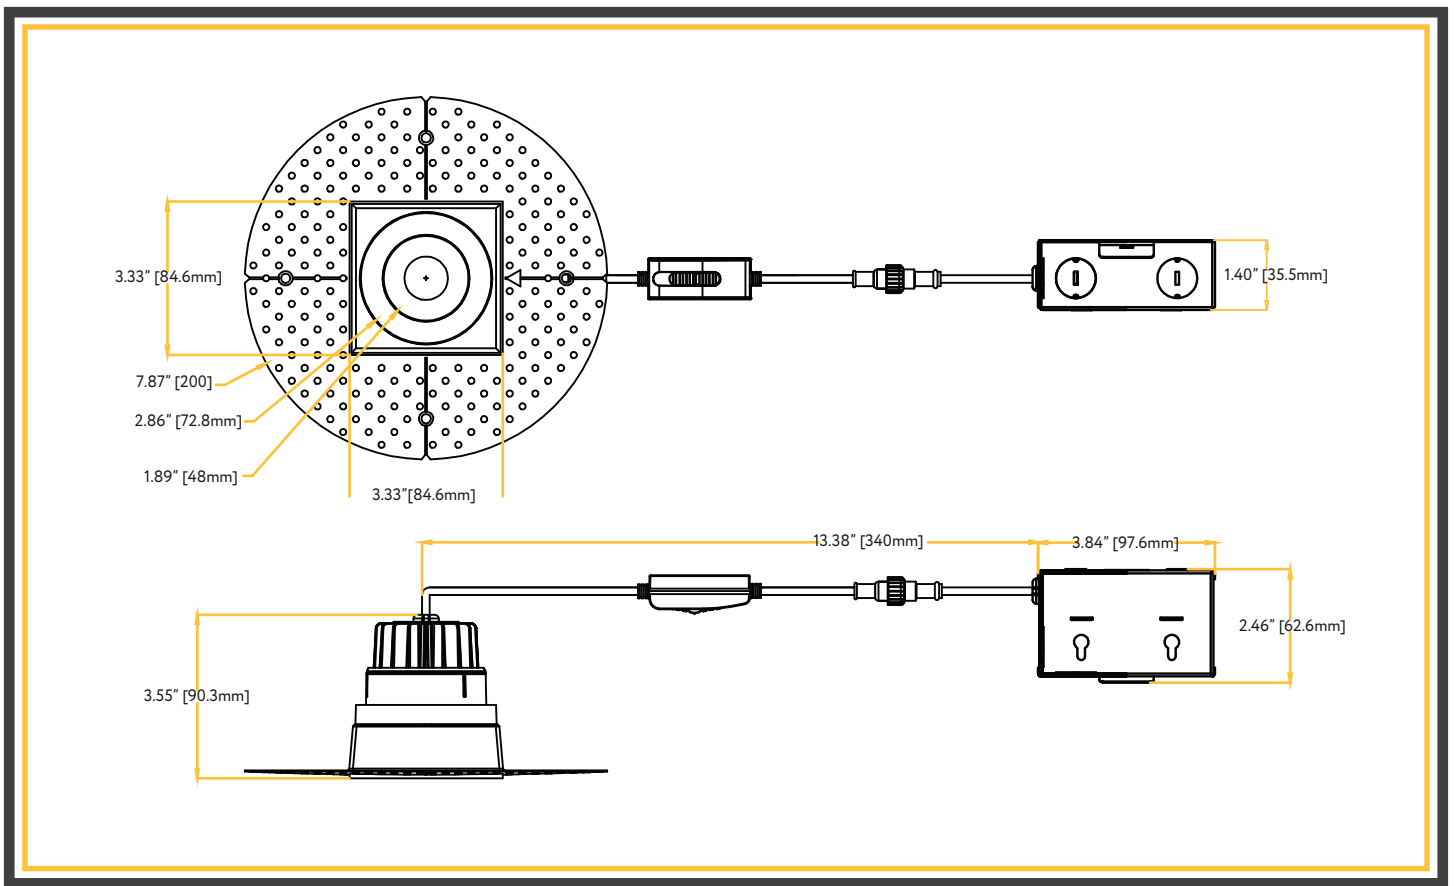

Dimmer List

BRAND	SERIES	MODEL	LOAD	DIMMABILITY	BRAND	SERIES	MODEL	LOAD	DIMMABILITY
LUTRON	ARIADNI	AYCL-153P	150W	OK	LUTRON	TOGGLER	TG-600P	600W	OK
	DIVA	DV-600PR	600W	OK		TOGGLER	TGCL-153P	150W	OK
	DIVA	DVCL-153P	150W	OK		CASETA	WIRELESS DIMMER	150W	OK
	MAESTRO	MACL-153MH	600W	OK	LEVITON	SURESLIDE	6633	600W	OK
	MAESTRO WIRELESS	MRF2-6CL	150W	OK		SURESLIDE DECORA	6674	600W	20-100%
	ROTARY	D-600P	600W	OK		TRIMATRON	6602	600W	20-100%
	ELECTRONIC	NTELV-300P	600W	OK		ILLVMATECH	IPL06	600W	OK
	SKYLARK	S-600P	600W	OK	LEGRAND	ADORNE	ADTP703TU	700W	20-100%
	SKYLARK CONTOUR	CT-600P	600W	OK		HARMONY	H703PTW	700W	OK
	SKYLARK CONTOUR	CLCL-153P	153W	OK	COOPER	ASPIRE	9540	1000W	OK
				DEVINE		DAL06P	300W	OK