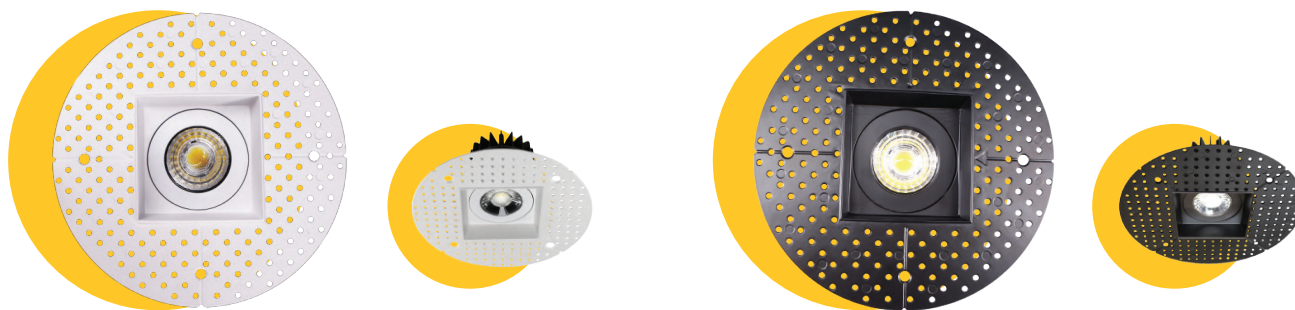

# LED 3.5" SQUARE TRIMLESS LUMINAIRE SELECTABLE CCT

ITEM	G-20233	ITEM	G-20234
DESCRIPTION	R3/12W/SQ/LED/TL/5CCT	DESCRIPTION	R3/12W/SQ/LED/TL/5CCT
COLOR TEMPERATURE	27, 30, 35, 41, 50k	COLOR TEMPERATURE	27, 30, 35, 41, 50k
OUTPUT LUMEN	850	OUTPUT LUMEN	850
BEAM ANGLE	40°	BEAM ANGLE	40°
INPUT VOLTS	120V	INPUT VOLTS	120V
WATTAGE	12W	WATTAGE	12W
EQUIV. WATTAGE	95W	EQUIV. WATTAGE	95W
CRI	>90	CRI	>90
DIMMABLE	Yes	DIMMABLE	Yes
CUTOUT	Round 4.65, Square 3.40,	CUTOUT	Round 4.65, Square 3.40,
OD	7.87	OD	7.87
HEIGHT	3.55	HEIGHT	3.55
mA	270 mA	mA	270mA
OUTPUT VOLTAGE	36v	OUTPUT VOLTAGE	36v

## Accessories

**Emergency LED Driver**  
15W G-48410 30W G-48411

**New Construction Plate**  
ITEM G-19981 (3 Punch Outs)

**Extension Cords**  
G-20210 6ft G-20211 10 ft

- SOFT WHITE 2700K
- WARM WHITE 3000K
- NEUTRAL WHITE 3500K
- COOL WHITE 4100K
- SUPER WHITE 5000K