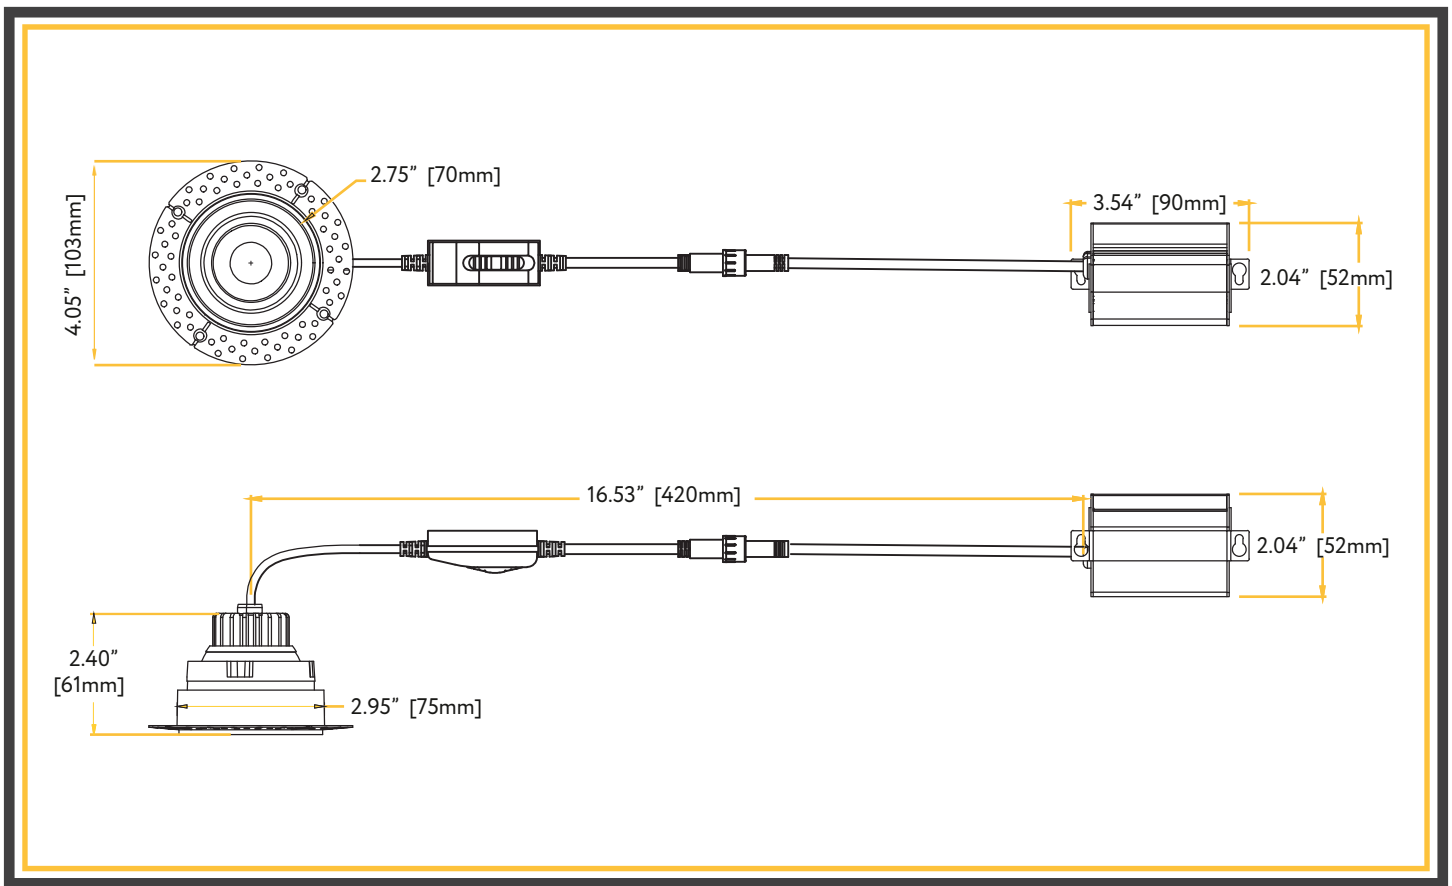

Dimmer List

BRAND	SERIES	MODEL	LOAD	DIMMABILITY	BRAND	SERIES	MODEL	LOAD	DIMMABILITY
LUTRON	ARIADNI	AYCL-153P	150W	OK	LUTRON	TOGGLER	TG-600P	600W	OK
	DIVA	DV-600PR	600W	OK		TOGGLER	TGCL-153P	150W	OK
	DIVA	DVCL-153P	150W	OK		CASETA	WIRELESS DIMMER	150W	OK
	MAESTRO	MACL-153MH	600W	OK	LEVITON	SURESLIDE	6633	600W	OK
	MAESTRO WIRELESS	MRF2-6CL	150W	OK		SURESLIDE DECORA	6674	600W	20-100%
	ROTARY	D-600P	600W	OK		TRIMATRON	6602	600W	20-100%
	ELECTRONIC	NTELV-300P	600W	OK		ILLVMATECH	IPL06	600W	OK
	SKYLARK	S-600P	600W	OK	LEGRAND	ADORNE	ADTP703TU	700W	20-100%
	SKYLARK CONTOUR	CT-600P	600W	OK		HARMONY	H703PTW	700W	OK
	SKYLARK CONTOUR	CLCL-153P	153W	OK	COOPER	ASPIRE	9540	1000W	OK
				DEVINE		DAL06P	300W	OK