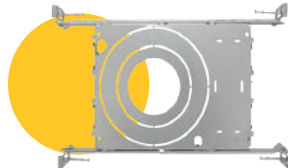

New Construction Plate
ITEM G-19969