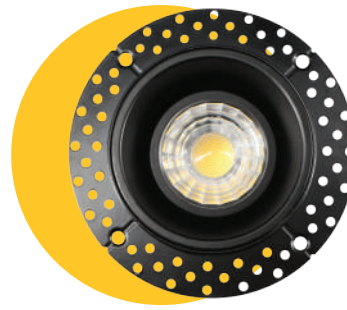

# LED 2" ROUND TRIMLESS GIMBAL SELECTABLE CCT

- SOFT WHITE 2700K
- WARM WHITE 3000K
- NEUTRAL WHITE 3500K
- COOL WHITE 4100K
- SUPER WHITE 5000K

- SOFT WHITE 2700K
- WARM WHITE 3000K
- NEUTRAL WHITE 3500K
- COOL WHITE 4100K
- SUPER WHITE 5000K

ITEM	G-48402
DESCRIPTION	R2/8W/GR/LED/TL/5CCT
COLOR TEMPERATURE	27, 30, 35, 41, 50k
OUTPUT LUMEN	600
BEAM ANGLE	40°
INPUT VOLTS	120V
WATTAGE	8W
EQUIV. WATTAGE	65W
CRI	>90
DIMMABLE	Yes
CUTOUT	2.94
OD	4.05
HEIGHT	2.50
mA	36v
OUTPUT VOLTAGE	180 mA

ITEM	G-48403
DESCRIPTION	R2/8W/GR/LED/TL/5CCT B
COLOR TEMPERATURE	27, 30, 35, 41, 50k
OUTPUT LUMEN	600
BEAM ANGLE	40°
INPUT VOLTS	120V
WATTAGE	8W
EQUIV. WATTAGE	65W
CRI	>90
DIMMABLE	Yes
CUTOUT	2.94
OD	4.05
HEIGHT	2.50
mA	36v
OUTPUT VOLTAGE	180 mA