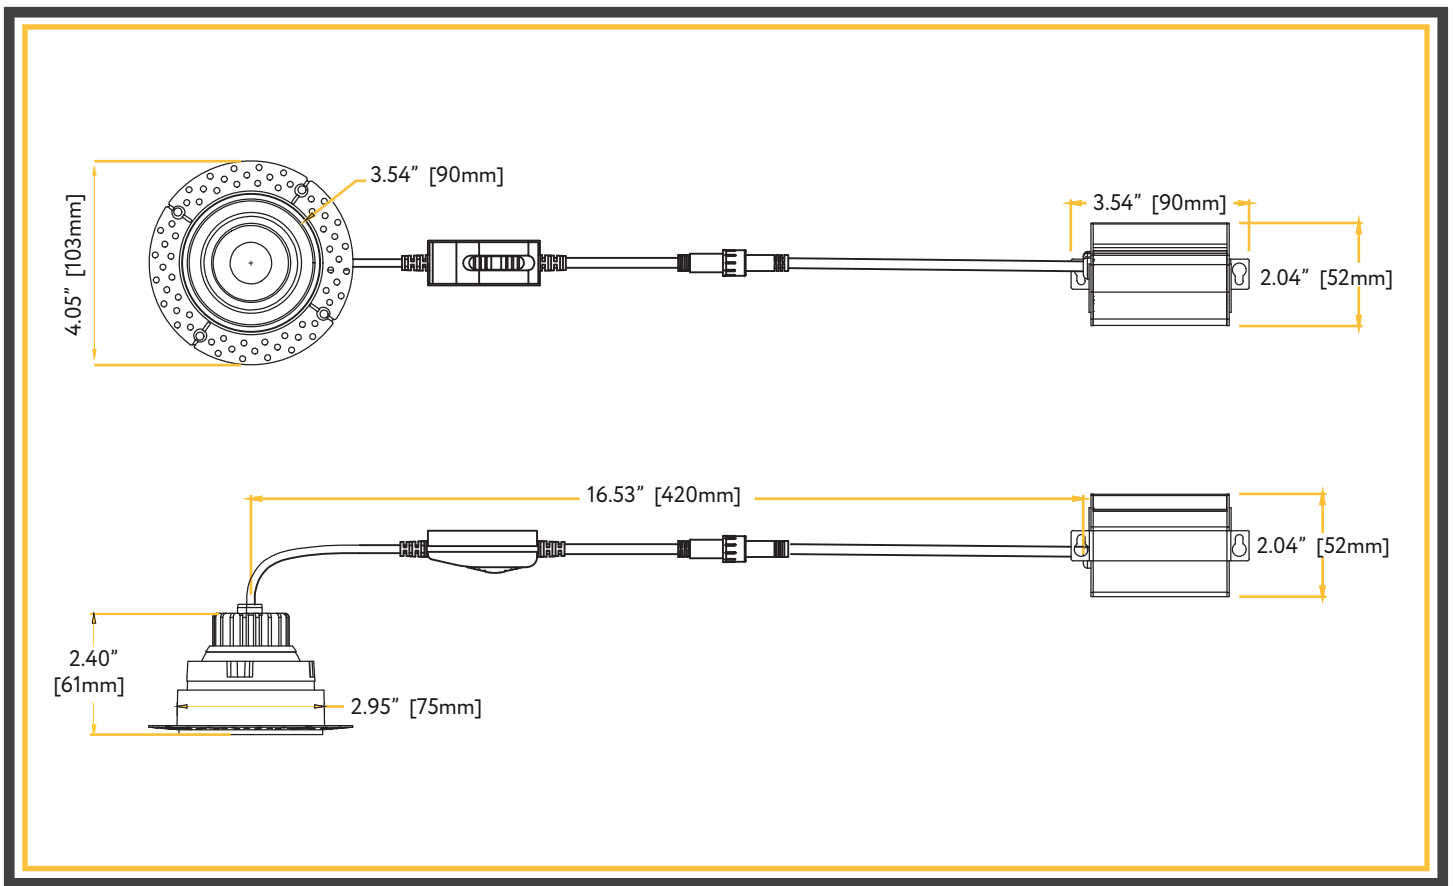

Dimmer List

BRAND	SERIES	MODEL	LOAD	DIMMABILITY	BRAND	SERIES	MODEL	LOAD	DIMMABILITY
LUTRON	ARIADNI	AYCL-153P	150W	OK	LUTRON	TOGGLER	TG-600P	600W	OK
	DIVA	DV-600PR	600W	OK		TOGGLER	TGCL-153P	150W	OK
	DIVA	DVCL-153P	150W	OK		CASETA	WIRELESS DIMMER	150W	OK
	MAESTRO	MACL-153MH	600W	OK	SURESLIDE	6633	600W	OK	
	MAESTRO WIRELESS	MRF2-6CL	150W	OK	SURESLIDE DECORA	6674	600W	20-100%	
	ROTARY	D-600P	600W	OK	TRIMATRON	6602	600W	20-100%	
	ELECTRONIC	NTELV-300P	600W	OK	ILLVMATECH	IPL06	600W	OK	
	SKYLARK	S-600P	600W	OK	LEGRAND	ADORNE	ADTP703TU	700W	20-100%
	SKYLARK CONTOUR	CT-600P	600W	OK	HARMONY	H703PTW	700W	OK	
	SKYLARK CONTOUR	CLCL-153P	153W	OK	COOPER	ASPIRE	9540	1000W	OK
					DEVINE	DAL06P	300W	OK