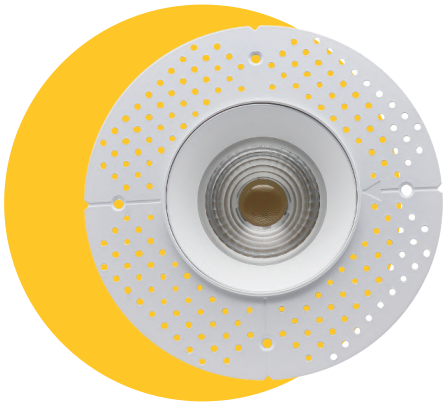

LED 4" ROUND TRIMLESS LUMINAIRE SELECTABLE CCT

- **SOFT WHITE** 2700K
- **WARM WHITE** 3000K
- **NEUTRAL WHITE** 3500K
- **COOL WHITE** 4100K
- **SUPER WHITE** 5000K

Pack:18

ITEM	G-48400		
DESCRIPTION	R4/18W/R/LED/TL/5CCT	EQUIV. WATTAGE	180W
COLOR TEMPERATURE	27, 30, 35, 41, 50k	DIMMABLE	Yes
OUTPUT LUMEN	1600	CUTOUT	3.72
BEAM ANGLE	40°	OD	6.70
WATTAGE	18W	HEIGHT	4.00
INPUT VOLTS	120V	mA	460mA
CRI	>90	OUTPUT VOLTAGE	38v

Accessories

Emergency LED Driver

15W G-48410 30W G-48411

New Construction Plate

ITEM G-19969 (1 Punch Out)

Extension Cords

G-20210 6ft G-20211 10 ft

Dimmable:
5%