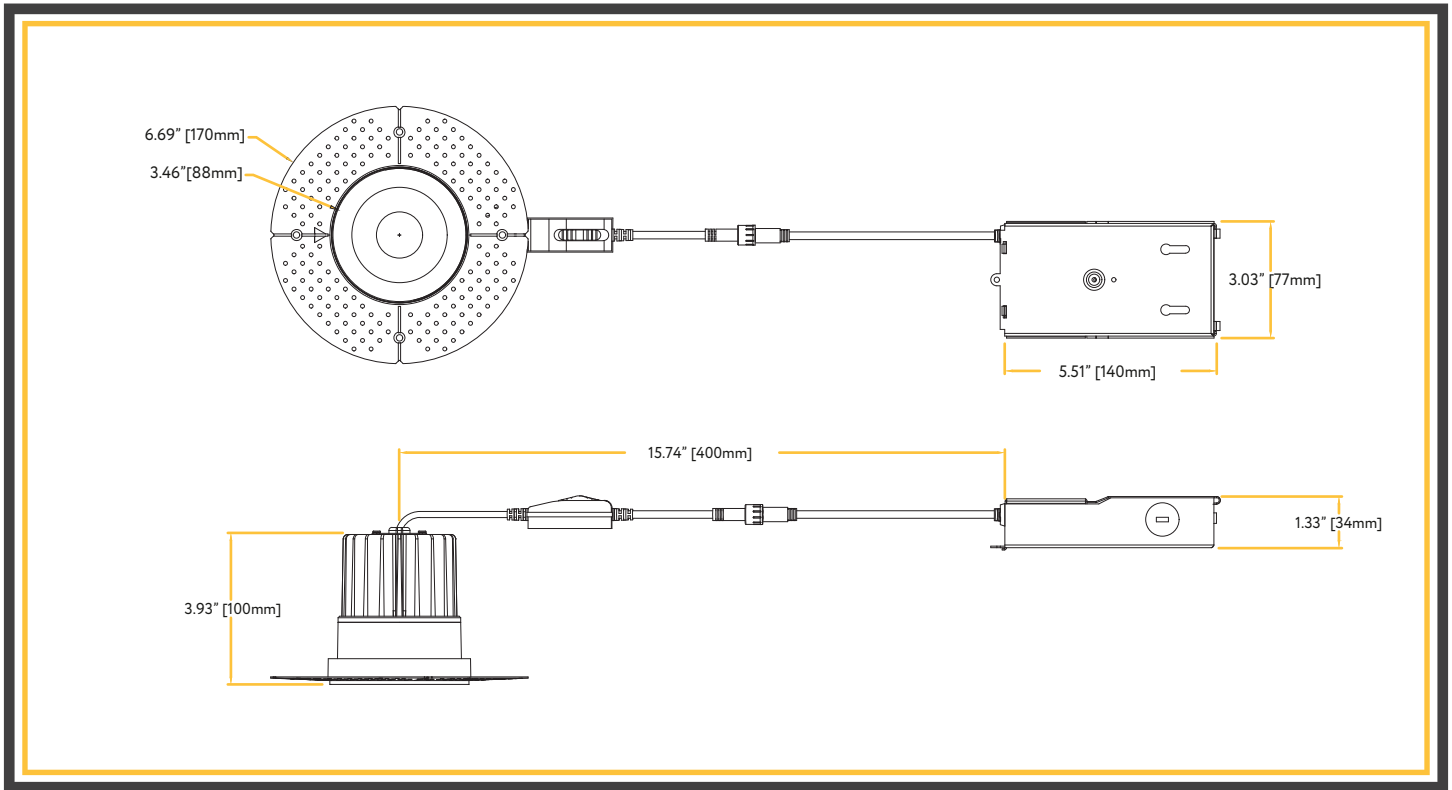

Dimmer List

BRAND	SERIES	MODEL	LOAD	DIMMABILITY	BRAND	SERIES	MODEL	LOAD	DIMMABILITY
LUTRON	ARIADNI	AYCL-153P	150W	OK	LUTRON	TOGGLER	TG-600P	600W	OK
	DIVA	DV-600PR	600W	OK		TOGGLER	TGCL-153P	150W	OK
	DIVA	DVCL-153P	150W	OK		CASETA	WIRELESS DIMMER	150W	OK
	MAESTRO	MACL-153MH	600W	OK	LEVITON	SURESLIDE	6633	600W	OK
	MAESTRO WIRELESS	MRF2-6CL	150W	OK		SURESLIDE DECORA	6674	600W	20-100%
	ROTARY	D-600P	600W	OK		TRIMATRON	6602	600W	20-100%
	ELECTRONIC	NTELV-300P	600W	OK		ILLVMATECH	IPL06	600W	OK
	SKYLARK	S-600P	600W	OK	LEGRAND	ADORNE	ADTP703TU	700W	20-100%
	SKYLARK CONTOUR	CT-600P	600W	OK		HARMONY	H703PTW	700W	OK
SKYLARK CONTOUR	CLCL-153P	153W	OK	COOPER	ASPIRE	9540	1000W	OK	
					DEVINE	DAL06P	300W	OK