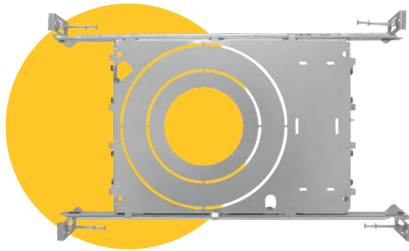

LED 4" ROUND TRIMLESS LUMINAIRE SELECTABLE CCT

- **SOFT WHITE** 2700K
- **WARM WHITE** 3000K
- **NEUTRAL WHITE** 3500K
- **COOL WHITE** 4100K
- **SUPER WHITE** 5000K

Pack:18

ITEM	G-48400		
DESCRIPTION	R4/18W/R/LED/TL/5CCT	EQUIV. WATTAGE	180W
COLOR TEMPERATURE	27, 30, 35, 41, 50k	DIMMABLE	Yes
OUTPUT LUMEN	1600	CUTOUT	3.72
BEAM ANGLE	40°	OD	6.70
WATTAGE	18W	HEIGHT	4.00
INPUT VOLTS	120V	mA	460mA
CRI	>90	OUTPUT VOLTAGE	38v

Accessories

Emergency LED Driver

15W G-48410 30W G-48411

New Construction Plate

ITEM G-19969 (1 Punch Out)

Extension Cords

G-20210 6ft G-20211 10 ft

Dimmable:
5%