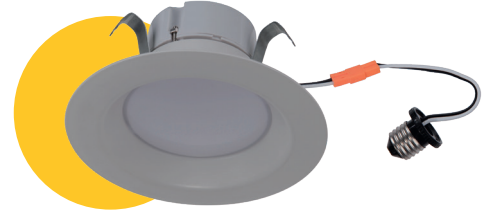

4"  
**G-48331**

4"  
**G-48332**

4"  
**G-19765**  
**G-19767 G-83447-50K**

ITEM	G-48331	G-48332	G-19765	G-19767	G-83447-50K
DESCRIPTION	R4/14W/R/LED/5CCT	R4/10W/R/LED/5CCT	R4/10W/R/LED/27k	R4/12W/R/LED/41k	R4/10W/R/LED/50k
COLOR TEMP	27, 30, 35, 41, 50k	27, 30, 35, 41, 50k	2700k	4100k	5000k
OUTPUT LUMEN	1100	850	750	850	750
BEAM ANGLE	100°	100°	100°	100°	100°
WATTAGE	14W	10W	10W	12W	10W
EQUIV. WATTAGE	100W	75W	65W	75W	65W
CRI	>90	>90	>90	>90	>90
DIMMABLE	Yes	Yes	Yes	Yes	Yes
PACK	12	12	24	24	24
OD	4.95	5.35	5.40	5.40	5.40
HEIGHT	3.5	2.84	2.80	1.70	2.80
ENVIRONMENT	Wet location	Wet location	Damp location	Damp location	Damp location