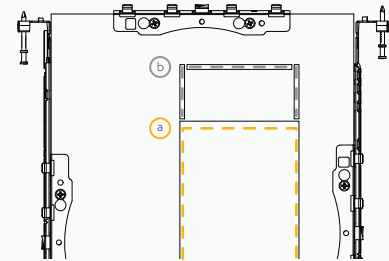

## G-48448

ITEM KNOCKOUTS UNIVERSAL SIZES

a) 7.68" X 3.94" (129.79MM X 85.09MM)

b) 11.42" X 3.94" (159.766MM X 85.09MM)

### Dimensions: