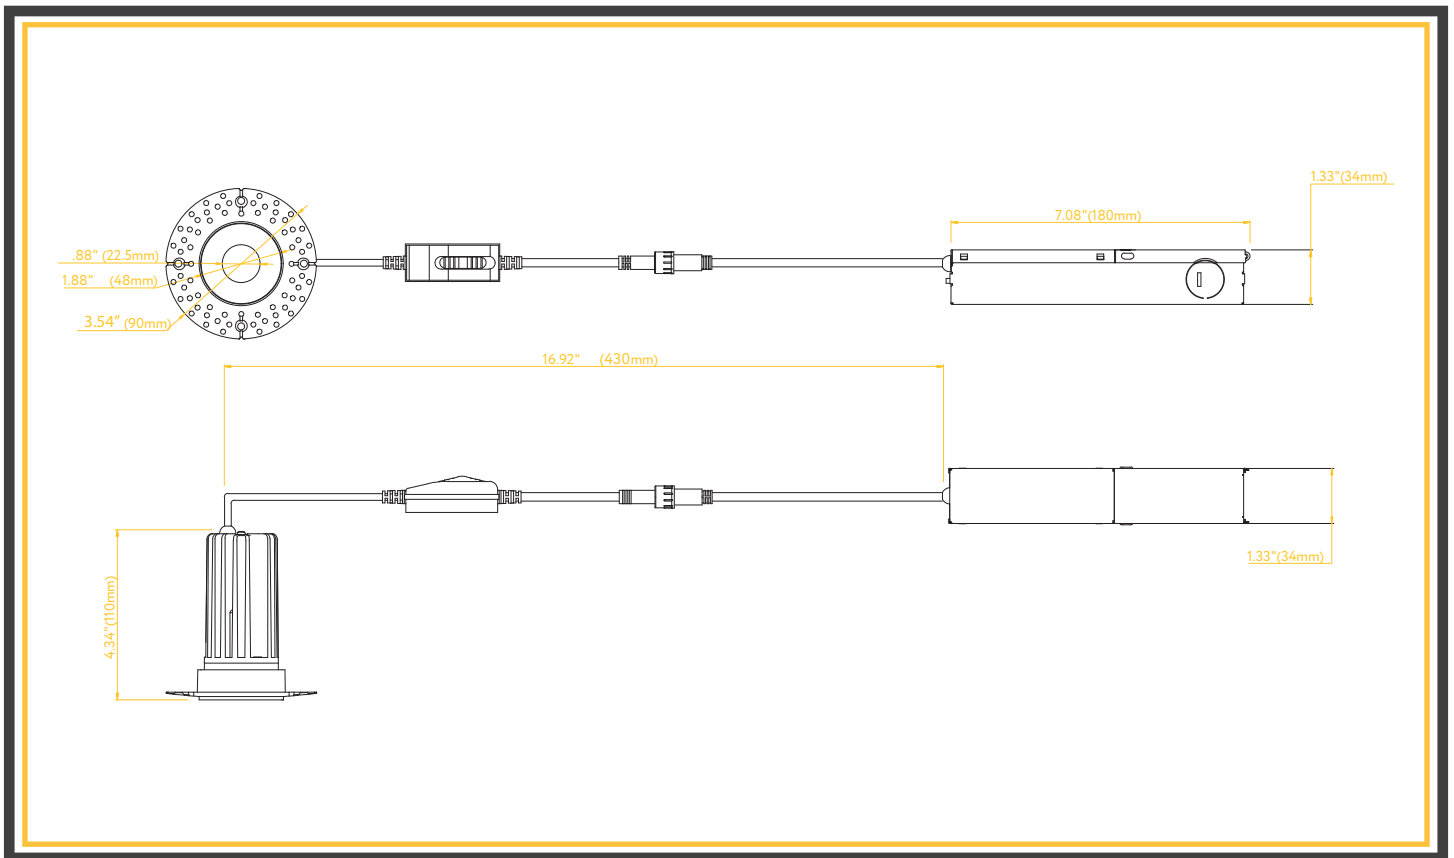

Dimmer List

BRAND	SERIES	MODEL	LOAD	DIMMABILITY	BRAND	SERIES	MODEL	LOAD	DIMMABILITY
LUTRON	ARIADNI	AYCL-153P	150W	OK	LUTRON	TOGGLER	TG-600P	600W	OK
	DIVA	DV-600PR	600W	OK		TOGGLER	TGCL-153P	150W	OK
	DIVA	DVCL-153P	150W	OK		CASETA	WIRELESS DIMMER	150W	OK
	MAESTRO	MACL-153MH	600W	OK		SURESLIDE	6633	600W	OK
	MAESTRO WIRELESS	MRF2-6CL	150W	OK	LEVITON	SURESLIDE DECORA	6674	600W	20-100%
	ROTARY	D-600P	600W	OK		TRIMATRON	6602	600W	20-100%
	ELECTRONIC	NTELV-300P	600W	OK		ILLVMATECH	IPL06	600W	OK
	SKYLARK	S-600P	600W	OK	LEGRAND	ADORNE	ADTP703TU	700W	20-100%
	SKYLARK CONTOUR	CT-600P	600W	OK		HARMONY	H703PTW	700W	OK
	SKYLARK CONTOUR	CLCL-153P	153W	OK	COOPER	ASPIRE	9540	1000W	OK
				DEVINE		DAL06P	300W	OK