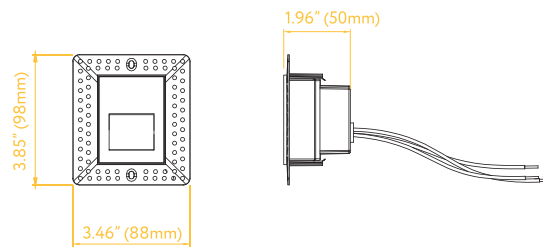

G-48530

G-48531

G-48532

G-48533

- SOFT WHITE 2700K
- WARM WHITE 3000K
- NEUTRAL WHITE 3500K
- COOL WHITE 4100K
- SUPER WHITE 5000K

Pack:18

ITEM	G-48530	G-48531	G-48532	G-48533
DESCRIPTION	ST/TL/3W/V/LED/5CCT W	ST/TL/3W/V/LED/5CCT B	ST/TL/3W/H/LED/5CCT W	ST/TL/3W/H/LED/5CCT B
COLOR TEMP	27, 30, 35, 41, 50k	27, 30, 35, 41, 50k	27, 30, 35, 41, 50k	27, 30, 35, 41, 50k
OUTPUT LUMEN	75	75	110	110
INPUT VOLTS	120V	120V	120V	120V
WATTAGE	3W	3W	3W	3W
CRI	90>	90>	90>	90>
DIMMABLE	Yes	Yes	Yes	Yes
OD	3.85-3.45	3.85-3.45	3.85-3.45	3.85-3.45
HEIGHT	2.55	2.55	1.92	1.92
WIDTH	1.92	1.92	2.55	2.55

DESIGNED TO MOUNT DIRECTLY IN STANDARD J-BOXES: 2" X 4"

Dimmable:
5%

Lifetime:
50,000 hours

Warranty:
3 years

Horizontal

Vertical

Dimmer List

BRAND	SERIES	MODEL	LOAD	DIMMABILITY	BRAND	SERIES	MODEL	LOAD	DIMMABILITY
LUTRON	ARIADNI	AYCL-153P	150W	OK	LUTRON	TOGGLER	TG-600P	600W	OK
	DIVA	DV-600PR	600W	OK		TOGGLER	TGCL-153P	150W	OK
	DIVA	DVCL-153P	150W	OK		CASETA	WIRELESS DIMMER	150W	OK
	MAESTRO	MACL-153MH	600W	OK	LEVITON	SURESLIDE	6633	600W	OK
	MAESTRO WIRELESS	MRF2-6CL	150W	OK		SURESLIDE DECORA	6674	600W	20-100%
	ROTARY	D-600P	600W	OK		TRIMATRON	6602	600W	20-100%
	ELECTRONIC	NTELV-300P	600W	OK		ILLVMATECH	IPL06	600W	OK
	SKYLARK	S-600P	600W	OK	LEGRAND	ADORNE	ADTP703TU	700W	20-100%
	SKYLARK CONTOUR	CT-600P	600W	OK		HARMONY	H703PTW	700W	OK
	SKYLARK CONTOUR	CLCL-153P	153W	OK	COOPER	ASPIRE	9540	1000W	OK
				DEVINE		DAL06P	300W	OK	