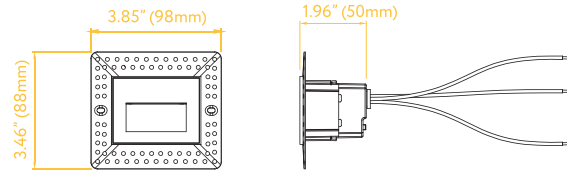

G-48530

G-48531

G-48532

G-48533

- SOFT WHITE 2700K
- WARM WHITE 3000K
- NEUTRAL WHITE 3500K
- COOL WHITE 4100K
- SUPER WHITE 5000K

Pack:18

ITEM	G-48530	G-48531	G-48532	G-48533
DESCRIPTION	ST/TL/3W/V/LED/5CCT W	ST/TL/3W/V/LED/5CCT B	ST/TL/3W/H/LED/5CCT W	ST/TL/3W/H/LED/5CCT B
COLOR TEMP	27, 30, 35, 41, 50k	27, 30, 35, 41, 50k	27, 30, 35, 41, 50k	27, 30, 35, 41, 50k
OUTPUT LUMEN	75	75	110	110
INPUT VOLTS	120V	120V	120V	120V
WATTAGE	3W	3W	3W	3W
CRI	90>	90>	90>	90>
DIMMABLE	Yes	Yes	Yes	Yes
OD	3.85-3.45	3.85-3.45	3.85-3.45	3.85-3.45
HEIGHT	2.55	2.55	1.92	1.92
WIDTH	1.92	1.92	2.55	2.55

DESIGNED TO MOUNT DIRECTLY IN STANDARD J-BOXES: 2" X 4"

Dimmable:
5%

Lifetime:
50,000 hours

Warranty:
3 years

Horizontal

Vertical

Dimmer List

BRAND	SERIES	MODEL	LOAD	DIMMABILITY	BRAND	SERIES	MODEL	LOAD	DIMMABILITY
LUTRON	ARIADNI	AYCL-153P	150W	OK	LUTRON	TOGGLER	TG-600P	600W	OK
	DIVA	DV-600PR	600W	OK		TOGGLER	TGCL-153P	150W	OK
	DIVA	DVCL-153P	150W	OK		CASETA	WIRELESS DIMMER	150W	OK
	MAESTRO	MACL-153MH	600W	OK	LEVITON	SURESLIDE	6633	600W	OK
	MAESTRO WIRELESS	MRF2-6CL	150W	OK		SURESLIDE DECORA	6674	600W	20-100%
	ROTARY	D-600P	600W	OK		TRIMATRON	6602	600W	20-100%
	ELECTRONIC	NTELV-300P	600W	OK		ILLVMATECH	IPL06	600W	OK
	SKYLARK	S-600P	600W	OK	LEGRAND	ADORNE	ADTP703TU	700W	20-100%
	SKYLARK CONTOUR	CT-600P	600W	OK		HARMONY	H703PTW	700W	OK
	SKYLARK CONTOUR	CLCL-153P	153W	OK	COOPER	ASPIRE	9540	1000W	OK
				DEVINE		DAL06P	300W	OK	