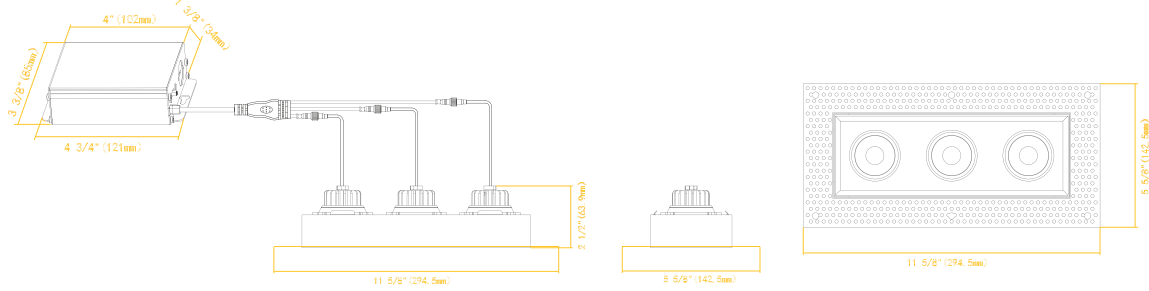

G-95620

G-95621

G-95622

Dimmer List

BRAND	SERIES	MODEL	LOAD	BRAND	SERIES	MODEL	LOAD
LUTRON	SKYLARK CONTOUR	LECL-153P	150W	LUTRON	TOGLER	TGCL-153P	150W
		CTCL-150H	150W		ARIADNI	AYCL-153P	150W
		LGCL-153PLH	150W		MAESTRO	MACL-153M	600W
		CTCL-153P	150W	LEVITON	ILLUMATECH	IPL06	150W
		SCL-153P	150W		SURESLIDE	6672	150W
		S-600P	600W		6674	150W	
	PD-6WCL	150W	EATON		SMART DIMMER	AAL06	300W
CASETA	PD-5NE	150W	PASS & SEYMOUR	HARMONY	DCL453PTCCCV6	150W	
	PD-10NXD	250W	GE	ROCKER	10464	150W	
DIVA	DVCL-153P	150W		TOGGLE	18027	150W