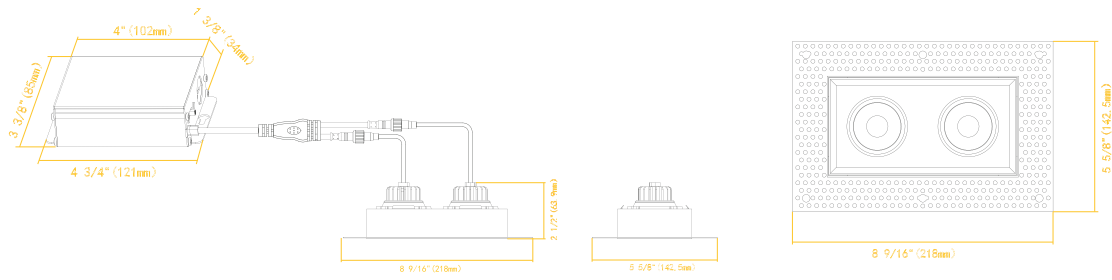

G-95620

G-95621

G-95622

Dimmer List

BRAND	SERIES	MODEL	LOAD	BRAND	SERIES	MODEL	LOAD
LUTRON	SKYLARK CONTOUR	LECL-153P	150W	LUTRON	TOGLER	TGCL-153P	150W
		CTCL-150H	150W		ARIADNI	AYCL-153P	150W
		LGCL-153PLH	150W		MAESTRO	MACL-153M	600W
		CTCL-153P	150W	LEVITON	ILLUMATECH	IPL06	150W
		SCL-153P	150W		SURESLIDE	6672	150W
		S-600P	600W		6674	150W	
	PD-6WCL	150W	EATON		SMART DIMMER	AAL06	300W
CASETA	PD-5NE	150W	PASS & SEYMOUR	HARMONY	DCL453PTCCCV6	150W	
	PD-10NXD	250W	GE	ROCKER	10464	150W	
DIVA	DVCL-153P	150W		TOGGLE	18027	150W