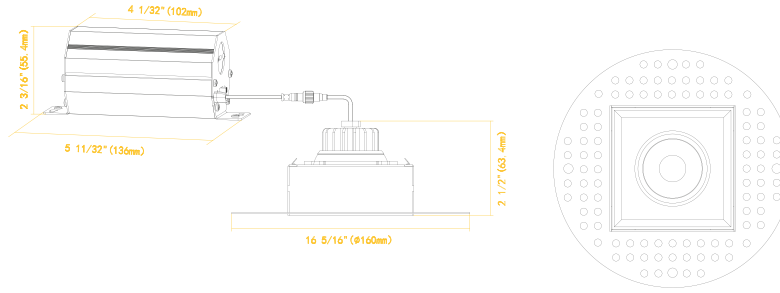

G-95620

G-95621

G-95622

Dimmer List

BRAND	SERIES	MODEL	LOAD	BRAND	SERIES	MODEL	LOAD
LUTRON	SKYLARK CONTOUR	LECL-153P	150W	LUTRON	TOGLER	TGCL-153P	150W
		CTCL-150H	150W		ARIADNI	AYCL-153P	150W
		LGCL-153PLH	150W		MAESTRO	MACL-153M	600W
		CTCL-153P	150W	LEVITON	ILLUMATECH	IPL06	150W
		SCL-153P	150W		SURESLIDE	6672	150W
		S-600P	600W		6674	150W	
	PD-6WCL	150W	EATON		SMART DIMMER	AAL06	300W
CASETA	PD-5NE	150W	PASS & SEYMOUR	HARMONY	DCL453PTCCCV6	150W	
	PD-10NXD	250W	GE	ROCKER	10464	150W	
DIVA	DVCL-153P	150W		TOGGLE	18027	150W