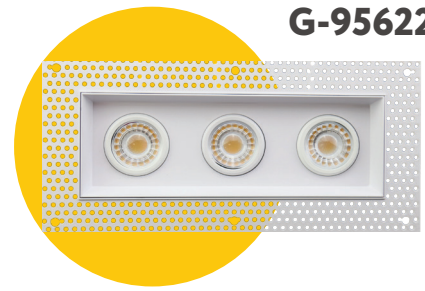

**G-95620**

**G-95621**

**G-95622**

ITEM	G-95620	G-95621	G-95622
DESCRIPTION	R3/8W/GRS/LED/TL/5CCT	R3/15W/GR/LED/M2/TL/5CCT	R3/23W/GR/LED/M3/TL/5CCT
COLOR TEMP	27, 30, 35, 41, 50k	27, 30, 35, 41, 50k	27, 30, 35, 41, 50k
OUTPUT LUMEN	600	1200 (600 each head)	1800 (600 each head)
TRIM FINISH	WHITE	WHITE	WHITE
INPUT VOLTS	120V	120V	120V
WATTAGE	8W	15W	23W
EQUIV. WATTAGE	65W	120W	200W
CRI	>90	>90	>90
DIMMABLE	Yes	Yes	Yes
OD	6.30	5.60-8.60	5.60-11.58
HEIGHT	2.65	2.65	2.65
CUTOUT	Square 3.35, Round 5.00	3.35-6.29	3.35-9.30
mA	170	350	525
OUTPUT VOLTS	36V	36V	36V

Pack:18

- SOFT WHITE 2700K
- WARM WHITE 3000K
- NEUTRAL WHITE 3500K
- COOL WHITE 4100K
- SUPER WHITE 5000K

### Emergency LED Driver

15W G-48410    30W G-48411