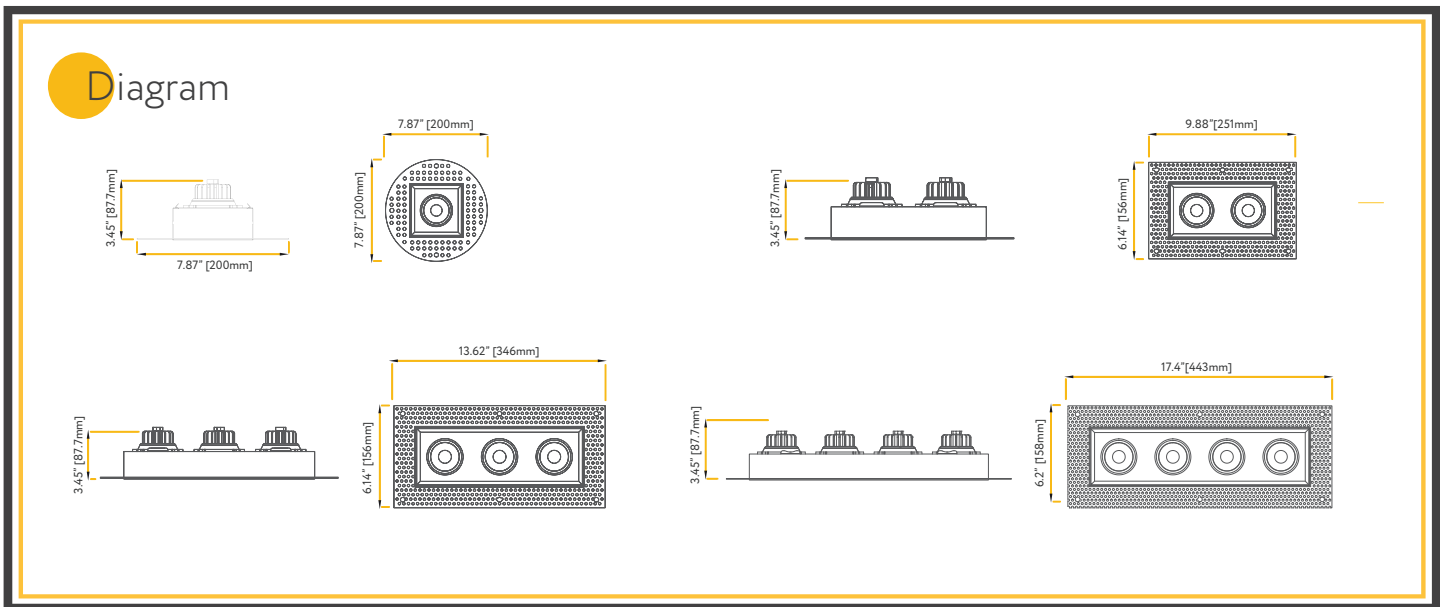

4" Trimless Multiple LED Gimbal Downlight Selectable CCT

- SOFT WHITE 2700K
- WARM WHITE 3000K
- NEUTRAL WHITE 3500K
- COOL WHITE 4100K
- SUPER WHITE 5000K

G-95623

G-95624

G-95625

G-97220

ITEM	G-95623	G-95624	G-95625	G-97220
DESCRIPTION	R4/14W/GRS/LED/TL/5CCT	R4/28W/GR/LED/M2/TL/5CCT	R4/42W/GR/LED/M3/TL/5CCT	R4/52W/GR/M4/LED/TL/5CCT
COLOR TEMP	27, 30, 35, 41, 50k	27, 30, 35, 41, 50k	27, 30, 35, 41, 50k	27, 30, 35, 41, 50k
TRIM FINISH	WHITE	WHITE	WHITE	WHITE
OUTPUT LUMEN	1200	2200 (1100 each head)	3300 (1100 each head)	4800 (1200 each head)
WATTAGE	14W	28W	42W	52W
EQUIV WATTAGE	120W	225W	325W	375W
CRI	>90	>90	>90	>90
DIMMABLE	Triac or 0-10 Dimming	YES (Triac)	YES (Triac)	Triac or 0-10 Dimming
CUTOUT	Square 3.95 / Round 5.70	3.95-7.68	3.95-11.85	3.95-15.30
OD	7.85	6.15-9.90	6.15-13.65	6.22-17.44
HEIGHT	3.65	3.65	3.65	3.65
mA	330mA	650mA	1000mA	1250mA
INPUT VOLTS	120-277V	120V	120V	120-227V
OUTPUT VOLTS	36V	36V	36V	36V

Accessories

Emergency LED Driver

- 15W G-48410
- 60W G-95521
- 30W G-48411

Extension Cords

- G-20247 5ft
- G-20248 10ft

New Construction Plate

- G-95623 Use Item G-19969 / 2 Punch Outs
- G-95624 Use Item G-48448 / 0 Punch Outs
- G-95625 Use Item G-48448 / 1 Punch Outs
- G-97220 Use Item G-48449 / 2 Punch Outs