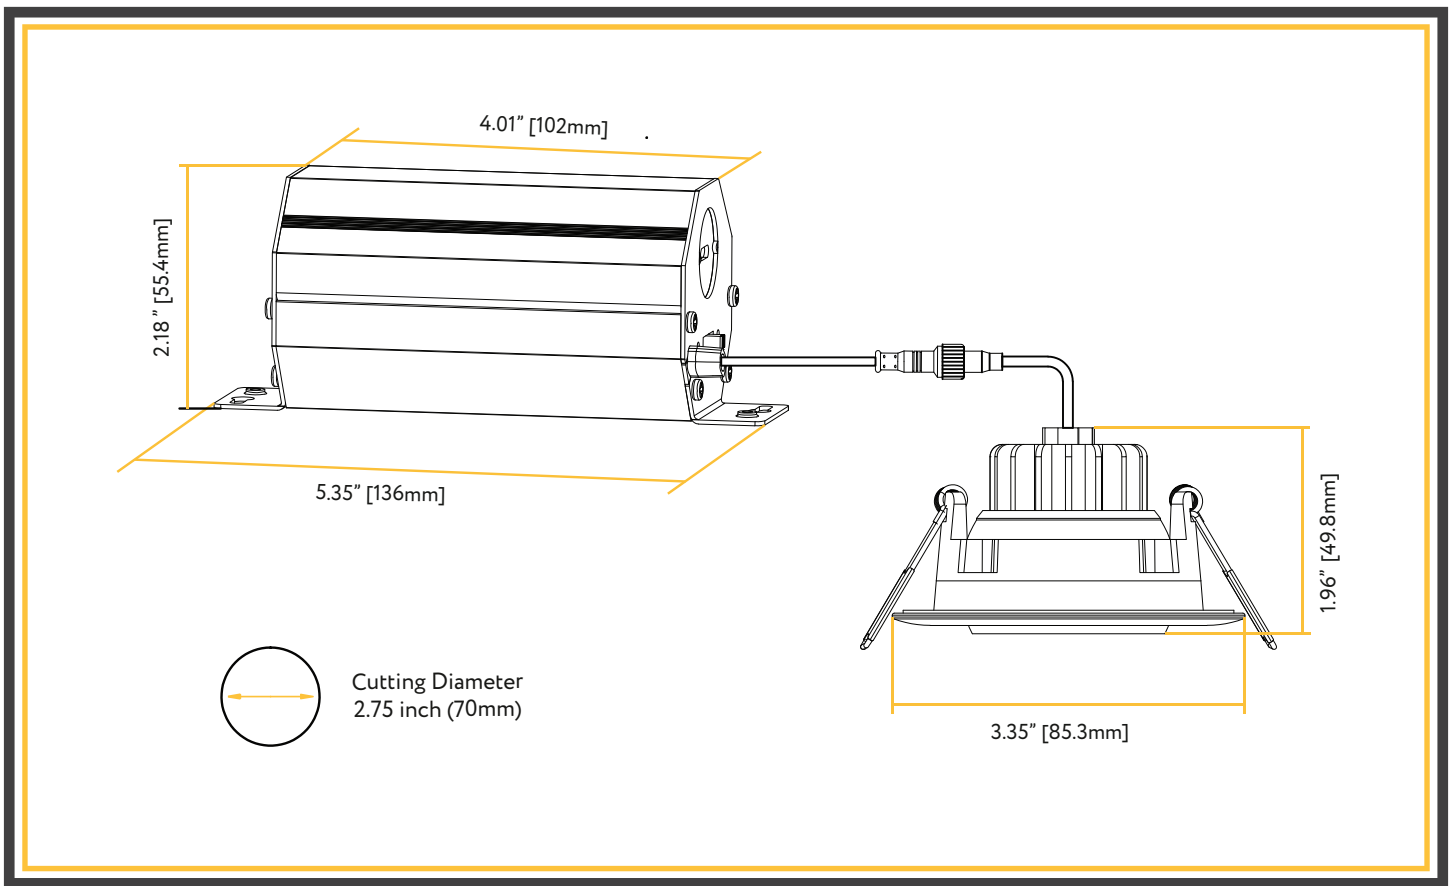

Dimmer list

BRAND	SERIES	MODEL	LOAD	BRAND	SERIES	MODEL	LOAD		
LUTRON	SKYLARK CONTOUR	LECL-153P	150W	LUTRON	TOGLER	TGCL-153P	150W		
		CTCL-150H	150W		ARIADNI	AYCL-153P	150W		
		LGCL-153PLH	150W			MAESTRO	MACL-153M	600W	
		CTCL-153P	150W	ILLUMATECH		IPL06	150W		
		SCL-153P	150W		LEVITON	6672	150W		
		S-600P	600W			SURESLIDE	6674	150W	
	CASETA	PD-6WCL	150W		EATON	SMART DIMMER	AAL06	300W	
		PD-5NE	150W	PASS & SEYMOUR	HARMONY	DCL453PTCCCV6	150W		
		PD-10NXD	250W			GE	ROCKER	10464	150W
		DIVA	DVCL-153P	150W	TOGGLE		18027	150W	

Accessories

Emergency LED Driver

15W G-48410 30W G-48411

120-277V Driver

G-48300 0-10 Diming

New Construction Plate

ITEM G-19981 (1 Punch Out)

Extension Cords

G-20247 5ft G-20248 10ft