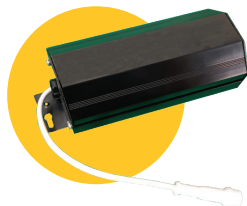

LED RECESSED GIMBAL LUMINAIRE 3"

G-19845

G-19846

G-19847

G-19848

G-19849

- SOFT WHITE 2700K
- COOL WHITE 4100K
- WARM WHITE 3000K
- SUPER WHITE 5000K
- NEUTRAL WHITE 3500K

Pack:18

Accessories

Emergency LED Driver

15W G-48410 30W G-48411

120-277V Driver

G-48300 0-10 Diming

New Construction Plate

ITEM G-19981 (1 Punch Out)

Extension Cords