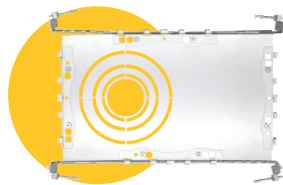

ITEM	G-19845	G-19846	G-19847	G-19848	G-19849
DESCRIPTION	R3/8W/GR/LED/5CCT	R3/8W/GR/LED/B/5CCT	R3/8W/GR/LED/BN/5CCT	R3/8W/GR/LED/BZ/5CCT	R3/8W/GR/LED/BB/5CCT
COLOR TEMP	27, 30, 35, 41, 50k	27, 30, 35, 41, 50k	27, 30, 35, 41, 50k	27, 30, 35, 41, 50k	27, 30, 35, 41, 50k
OUTPUT LUMEN	650	650	650	650	700
TRIM FINISH	WHITE	BLACK	BRUSHED NICKEL	BRONZE	BRUSHED BRASS
INPUT VOLTS	120V	120V	120V	120V	120V
WATTAGE	8W	8W	8W	8W	8W
EQUIV WATTAGE	65W	65W	65W	65W	65W
CRI	>90	>90	>90	>90	>90
CUTOUT	2.75	2.75	2.75	2.75	2.75
OD	3.36	3.36	3.36	3.36	3.36
HEIGHT	2.15	2.15	2.15	2.15	2.15
OUTPUT VOLTS	33-38v	33-38v	33-38v	33-38v	33-38v
mA	170mA	170mA	170mA	170mA	170mA

Accessories

Emergency LED Driver

15W G-48410 30W G-48411

120-277V Driver

G-48300 0-10 Diming

New Construction Plate

ITEM G-19981 (1 Punch Out)

Extension Cords