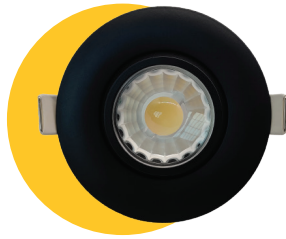

LED RECESSED GIMBAL LUMINAIRE 3"

G-19845

G-19846

G-19847

G-19848

G-19849

- SOFT WHITE 2700K
- COOL WHITE 4100K
- WARM WHITE 3000K
- SUPER WHITE 5000K
- NEUTRAL WHITE 3500K

Pack:18

ITEM	G-19845	G-19846	G-19847	G-19848	G-19849
DESCRIPTION	R3/8W/GR/LED/5CCT	R3/8W/GR/LED/B/5CCT	R3/8W/GR/LED/BN/5CCT	R3/8W/GR/LED/BZ/5CCT	R3/8W/GR/LED/BB/5CCT
COLOR TEMP	27, 30, 35, 41, 50k	27, 30, 35, 41, 50k	27, 30, 35, 41, 50k	27, 30, 35, 41, 50k	27, 30, 35, 41, 50k
OUTPUT LUMEN	650	650	650	650	700
TRIM FINISH	WHITE	BLACK	BRUSHED NICKEL	BRONZE	BRUSHED BRASS
INPUT VOLTS	120V	120V	120V	120V	120V
WATTAGE	8W	8W	8W	8W	8W
EQUIV WATTAGE	65W	65W	65W	65W	65W
CRI	>90	>90	>90	>90	>90
CUTOUT	2.75	2.75	2.75	2.75	2.75
OD	3.36	3.36	3.36	3.36	3.36
HEIGHT	2.15	2.15	2.15	2.15	2.15
OUTPUT VOLTS	33-38v	33-38v	33-38v	33-38v	33-38v
mA	170mA	170mA	170mA	170mA	170mA