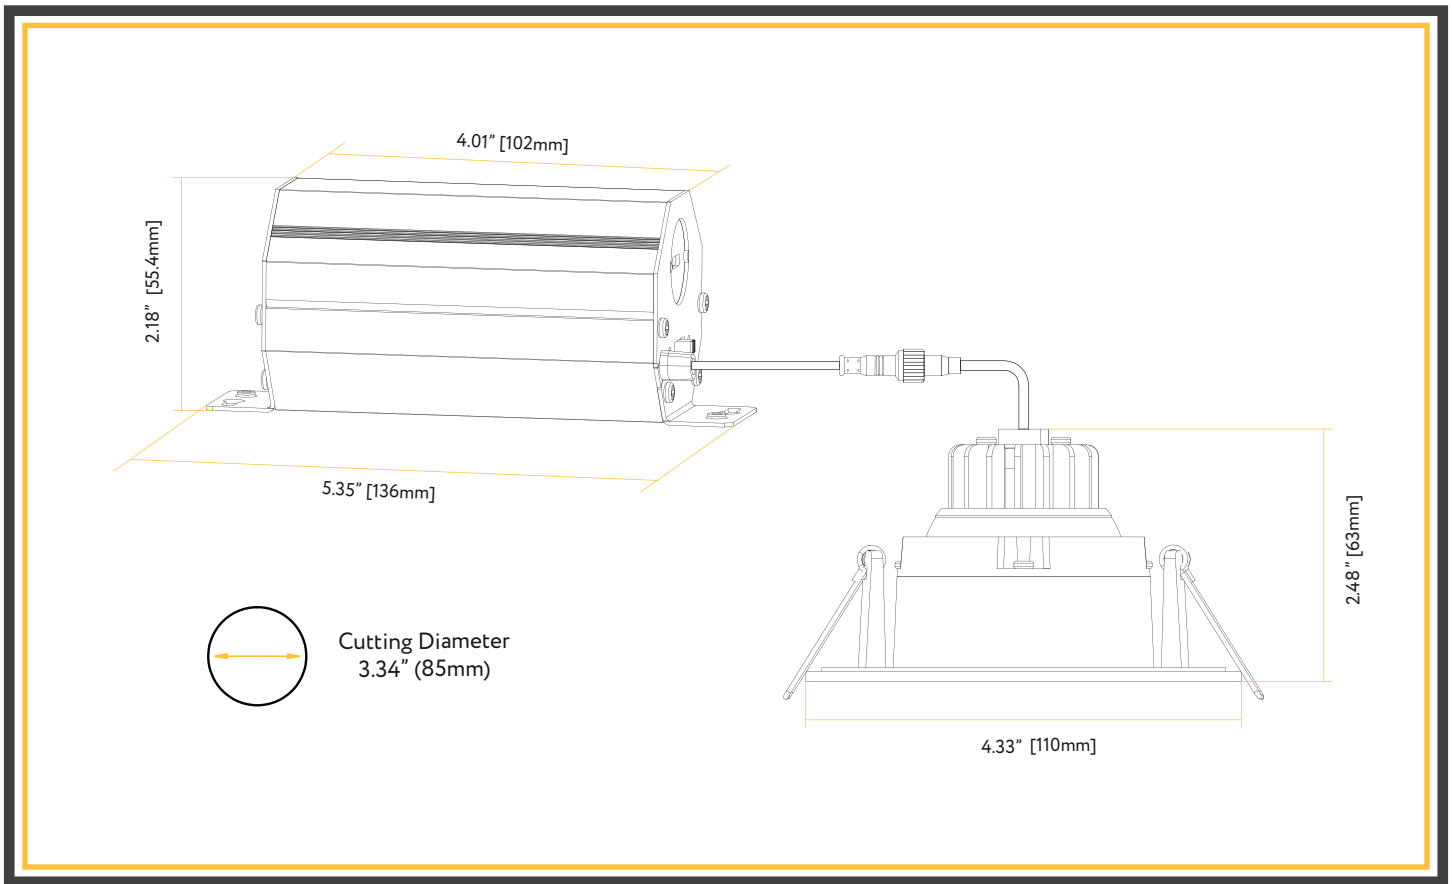

Dimmer List

BRAND	SERIES	MODEL	LOAD	BRAND	SERIES	MODEL	LOAD	
LUTRON	SKYLARK CONTOUR	LECL-153P	150W	LUTRON	TOGGLER	TGCL-153P	150W	
		CTCL-150H	150W		ARIADNI	AYCL-153P	150W	
		LGCL-153PLH	150W		MAESTRO	MACL-153M	600W	
		CTCL-153P	150W	LEVITON	ILLUMATECH	IPL06	150W	
		SCL-153P	150W		SURESLIDE	6672	150W	
		S-600P	600W		SURESLIDE	6674	150W	
	CASETA	PD-6WCL	150W	EATON	SMART DIMMER	AAL06	300W	
		PD-5NE	150W	PASS & SEYMOUR	HARMONY	DCL453PTCCCV6	150W	
		PD-10NXD	250W	GE	ROCKER	10464	150W	
		DIVA	DVCL-153P		150W	TOGGLE	18027	150W

Accessories

Emergency LED Driver

15W G-48410 30W G-48411

New Construction Plate

ITEM G-19981 (2 Punch Outs)

Extension Cords

G-20247 5ft G-20248 10ft