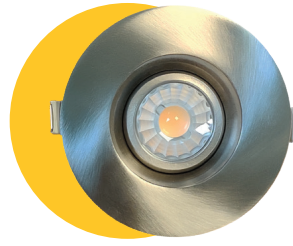

LED REGRESS 3" ROUND GIMBAL LUMINAIRE SELECTABLE CCT

G-20089

G-48360

G-48361

G-48362

G-48368

- **SOFT WHITE** 2700K
- **WARM WHITE** 3000K
- **NEUTRAL WHITE** 3500K
- **COOL WHITE** 4100K
- **SUPER WHITE** 5000K

ITEM	G-20089	G-48360	G-48361	G-48362	G-48368
DESCRIPTION	R3/8W/GRR/LED/5CCT	R3/8W/GRR/LED/B/5CCT	R3/8W/GRR/LED/BN/5CCT	R3/8W/GRR/LED/BZ/5CCT	R3/8W/GRR/LED/BB/5CCT
COLOR TEMP	27, 30, 35, 41, 50k	27, 30, 35, 41, 50k	27, 30, 35, 41, 50k	27, 30, 35, 41, 50k	27, 30, 35, 41, 50k
OUTPUT LUMEN	650	650	650	650	700
TRIM FINISH	WHITE	BLACK	BRUSHED NICKEL	BRONZE	BRUSHED BRASS
INPUT VOLTS	120V	120V	120V	120V	120V
WATTAGE	8W	8W	8W	8W	8W
EQUIV WATTAGE	65W	65W	65W	65W	65W
CRI	>90	>90	>90	>90	>90
CUTOUT	3.35	3.35	3.35	3.35	3.35
OD	4.35	4.35	4.35	4.35	4.35
HEIGHT	2.50	2.50	2.50	2.50	2.50
OUTPUT VOLTS	33-38v	33-38v	33-38v	33-38v	33-38v
mA	170mA	170mA	170mA	170mA	170mA

Dimmable:
5%

Lifetime:
50,000 hours

Warranty:
3 years

Dimmer List

BRAND	SERIES	MODEL	LOAD	BRAND	SERIES	MODEL	LOAD
LUTRON	SKYLARK CONTOUR	LECL-153P	150W	LUTRON	TOGGLER	TGCL-153P	150W
		CTCL-150H	150W		ARIADNI	AYCL-153P	150W
		LGCL-153PLH	150W		MAESTRO	MACL-153M	600W
		CTCL-153P	150W	LEVITON	ILLUMATECH	IPL06	150W
		SCL-153P	150W		SURESLIDE	6672	150W
		S-600P	600W		SURESLIDE	6674	150W
	CASETA	PD-6WCL	150W	EATON	SMART DIMMER	AAL06	300W
		PD-5NE	150W	PASS & SEYMOUR	HARMONY	DCL453PTCCCV6	150W
		PD-10NXD	250W	GE	ROCKER	10464	150W
		DIVA	DVCL-153P		150W	TOGGLE	18027