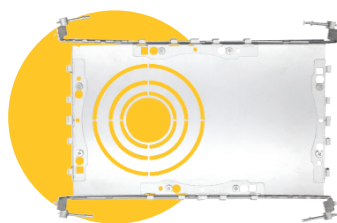

LED REGRESS 3" SQUARE GIMBAL LUMINAIRE SELECTABLE CCT

G-20090

G-48363

G-48364

G-48365

G-48369

Pack:18

ITEM	G-20090	G-48363	G-48364	G-48365	G-48369
DESCRIPTION	R3/8W/GSR/LED/5CCT	R3/8W/GSR/LED/B/5CCT	R3/8W/GSR/LED/BN/5CCT	R3/8W/GSR/LED/BZ/5CCT	R3/8W/GSR/LED/BB/5CCT
COLOR TEMP	27, 30, 35, 41, 50k	27, 30, 35, 41, 50k	27, 30, 35, 41, 50k	27, 30, 35, 41, 50k	27, 30, 35, 41, 50k
OUTPUT LUMEN	650	650	650	650	700
TRIM FINISH	WHITE	BLACK	BRUSHED NICKEL	BRONZE	BRUSHED BRASS
INPUT VOLTS	120V	120V	120V	120V	120V
WATTAGE	8W	8W	8W	8W	8W
EQUIV WATTAGE	65W	65W	65W	65W	65W
CRI	>90	>90	>90	>90	>90
CUTOUT	3.35	3.35	3.35	3.35	3.35
OD	4.35	4.35	4.35	4.35	4.35
HEIGHT	2.50	2.50	2.50	2.50	2.50
OUTPUT VOLTS	33-38v	33-38v	33-38v	33-38v	33-38v
mA	170mA	170mA	170mA	170mA	170mA

Accessories

Emergency LED Driver

15W G-48410 30W G-48411
25W G-95525 60W G-95521

New Construction Plate

ITEM G-19981 (2 Punch Outs)

Extension Cords

G-20247 5ft G-20248 10ft

Multi Driver Converter