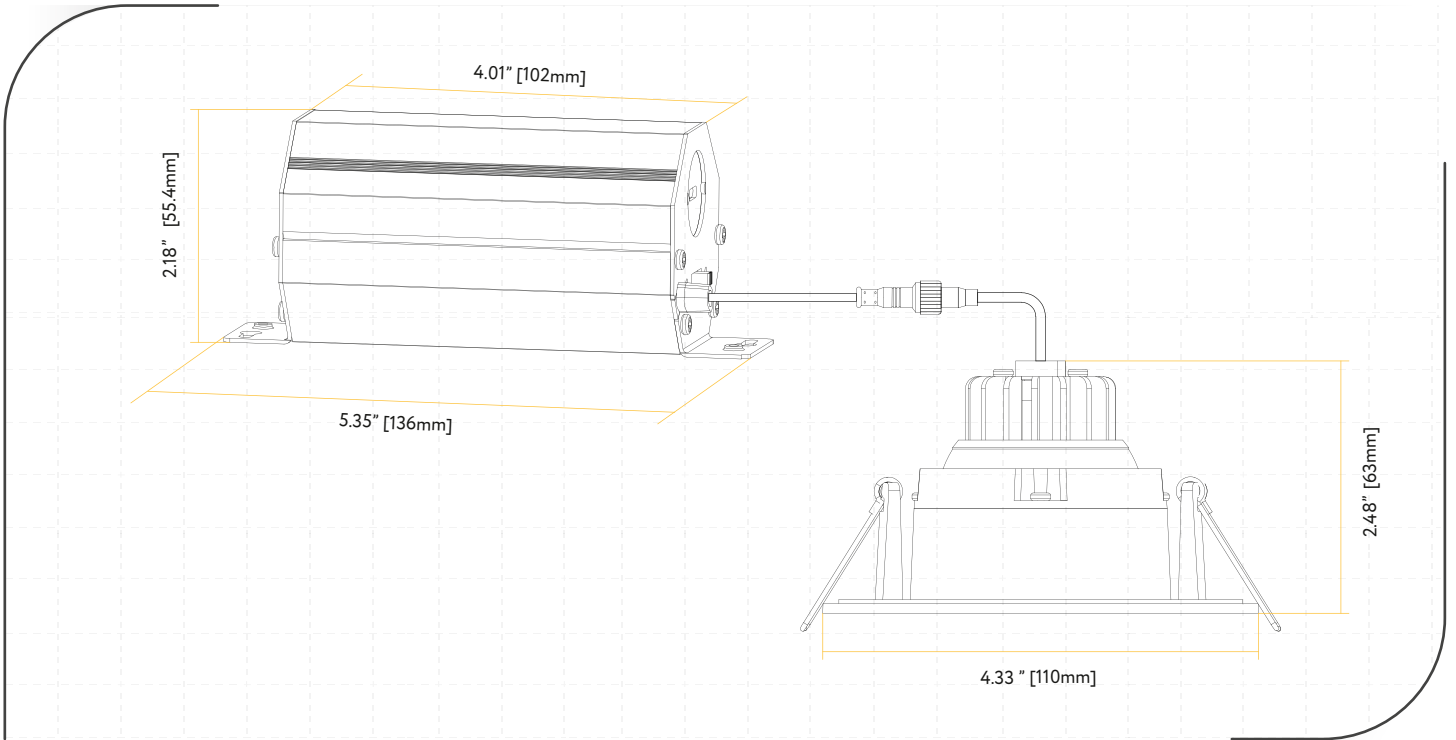

Dimmer List

BRAND	SERIES	MODEL	LOAD	
LUTRON	SKYLARK CONTOUR	LECL-153P	150W	
		CTCL-150H	150W	
		LGCL-153PLH	150W	
		CTCL-153P	150W	
		SCL-153P	150W	
		S-600P	600W	
	CASETA	PD-6WCL	150W	
		PD-5NE	150W	
		PD-10NXD	250W	
		DIVA	DVCL-153P	150W

BRAND	SERIES	MODEL	LOAD
LUTRON	TOGGLER	TGCL-153P	150W
	ARIADNI	AYCL-153P	150W
	MAESTRO	MACL-153M	600W
LEVITON	ILLUMATECH	IPL06	150W
	SURESLIDE	6672	150W
		6674	150W
EATON	SMART DIMMER	AAL06	300W
PASS & SEYMOUR	HARMONY	DCL453PTCCCV6	150W
GE	ROCKER	10464	150W
	TOGGLE	18027	150W

Accessories

Emergency LED Driver

15W G-48410 30W G-48411
25W G-95525 60W G-95521

New Construction Plate

ITEM G-19981 (2 Punch Outs)

Extension Cords

G-20247 5ft G-20248 10ft

Multi Driver Converter

G-95823 8W