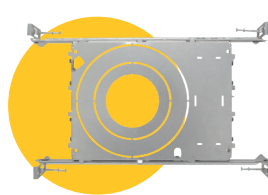

ITEM	G-20001	G-48357	G-48358	G-48359	G-20005
DESCRIPTION	R4/14W/GR/LED/5CCT	R4/14W/GR/B/LED/5CCT	R4/14W/GR/BN/LED/5CCT	R4/14W/GR/BZ/LED/5CCT	R4/14W/GR/BB/LED/5CCT
COLOR TEMP	27, 30, 35, 41, 50k	27, 30, 35, 41, 50k	27, 30, 35, 41, 50k	27, 30, 35, 41, 50k	27, 30, 35, 41, 50k
TRIM FINISH	WHITE	BLACK	BRUSHED NICKEL	BRONZE	BRUSHED BRASS
OUTPUT LUMEN	1100	1100	1100	1100	1100
INPUT VOLTS	120V	120V	120V	120V	120V
WATTAGE	14W	14W	14W	14W	14W
EQUIV WATTAGE	120W	120W	120W	120W	120W
CRI	>90	>90	>90	>90	>90
OD	4.90	4.90	4.90	4.90	4.90
CUTOUT	4.00	4.00	4.00	4.00	4.00
HEIGHT	3.00	3.00	3.00	3.00	3.00
mA	330mA	330mA	330mA	330mA	330mA
OUTPUT VOLTS	36v	36v	36v	36v	36v

Accessories

Emergency LED Driver

15W G-48410 30W G-48411

120-277V Driver

G-48302 0-10 Dimming

New Construction Plate

ITEM G-19969 (1 Punch Out)

Extension Cords