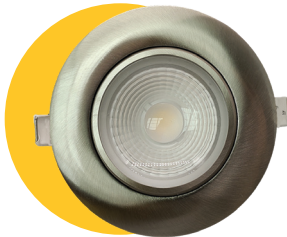

LED RECESSED GIMBAL 4" LUMINAIRE SELECTABLE CCT

G-20001

G-48357

G-48358

G-48359

G-20005

- SOFT WHITE 2700K
- WARM WHITE 3000K
- NEUTRAL WHITE 3500K
- COOL WHITE 4100K
- SUPER WHITE 5000K

Pack:18

ITEM	G-20001	G-48357	G-48358	G-48359	G-20005
DESCRIPTION	R4/14W/GR/LED/5CCT	R4/14W/GR/B/LED/5CCT	R4/14W/GR/BN/LED/5CCT	R4/14W/GR/BZ/LED/5CCT	R4/14W/GR/BB/LED/5CCT
COLOR TEMP	27, 30, 35, 41, 50k	27, 30, 35, 41, 50k	27, 30, 35, 41, 50k	27, 30, 35, 41, 50k	27, 30, 35, 41, 50k
TRIM FINISH	WHITE	BLACK	BRUSHED NICKEL	BRONZE	BRUSHED BRASS
OUTPUT LUMEN	1100	1100	1100	1100	1100
INPUT VOLTS	120V	120V	120V	120V	120V
WATTAGE	14W	14W	14W	14W	14W
EQUIV WATTAGE	120W	120W	120W	120W	120W
CRI	>90	>90	>90	>90	>90
OD	4.90	4.90	4.90	4.90	4.90
CUTOUT	4.00	4.00	4.00	4.00	4.00
HEIGHT	3.00	3.00	3.00	3.00	3.00
mA	330mA	330mA	330mA	330mA	330mA
OUTPUT VOLTS	36v	36v	36v	36v	36v

Dimmable:
5%

Lifetime:
50,000 hours

Warranty:
3 years

Dimmer List

BRAND	SERIES	MODEL	LOAD	BRAND	SERIES	MODEL	LOAD
LUTRON	SKYLARK CONTOUR	LECL-153P	150W	LUTRON	TOGGLER	TGCL-153P	150W
		CTCL-150H	150W		ARIADNI	AYCL-153P	150W
		LGCL-153PLH	150W		MAESTRO	MACL-153M	600W
		CTCL-153P	150W	LEVITON	ILLUMATECH	IPL06	150W
		SCL-153P	150W		SURESLIDE	6672	150W
	S-600P	600W	6674	150W			
	CASETA	PD-6WCL	150W	EATON	SMART DIMMER	AAL06	300W
		PD-5NE	150W	PASS & SEYMOUR	HARMONY	DCL453PTCCCV6	150W
		PD-10NXD	250W	GE	ROCKER	10464	150W
	DIVA	DVCL-153P	150W		TOGGLE	18027	150W