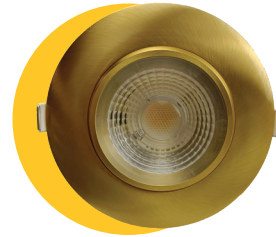

LED RECESSED GIMBAL 4" LUMINAIRE SELECTABLE CCT

G-20001

G-48357

G-48358

G-48359

G-20005

- SOFT WHITE 2700K
- WARM WHITE 3000K
- NEUTRAL WHITE 3500K
- COOL WHITE 4100K
- SUPER WHITE 5000K

Pack:18

ITEM	G-20001	G-48357	G-48358	G-48359	G-20005
DESCRIPTION	R4/14W/GR/LED/5CCT	R4/14W/GR/B/LED/5CCT	R4/14W/GR/BN/LED/5CCT	R4/14W/GR/BZ/LED/5CCT	R4/14W/GR/BB/LED/5CCT
COLOR TEMP	27, 30, 35, 41, 50k	27, 30, 35, 41, 50k	27, 30, 35, 41, 50k	27, 30, 35, 41, 50k	27, 30, 35, 41, 50k
TRIM FINISH	WHITE	BLACK	BRUSHED NICKEL	BRONZE	BRUSHED BRASS
OUTPUT LUMEN	1100	1100	1100	1100	1100
INPUT VOLTS	120V	120V	120V	120V	120V
WATTAGE	14W	14W	14W	14W	14W
EQUIV WATTAGE	120W	120W	120W	120W	120W
CRI	>90	>90	>90	>90	>90
OD	4.90	4.90	4.90	4.90	4.90
CUTOUT	4.00	4.00	4.00	4.00	4.00
HEIGHT	3.00	3.00	3.00	3.00	3.00
mA	330mA	330mA	330mA	330mA	330mA
OUTPUT VOLTS	36v	36v	36v	36v	36v

Dimmable:
5%

Lifetime:
50,000 hours

Warranty:
3 years

Dimmer List

BRAND	SERIES	MODEL	LOAD	BRAND	SERIES	MODEL	LOAD
LUTRON	SKYLARK CONTOUR	LECL-153P	150W	LUTRON	TOGGLER	TGCL-153P	150W
		CTCL-150H	150W		ARIADNI	AYCL-153P	150W
		LGCL-153PLH	150W		MAESTRO	MACL-153M	600W
		CTCL-153P	150W	LEVITON	ILLUMATECH	IPL06	150W
		SCL-153P	150W		SURESLIDE	6672	150W
	S-600P	600W	6674	150W			
	CASETA	PD-6WCL	150W	EATON	SMART DIMMER	AAL06	300W
		PD-5NE	150W	PASS & SEYMOUR	HARMONY	DCL453PTCCCV6	150W
		PD-10NXD	250W	GE	ROCKER	10464	150W
	DIVA	DVCL-153P	150W		TOGGLE	18027	150W