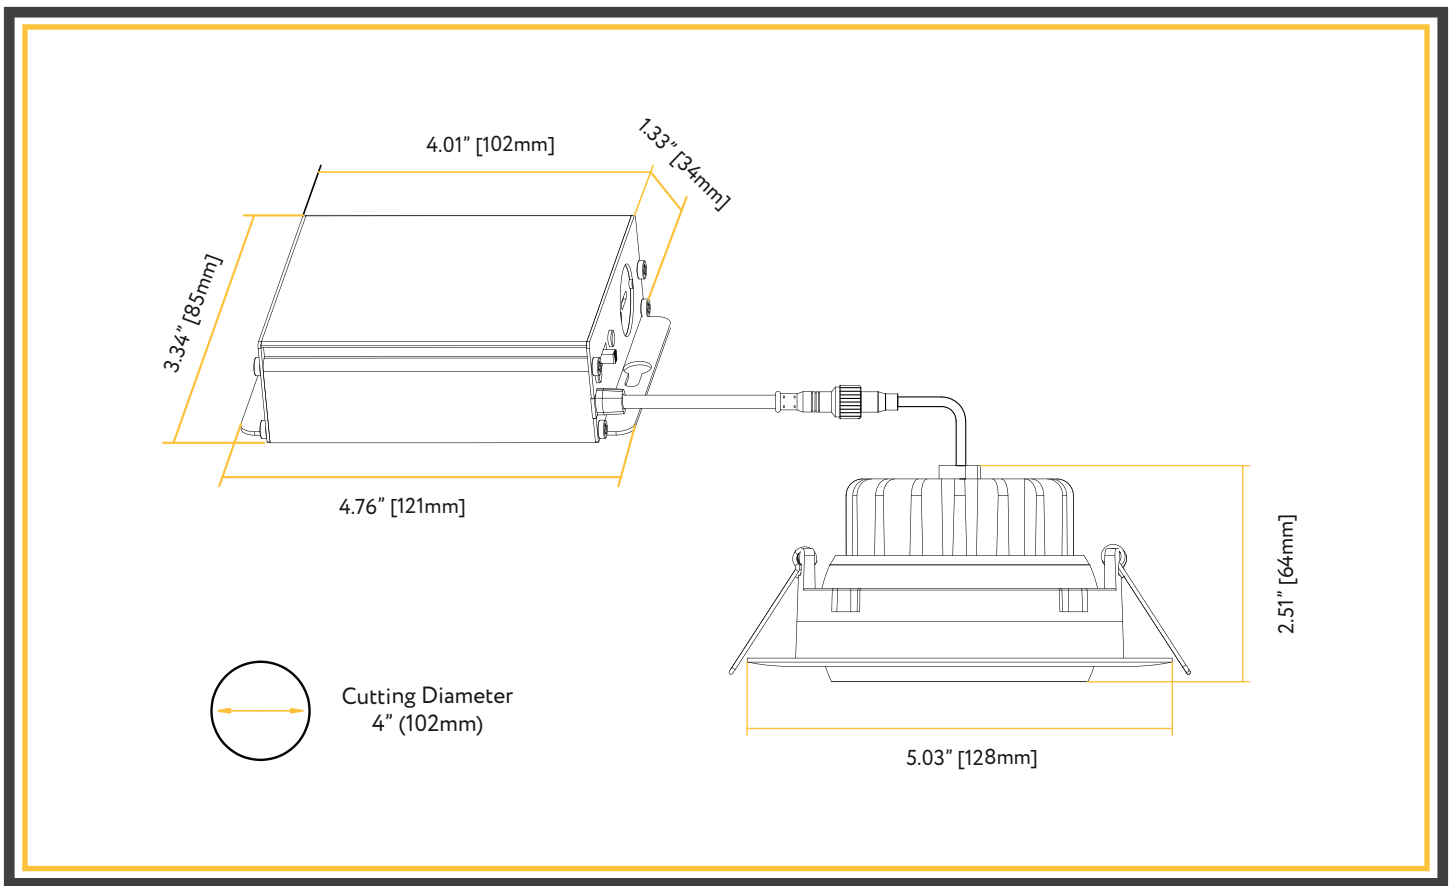

Dimmer List

BRAND	SERIES	MODEL	LOAD	BRAND	SERIES	MODEL	LOAD
LUTRON	SKYLARK CONTOUR	LECL-153P	150W	LUTRON	TOGGLER	TGCL-153P	150W
		CTCL-150H	150W		ARIADNI	AYCL-153P	150W
		LGCL-153PLH	150W		MAESTRO	MACL-153M	600W
		CTCL-153P	150W	LEVITON	ILLUMATECH	IPL06	150W
		SCL-153P	150W		SURESLIDE	6672	150W
	S-600P	600W	6674	150W			
	CASETA	PD-6WCL	150W	EATON	SMART DIMMER	AAL06	300W
		PD-5NE	150W	PASS & SEYMOUR	HARMONY	DCL453PTCCCV6	150W
		PD-10NXD	250W	GE	ROCKER	10464	150W
	DIVA	DVCL-153P	150W		TOGGLE	18027	150W

Accessories

Emergency LED Driver

15W G-48410 30W G-48411

120-277V Driver

G-48302 0-10 Dimming

New Construction Plate

ITEM G-19969 (1 Punch Out)

Extension Cords

G-20247 5ft G-20248 10ft