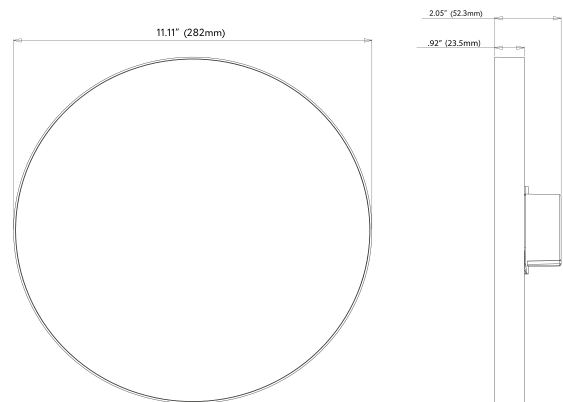

G-48543

Dimmer List

BRAND	SERIES	MODEL	LOAD	DIMMABILITY	BRAND	SERIES	MODEL	LOAD	DIMMABILITY
LUTRON	ARIADNI	AYCL-153P	150W	OK	LUTRON	TOGGLER	TG-600P	600W	OK
	DIVA	DV-600PR	600W	OK		TOGGLER	TGCL-153P	150W	OK
	DIVA	DVCL-153P	150W	OK		CASETA	WIRELESS DIMMER	150W	OK
	MAESTRO	MACL-153MH	600W	OK	LEVITON	SURESLIDE	6633	600W	OK
	MAESTRO WIRELESS	MRF2-6CL	150W	OK		SURESLIDE DECORA	6674	600W	20-100%
	ROTARY	D-600P	600W	OK		TRIMATRON	6602	600W	20-100%
	ELECTRONIC	NTELV-300P	600W	OK		ILLVMATECH	IPL06	600W	OK
	SKYLARK	S-600P	600W	OK	LEGRAND	ADORNE	ADTP703TU	700W	20-100%
	SKYLARK CONTOUR	CT-600P	600W	OK		HARMONY	H703PTW	700W	OK
	SKYLARK CONTOUR	CLCL-153P	153W	OK	COOPER	ASPIRE	9540	1000W	OK
				DEVINE		DAL06P	300W	OK