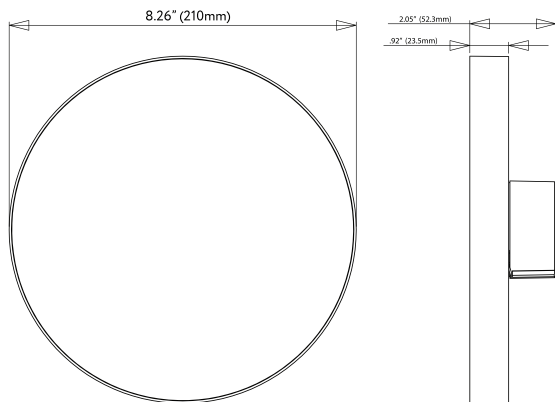

G-48542

Dimmer List

BRAND	SERIES	MODEL	LOAD	DIMMABILITY	BRAND	SERIES	MODEL	LOAD	DIMMABILITY
LUTRON	ARIADNI	AYCL-153P	150W	OK	LUTRON	TOGGLER	TG-600P	600W	OK
	DIVA	DV-600PR	600W	OK		TOGGLER	TGCL-153P	150W	OK
	DIVA	DVCL-153P	150W	OK		CASETA	WIRELESS DIMMER	150W	OK
	MAESTRO	MACL-153MH	600W	OK	LEVITON	SURESLIDE	6633	600W	OK
	MAESTRO WIRELESS	MRF2-6CL	150W	OK		SURESLIDE DECORA	6674	600W	20-100%
	ROTARY	D-600P	600W	OK		TRIMATRON	6602	600W	20-100%
	ELECTRONIC	NTELV-300P	600W	OK		ILLVMATECH	IPL06	600W	OK
	SKYLARK	S-600P	600W	OK	LEGRAND	ADORNE	ADTP703TU	700W	20-100%
	SKYLARK CONTOUR	CT-600P	600W	OK		HARMONY	H703PTW	700W	OK
	SKYLARK CONTOUR	CLCL-153P	153W	OK	COOPER	ASPIRE	9540	1000W	OK
				DEVINE		DAL06P	300W	OK