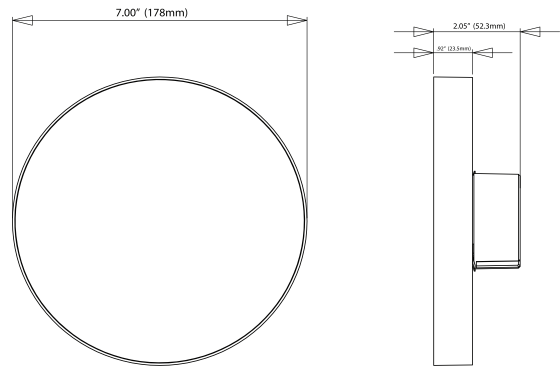

G-48541

Dimmer List

BRAND	SERIES	MODEL	LOAD	DIMMABILITY	BRAND	SERIES	MODEL	LOAD	DIMMABILITY
LUTRON	ARIADNI	AYCL-153P	150W	OK	LUTRON	TOGGLER	TG-600P	600W	OK
	DIVA	DV-600PR	600W	OK		TOGGLER	TGCL-153P	150W	OK
	DIVA	DVCL-153P	150W	OK		CASETA	WIRELESS DIMMER	150W	OK
	MAESTRO	MACL-153MH	600W	OK	LEVITON	SURESLIDE	6633	600W	OK
	MAESTRO WIRELESS	MRF2-6CL	150W	OK		SURESLIDE DECORA	6674	600W	20-100%
	ROTARY	D-600P	600W	OK		TRIMATRON	6602	600W	20-100%
	ELECTRONIC	NTELV-300P	600W	OK		ILLVMATECH	IPL06	600W	OK
	SKYLARK	S-600P	600W	OK	LEGRAND	ADORNE	ADTP703TU	700W	20-100%
	SKYLARK CONTOUR	CT-600P	600W	OK		HARMONY	H703PTW	700W	OK
	SKYLARK CONTOUR	CLCL-153P	153W	OK	COOPER	ASPIRE	9540	1000W	OK
				DEVINE		DAL06P	300W	OK