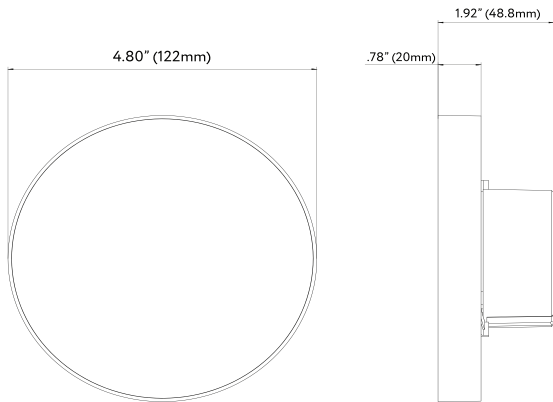

G-48540

Dimmer List

BRAND	SERIES	MODEL	LOAD	DIMMABILITY	BRAND	SERIES	MODEL	LOAD	DIMMABILITY
LUTRON	ARIADNI	AYCL-153P	150W	OK	LUTRON	TOGGLER	TG-600P	600W	OK
	DIVA	DV-600PR	600W	OK		TOGGLER	TGCL-153P	150W	OK
	DIVA	DVCL-153P	150W	OK		CASETA	WIRELESS DIMMER	150W	OK
	MAESTRO	MACL-153MH	600W	OK	LEVITON	SURESLIDE	6633	600W	OK
	MAESTRO WIRELESS	MRF2-6CL	150W	OK		SURESLIDE DECORA	6674	600W	20-100%
	ROTARY	D-600P	600W	OK		TRIMATRON	6602	600W	20-100%
	ELECTRONIC	NTELV-300P	600W	OK		ILLVMATECH	IPL06	600W	OK
	SKYLARK	S-600P	600W	OK	LEGRAND	ADORNE	ADTP703TU	700W	20-100%
	SKYLARK CONTOUR	CT-600P	600W	OK		HARMONY	H703PTW	700W	OK
	SKYLARK CONTOUR	CLCL-153P	153W	OK	COOPER	ASPIRE	9540	1000W	OK
				DEVINE		DAL06P	300W	OK