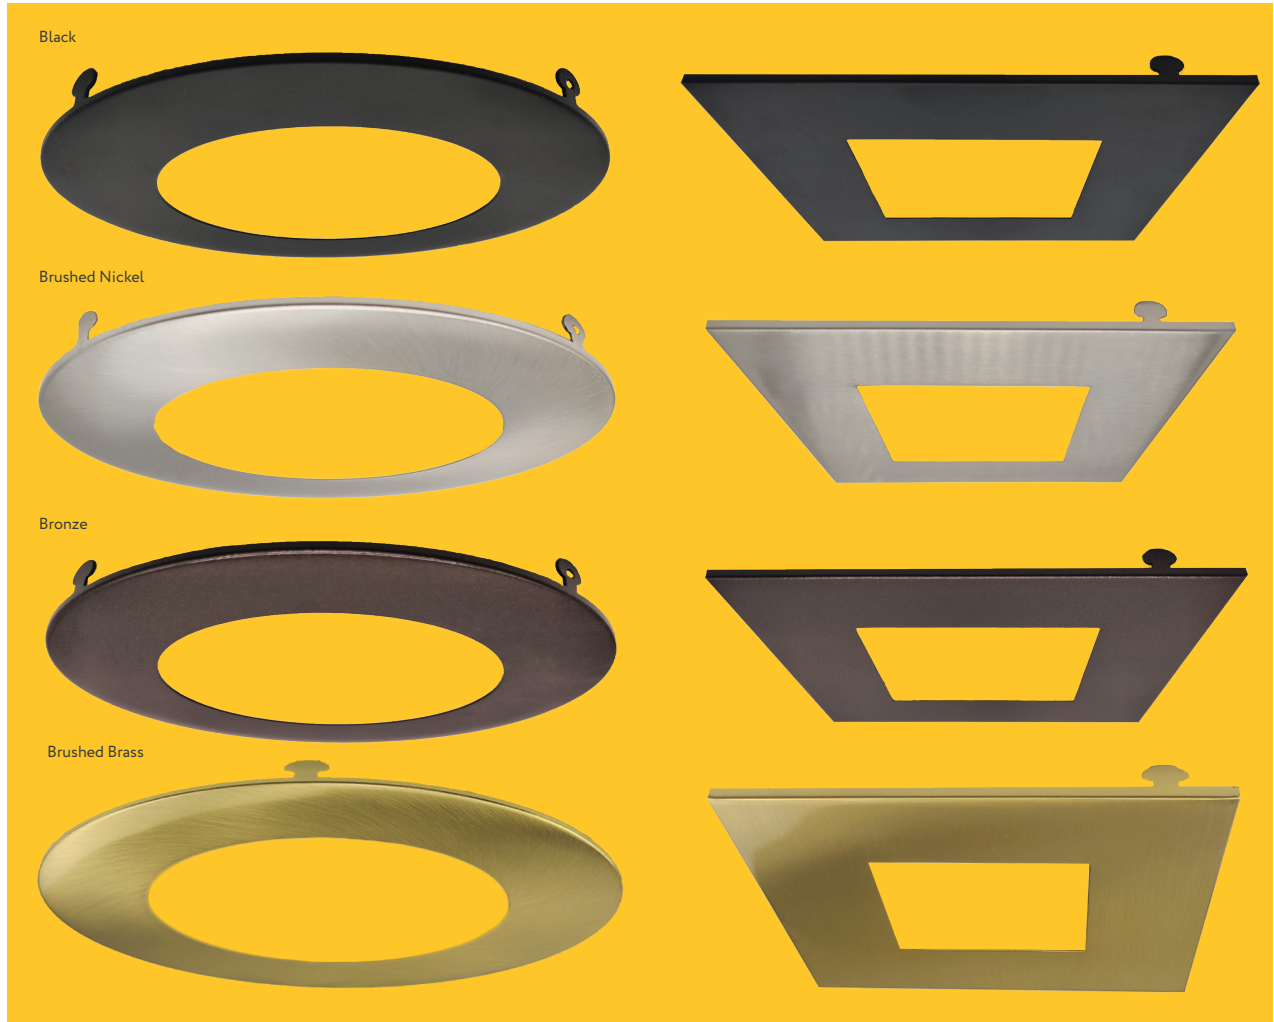

Trim Replacements for 3,4,5 & 6" Wafer Selectable, Round & Square

	ITEM	DESCRIPTION	COLOR	SHAPE	PACK
3 Inch	G-48370	T3/R/COVER/BLACK	Black	Round	10/200
	G-48371	T3/R/COVER/NICKEL	Brushed Nickel	Round	10/200
	G-48372	T3/R/COVER/BRONZE	Bronze	Round	10/200
	G-48382	T3/R/COVER/BRASS	Brushed Brass	Round	10/200
	G-48385	T3/SQ/COVER/BLACK	Black	Square	10/200
	G-48386	T3/SQ/COVER/NICKEL	Brushed Nickel	Square	10/200
	G-48387	T3/SQ/COVER/BRONZE	Bronze	Square	10/200
	G-48397	T3/SQ/COVER/BRASS	Brushed Brass	Square	10/200

	ITEM	DESCRIPTION	COLOR	SHAPE	PACK
4 Inch	G-48373	T4/R/COVER/BLACK	Black	Round	10/100
	G-48374	T4/R/COVER/NICKEL	Brushed Nickel	Round	10/100
	G-48375	T4/R/COVER/BRONZE	Bronze	Round	10/100
	G-48383	T4/R/COVER/BRASS	Brushed Brass	Round	10/100
	G-48388	T4/SQ/COVER/BLACK	Black	Square	10/100
	G-48389	T4/SQ/COVER/NICKEL	Brushed Nickel	Square	10/100
	G-48390	T4/SQ/COVER/BRONZE	Bronze	Square	10/100
	G-48398	T4/SQ/COVER/BRASS	Brushed Brass	Square	10/100

	ITEM	DESCRIPTION	COLOR	SHAPE	PACK
5 Inch	G-48376	T5/R/COVER/BLACK	Black	Round	10/100
	G-48377	T5/R/COVER/NICKEL	Brushed Nickel	Round	10/100
	G-48378	T5/R/COVER/BRONZE	Bronze	Round	10/100
	G-48484	T5/R/COVER/BRASS	Brushed Brass	Round	10/100
	G-48391	T5/SQ/COVER/BLACK	Black	Square	10/100
	G-48392	T5/SQ/COVER/NICKEL	Brushed Nickel	Square	10/100
	G-48393	T5/SQ/COVER/BRONZE	Bronze	Square	10/100
	G-48399	T5/SQ/COVER/BRASS	Brushed Brass	Square	10/100

	ITEM	DESCRIPTION	COLOR	SHAPE	PACK
6 Inch	G-48379	T6/R/COVER/BLACK	Black	Round	10/100
	G-48380	T6/R/COVER/NICKEL	Brushed Nickel	Round	10/100
	G-48381	T6/R/COVER/BRONZE	Bronze	Round	10/100
	G-48408	T6/R/COVER/BRASS	Brushed Brass	Round	10/100
	G-48394	T6/SQ/COVER/BLACK	Black	Square	10/100
	G-48395	T6/SQ/COVER/NICKEL	Brushed Nickel	Square	10/100
	G-48396	T6/SQ/COVER/BRONZE	Bronze	Square	10/100
	G-48409	T6/SQ/COVER/BRASS	Brushed Brass	Square	10/100