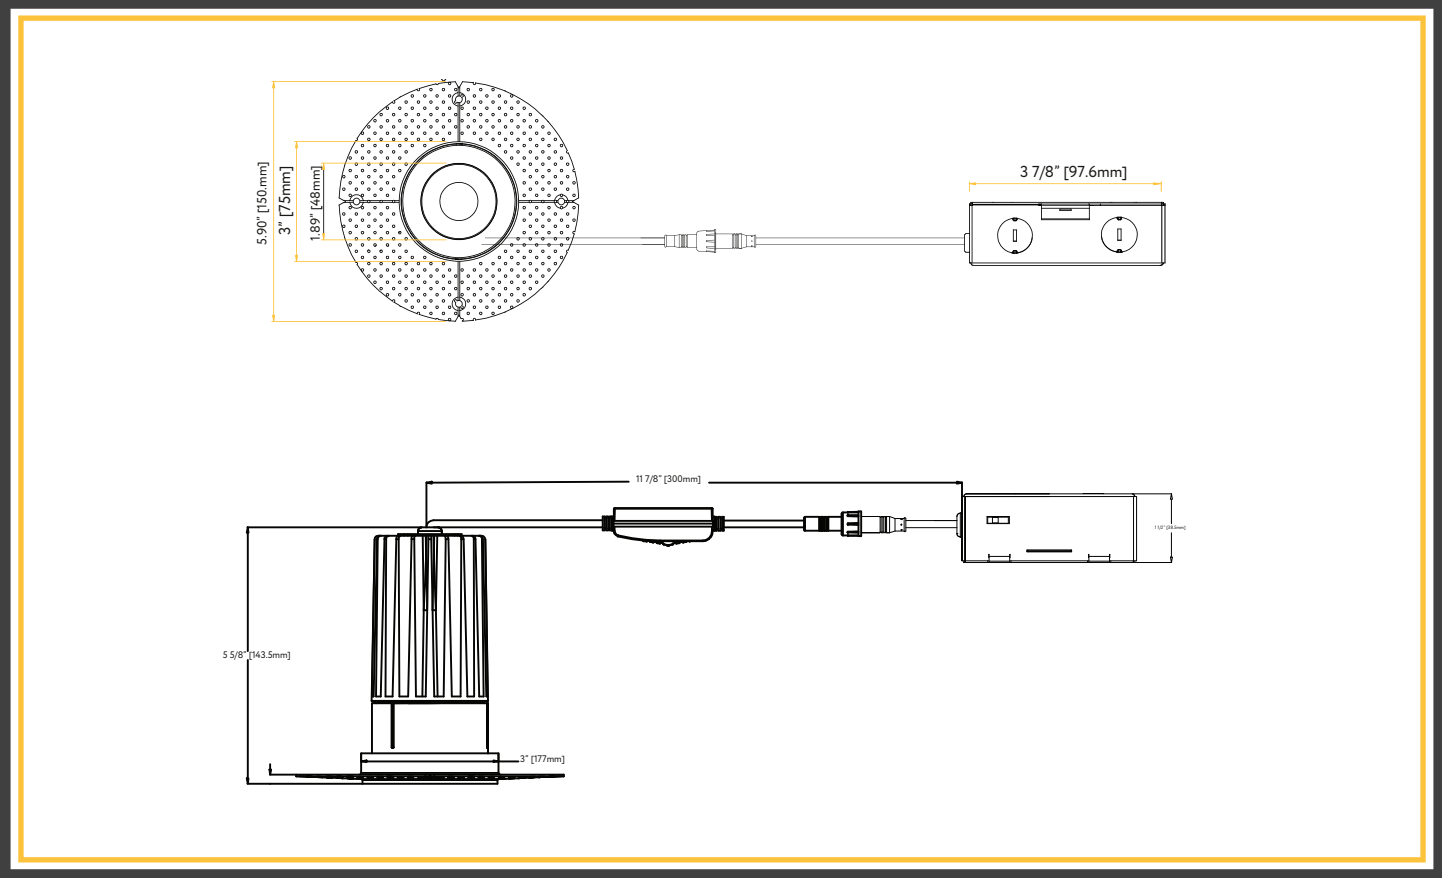

Dimmer List

BRAND	SERIES	MODEL	LOAD	DIMMABILITY	BRAND	SERIES	MODEL	LOAD	DIMMABILITY
LUTRON	ARIADNI	AYCL-153P	150W	OK	LUTRON	TOGGLER	TG-600P	600W	OK
	DIVA	DV-600PR	600W	OK		TOGGLER	TGCL-153P	150W	OK
	DIVA	DVCL-153P	150W	OK		CASETA	WIRELESS DIMMER	150W	OK
	MAESTRO	MACL-153MH	600W	OK	SURESLIDE	6633	600W	OK	
	MAESTRO WIRELESS	MRF2-6CL	150W	OK	SURESLIDE DECORA	6674	600W	20-100%	
	ROTARY	D-600P	600W	OK	TRIMATRON	6602	600W	20-100%	
	ELECTRONIC	NTELV-300P	600W	OK	ILLVMATECH	IPL06	600W	OK	
	SKYLARK	S-600P	600W	OK	LEGRAND	ADORNE	ADTP703TU	700W	20-100%
	SKYLARK CONTOUR	CT-600P	600W	OK	HARMONY	H703PTW	700W	OK	
	SKYLARK CONTOUR	CLCL-153P	153W	OK	COOPER	ASPIRE	9540	1000W	OK
					DEVINE	DAL06P	300W	OK