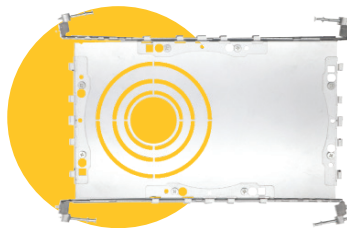

G-20249

- SOFT WHITE 2700K
- WARM WHITE 3000K
- NEUTRAL WHITE 3500K
- COOL WHITE 4100K
- SUPER WHITE 5000K

Pack:18

ITEM		G-20249	
DESCRIPTION	R3/16W/R/LED/TL/5CCT HO	DIMMABLE	Triac or 0-10 Dimming
COLOR TEMP	27, 30, 35, 41, 50k	CUTOUT	3.4
OUTPUT LUMEN	1450	OD	5.85
INPUT VOLTS	120-277V	HEIGHT	5.2
WATTAGE	16W	mA	360
EQUIV. WATTAGE	125W	OUTPUT VOLTS	36V DC
CRI	>90		

Accessories

Emergency LED Driver

- 15W G-48410 30W G-48411
- 60W G-95521 25W G-95525

New Construction Plate

G-19981 (2 Punch Out)

Extension Cords

G-20210 6ft G-20211 10ft

Dimmable:
5%