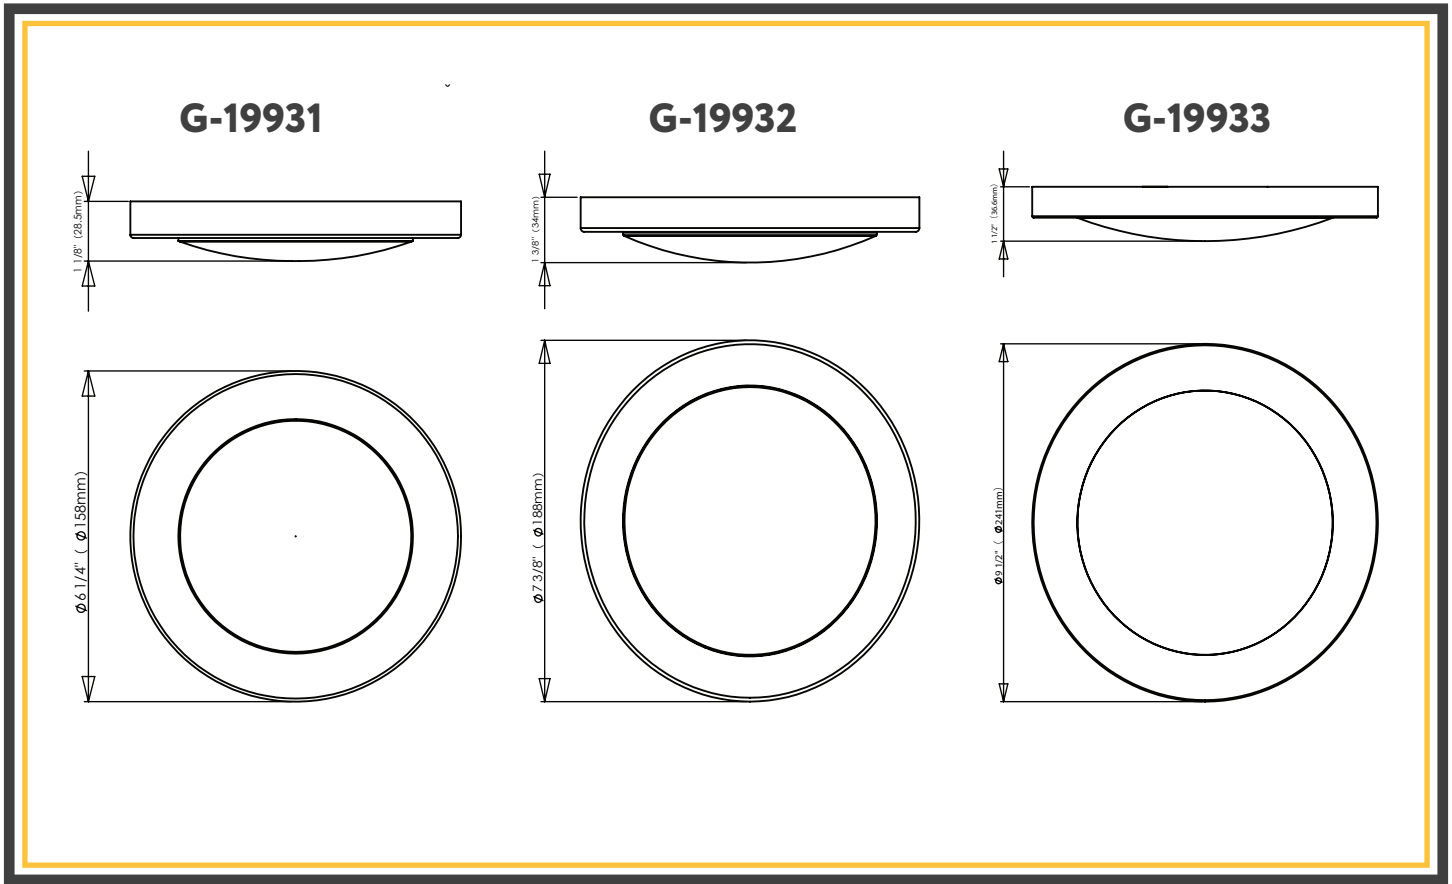

Dimmer List

BRAND	SERIES	MODEL	LOAD	DIMMABILITY	BRAND	SERIES	MODEL	LOAD	DIMMABILITY
LUTRON	ARIADNI	AYCL-153P	150W	OK	LUTRON	TOGLER	TG-600P	600W	OK
	DIVA	DV-600PR	600W	OK		TOGLER	TGCL-153P	150W	OK
	DIVA	DVCL-153P	150W	OK		CASETA	WIRELESS DIMMER	150W	OK
	MAESTRO	MACL-153MH	600W	OK	LEVITON	SURESLIDE	6633	600W	OK
	MAESTRO WIRELESS	MRF2-6CL	150W	OK		SURESLIDE DECORA	6674	600W	20-100%
	ROTARY	D-600P	600W	OK		TRIMATRON	6602	600W	20-100%
	ELECTRONIC	NTELV-300P	600W	OK		ILLVMATECH	IPL06	600W	OK
	SKYLARK	S-600P	600W	OK	LEGRAND	ADORNE	ADTP703TU	700W	20-100%
	SKYLARK CONTOUR	CT-600P	600W	OK		HARMONY	H703PTW	700W	OK
	SKYLARK CONTOUR	CLCL-153P	153W	OK	COOPER	ASPIRE	9540	1000W	OK
				DEVINE		DAL06P	300W	OK