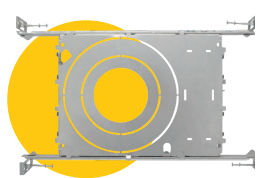

Accessories

Emergency LED Driver

15W G-48410 30W G-48411

New Construction Plate

ITEM G-19969

120-277V Drivers (0-10 Dimming)

For G-96022 Use G-48300
For G-96023 Use G-48302
For G-96024 Use G-48304

Extension Cords

G-20247 5ft G-20248 10ft

Dimensions

Dimensions

9W - Wall Wash

15-24W - Wall Wash

Driver Box for G-96022

Driver Box for G-96023

Driver Box for G-96024