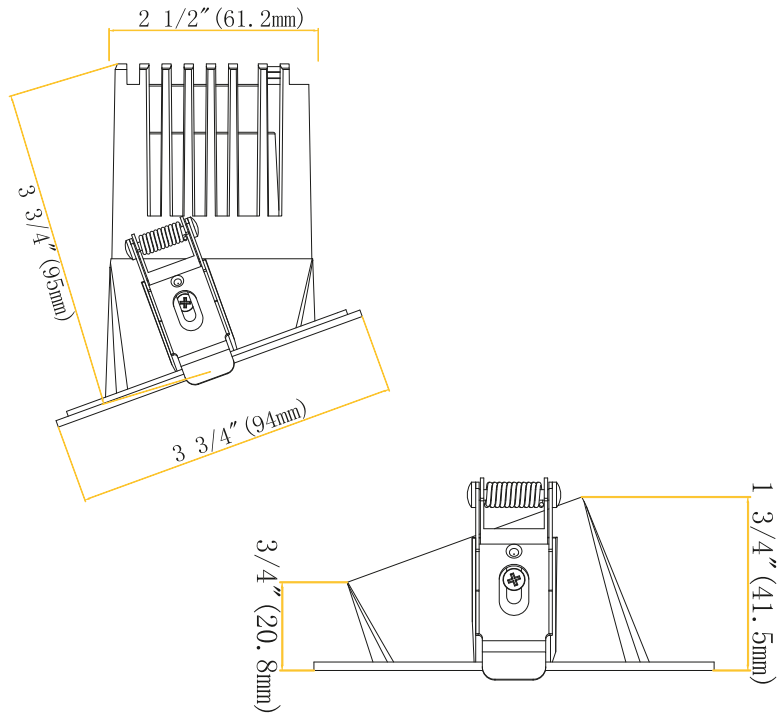

Accessories

Emergency LED Driver

15W G-48410 30W G-48411

New Construction Plate

ITEM G-19969

120-277V Drivers (0-10 Dimming)

For G-96022 Use G-48300
For G-96023 Use G-48302
For G-96024 Use G-48304

Extension Cords

G-20247 5ft G-20248 10ft

Dimensions

Dimensions

9W - Wall Wash

15-24W - Wall Wash

Driver Box for G-96022

Driver Box for G-96023

Driver Box for G-96024