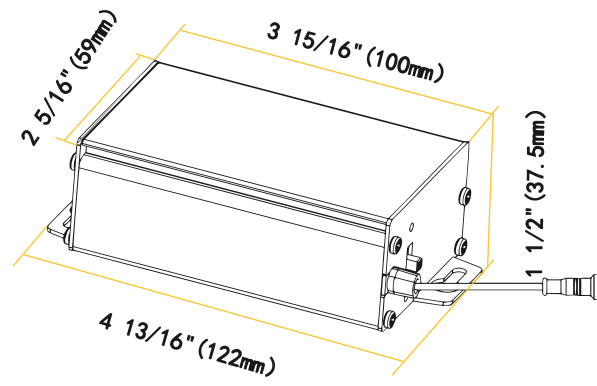

G-20247 5ft G-20248 10ft

Dimensions

Dimensions

9W - Wall Wash

15-24W - Wall Wash

Driver Box for G-96022

Driver Box for G-96023

Driver Box for G-96024