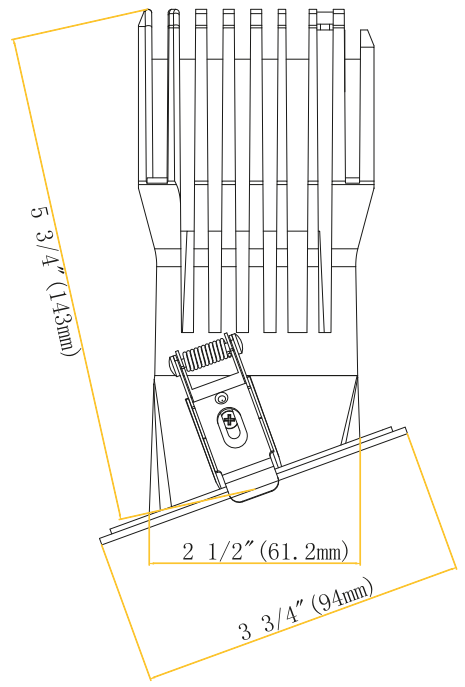

3" REGRESS LUMINAIRE CHANGEABLE TRIM

G-96022

G-96023

G-96024
NON-IC

ITEM	G-96022	G-96023	G-96024
DESCRIPTION	M3/9W/LED/5CCT	M3/15W/LED/5CCT	M3/24W/LED/5CCT NON-IC
COLOR TEMP	27, 30, 35, 41, 50k	27, 30, 35, 41, 50k	27, 30, 35, 41, 50k
OUTPUT LUMEN	850	1400	1800
BEAM ANGLE	40	60	60
WATTAGE	9W	15W	24W
INPUT VOLTS	120V	120V	120V
EQUIV. WATTAGE	75W	175W	200W
CRI	90>	90>	90>
DIMMABLE	Yes	Yes	Yes
OD	3.7	3.7	3.7
HEIGHT	3.50,	5.50,	5.50,
CUTOUT	2.95"	2.95"	2.95"
mA	210mA	350mA	570mA
OUTPUT VOLTS	33-38V	33-38V	33-38V
IC-Rated	Yes	Yes	No
Pack	18	18	18

G-20247 5ft G-20248 10ft

Dimensions

Dimensions

9W - Wall Wash

15-24W - Wall Wash

Driver Box for G-96022

Driver Box for G-96023

Driver Box for G-96024