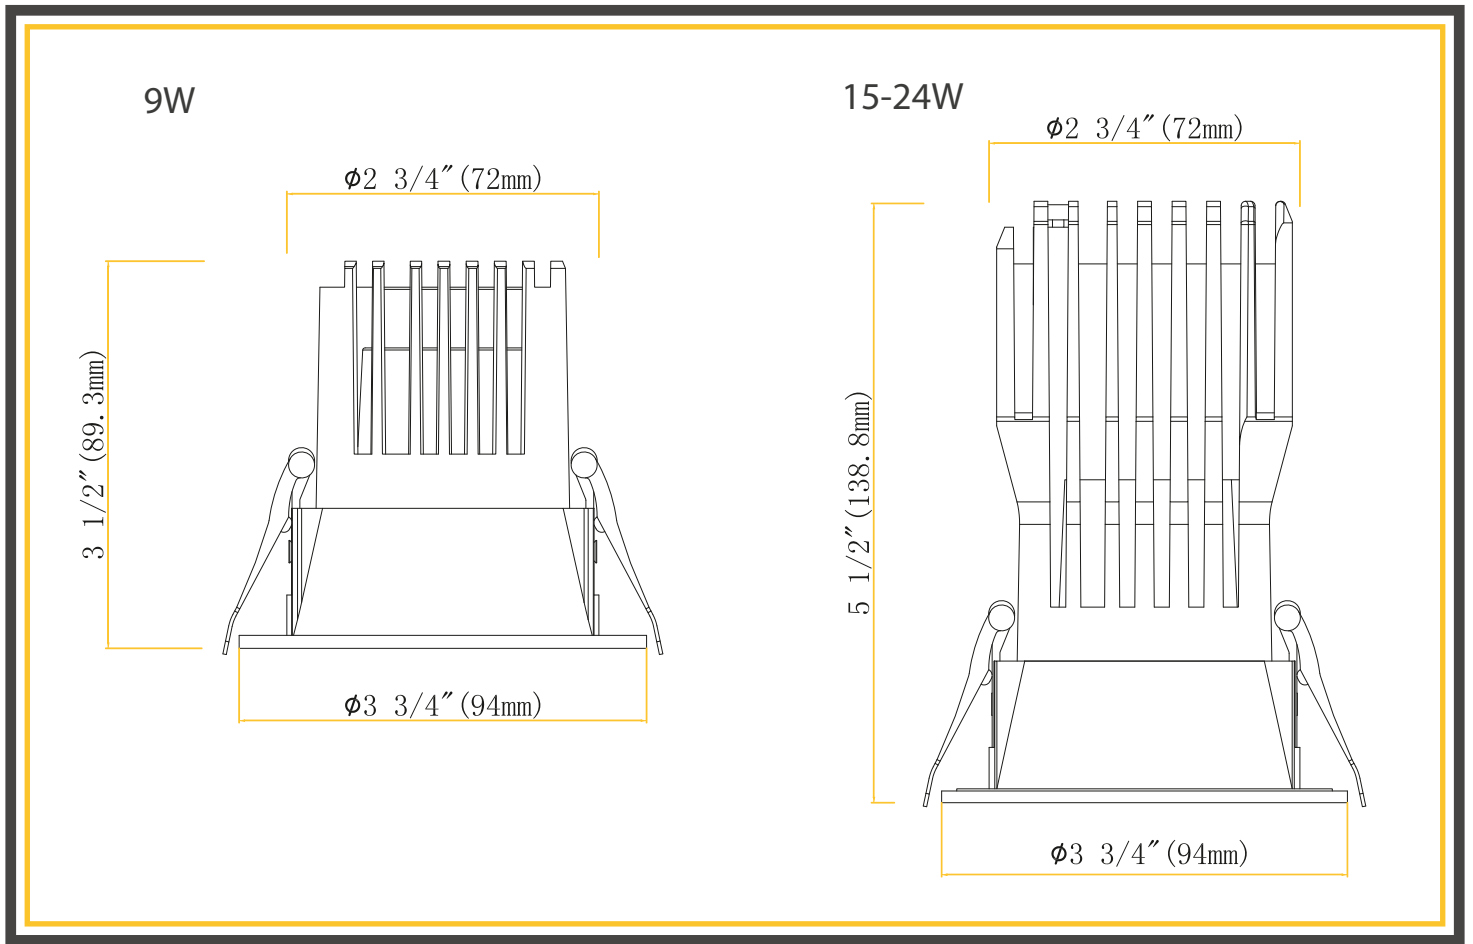

3" REGRESS LUMINAIRE CHANGEABLE TRIM

G-96022

G-96023

G-96024
NON-IC

ITEM	G-96022	G-96023	G-96024
DESCRIPTION	M3/9W/LED/5CCT	M3/15W/LED/5CCT	M3/24W/LED/5CCT NON-IC
COLOR TEMP	27, 30, 35, 41, 50k	27, 30, 35, 41, 50k	27, 30, 35, 41, 50k
OUTPUT LUMEN	850	1400	1800
BEAM ANGLE	40	60	60
WATTAGE	9W	15W	24W
INPUT VOLTS	120V	120V	120V
EQUIV. WATTAGE	75W	175W	200W
CRI	90>	90>	90>
DIMMABLE	Yes	Yes	Yes
OD	3.7	3.7	3.7
HEIGHT	3.50,	5.50,	5.50,
CUTOUT	2.95"	2.95"	2.95"
mA	210mA	350mA	570mA
OUTPUT VOLTS	33-38V	33-38V	33-38V
IC-Rated	Yes	Yes	No
Pack	18	18	18

Accessories

Emergency LED Driver

15W G-48410 30W G-48411

New Construction Plate

ITEM G-19969

120-277V Drivers (0-10 Dimming)

For G-96022 Use G-48300
For G-96023 Use G-48302
For G-96024 Use G-48304

Extension Cords

G-20247 5ft G-20248 10ft

Dimensions

Dimensions

9W - Wall Wash

15-24W - Wall Wash

Driver Box for G-96022

Driver Box for G-96023

Driver Box for G-96024