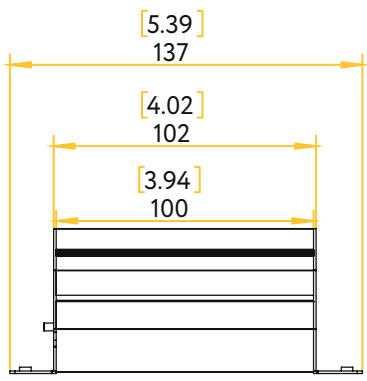

G-20247 5ft G-20248 10ft

Dimensions

Dimensions

9W - Wall Wash

15-24W - Wall Wash

Driver Box for G-96022

Driver Box for G-96023

Driver Box for G-96024