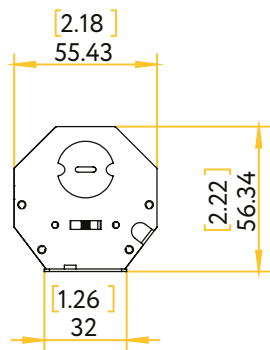

3" REGRESS LUMINAIRE CHANGEABLE TRIM

G-96022

G-96023

G-96024
NON-IC

ITEM	G-96022	G-96023	G-96024
DESCRIPTION	M3/9W/LED/5CCT	M3/15W/LED/5CCT	M3/24W/LED/5CCT NON-IC
COLOR TEMP	27, 30, 35, 41, 50k	27, 30, 35, 41, 50k	27, 30, 35, 41, 50k
OUTPUT LUMEN	850	1400	1800
BEAM ANGLE	40	60	60
WATTAGE	9W	15W	24W
INPUT VOLTS	120V	120V	120V
EQUIV. WATTAGE	75W	175W	200W
CRI	90>	90>	90>
DIMMABLE	Yes	Yes	Yes
OD	3.7	3.7	3.7
HEIGHT	3.50,	5.50,	5.50,
CUTOUT	2.95"	2.95"	2.95"
mA	210mA	350mA	570mA
OUTPUT VOLTS	33-38V	33-38V	33-38V
IC-Rated	Yes	Yes	No
Pack	18	18	18

G-20247 5ft G-20248 10ft

Dimensions

Dimensions

9W - Wall Wash

15-24W - Wall Wash

Driver Box for G-96022

Driver Box for G-96023

Driver Box for G-96024