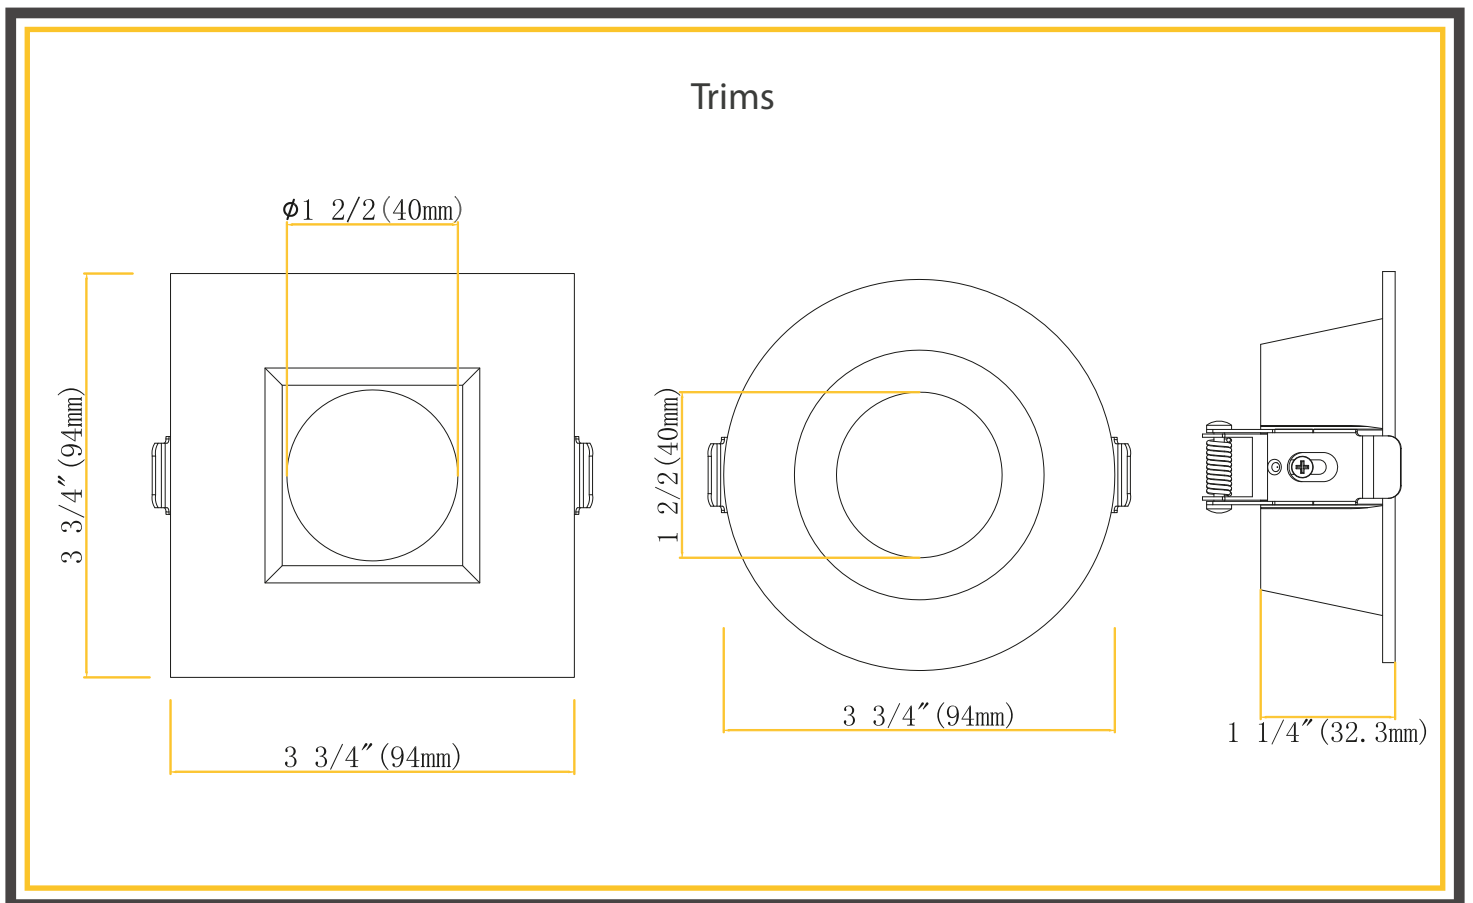

Accessories

Emergency LED Driver

15W G-48410 30W G-48411

New Construction Plate

ITEM G-19969

120-277V Drivers (0-10 Dimming)

For G-96022 Use G-48300
For G-96023 Use G-48302
For G-96024 Use G-48304

Extension Cords

G-20247 5ft G-20248 10ft

Dimensions

Dimensions

9W - Wall Wash

15-24W - Wall Wash

Driver Box for G-96022

Driver Box for G-96023

Driver Box for G-96024