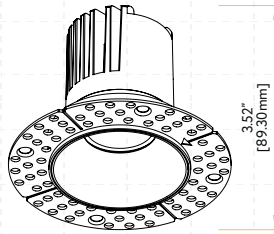

 Pack: 8/64

Trimless **NEW**

					
G-10927	G-10933	G-10928	G-10934	G-10929	G-10935
K3/RD/W/TL	K3/SQ/W/TL	K3/RD/BL/TL	K3/SQ/BL/TL	K3/RD/BN/TL	K3/SQ/BN/TL
White	White	Black	Black	Nickel	Nickel
Round	Square	Round	Square	Round	Square
					
G-10930	G-10936	G-10931	G-10937		
K3/RD/BR/TL	K3/SQ/BR/TL	K3/RD/BB/TL	K3/SQ/BB/TL		
Bronze	Bronze	Brass	Brass		
Round	Square	Round	Square		

 Pack: 36

STYLE	CUT OUT	OD	HEIGHT	PLATE
TRIMMED	2.95"	3.7"	Regular 3.50" / HO 5.50"	G-19969
TRIMLESS ROUND	3.10"	4.72"	Regular 3.52" / HO 5.46"	G-19981 2 Punch Out
TRIMLESS SQUARE	Sq 3.46" Rd 4.90"	7.09"	Regular 4.30" / HO 6.25"	G-19981 3 Punch Out

Trimmed Round

Trimmed Square

Trimless Round

Trimless Square

Wave Round

Wall Wash Round

Wall Wash Square

Driver Box for G-96022