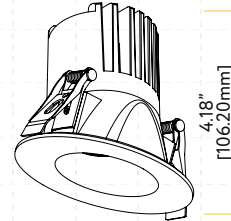

 Pack: 36

STYLE	CUT OUT	OD	HEIGHT	PLATE
TRIMMED	2.95"	3.7"	Regular 3.50" / HO 5.50"	G-19969
TRIMLESS ROUND	3.10"	4.72"	Regular 3.52" / HO 5.46"	G-19981 2 Punch Out
TRIMLESS SQUARE	Sq 3.46" Rd 4.90"	7.09"	Regular 4.30" / HO 6.25"	G-19981 3 Punch Out

Trimmed Round

Trimmed Square

Trimless Round

Trimless Square

Wave Round

Wall Wash Round

Wall Wash Square

Driver Box for G-96022