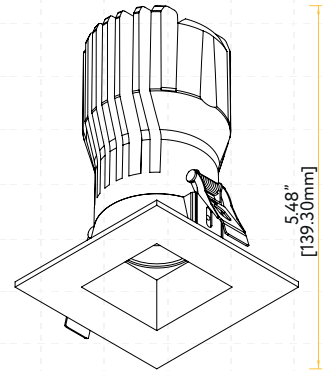

 Pack: 8/64

Trimless **NEW**

					
G-10927	G-10933	G-10928	G-10934	G-10929	G-10935
K3/RD/W/TL	K3/SQ/W/TL	K3/RD/BL/TL	K3/SQ/BL/TL	K3/RD/BN/TL	K3/SQ/BN/TL
White	White	Black	Black	Nickel	Nickel
Round	Square	Round	Square	Round	Square
					
G-10930	G-10936	G-10931	G-10937		
K3/RD/BR/TL	K3/SQ/BR/TL	K3/RD/BB/TL	K3/SQ/BB/TL		
Bronze	Bronze	Brass	Brass		
Round	Square	Round	Square		

 Pack: 36

STYLE	CUT OUT	OD	HEIGHT	PLATE
TRIMMED	2.95"	3.7"	Regular 3.50" / HO 5.50"	G-19969
TRIMLESS ROUND	3.10"	4.72"	Regular 3.52" / HO 5.46"	G-19981 2 Punch Out
TRIMLESS SQUARE	Sq 3.46" Rd 4.90"	7.09"	Regular 4.30" / HO 6.25"	G-19981 3 Punch Out

Trimmed Round

Trimmed Square

Trimless Round

Trimless Square

Wave Round

Wall Wash Round

Wall Wash Square

Driver Box for G-96022