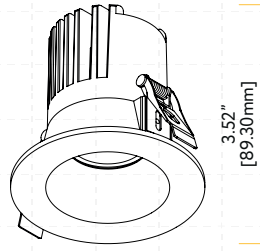

Trimmed Round