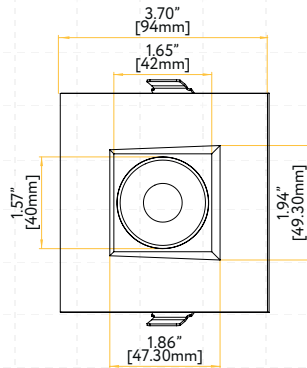

 Pack: 36

STYLE	CUT OUT	OD	HEIGHT	PLATE
TRIMMED	2.95"	3.7"	Regular 3.50" / HO 5.50"	G-19969
TRIMLESS ROUND	3.10"	4.72"	Regular 3.52" / HO 5.46"	G-19981 2 Punch Out
TRIMLESS SQUARE	Sq 3.46" Rd 4.90"	7.09"	Regular 4.30" / HO 6.25"	G-19981 3 Punch Out

Trimmed Round

Trimmed Square

Trimless Round

Trimless Square

Wave Round

Wall Wash Round

Wall Wash Square

Driver Box for G-96022