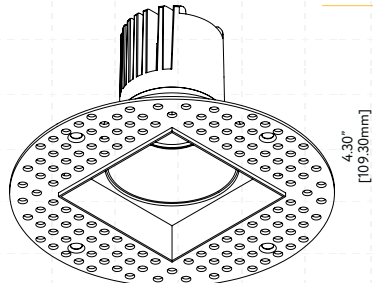

 Pack: 36

STYLE	CUT OUT	OD	HEIGHT	PLATE
TRIMMED	2.95"	3.7"	Regular 3.50" / HO 5.50"	G-19969
TRIMLESS ROUND	3.10"	4.72"	Regular 3.52" / HO 5.46"	G-19981 2 Punch Out
TRIMLESS SQUARE	Sq 3.46" Rd 4.90"	7.09"	Regular 4.30" / HO 6.25"	G-19981 3 Punch Out

Trimmed Round

Trimmed Square

Trimless Round

Trimless Square

Wave Round

Wall Wash Round

Wall Wash Square

Driver Box for G-96022