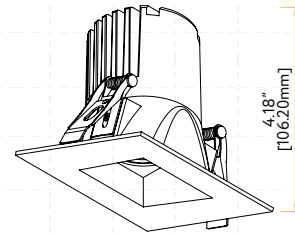

 Pack: 36

STYLE	CUT OUT	OD	HEIGHT	PLATE
TRIMMED	2.95"	3.7"	Regular 3.50" / HO 5.50"	G-19969
TRIMLESS ROUND	3.10"	4.72"	Regular 3.52" / HO 5.46"	G-19981 2 Punch Out
TRIMLESS SQUARE	Sq 3.46" Rd 4.90"	7.09"	Regular 4.30" / HO 6.25"	G-19981 3 Punch Out

Trimmed Round

Trimmed Square

Trimless Round

Trimless Square

Wave Round

Wall Wash Round

Wall Wash Square

Driver Box for G-96022