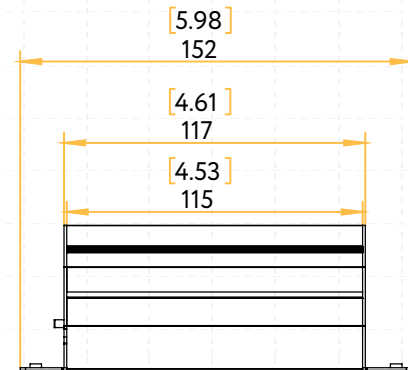

Driver Box for G-96024