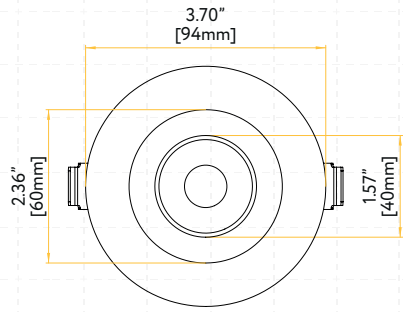

Trimmed Round