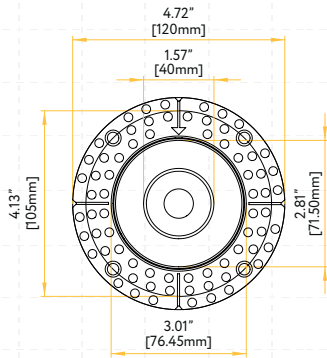

 Pack: 36

STYLE	CUT OUT	OD	HEIGHT	PLATE
TRIMMED	2.95"	3.7"	Regular 3.50" / HO 5.50"	G-19969
TRIMLESS ROUND	3.10"	4.72"	Regular 3.52" / HO 5.46"	G-19981 2 Punch Out
TRIMLESS SQUARE	Sq 3.46" Rd 4.90"	7.09"	Regular 4.30" / HO 6.25"	G-19981 3 Punch Out

Trimmed Round

Trimmed Square

Trimless Round

Trimless Square

Wave Round

Wall Wash Round

Wall Wash Square

Driver Box for G-96022