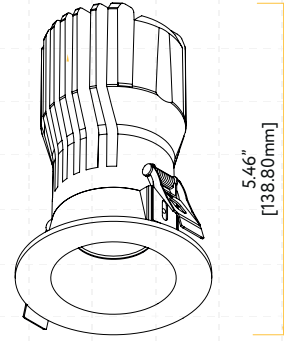

Trimmed Round