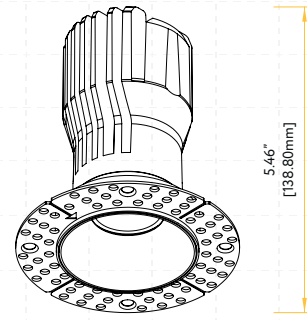

 Pack: 8/64

Trimless **NEW**

					
G-10927	G-10933	G-10928	G-10934	G-10929	G-10935
K3/RD/W/TL	K3/SQ/W/TL	K3/RD/BL/TL	K3/SQ/BL/TL	K3/RD/BN/TL	K3/SQ/BN/TL
White	White	Black	Black	Nickel	Nickel
Round	Square	Round	Square	Round	Square
					
G-10930	G-10936	G-10931	G-10937		
K3/RD/BR/TL	K3/SQ/BR/TL	K3/RD/BB/TL	K3/SQ/BB/TL		
Bronze	Bronze	Brass	Brass		
Round	Square	Round	Square		

 Pack: 36

STYLE	CUT OUT	OD	HEIGHT	PLATE
TRIMMED	2.95"	3.7"	Regular 3.50" / HO 5.50"	G-19969
TRIMLESS ROUND	3.10"	4.72"	Regular 3.52" / HO 5.46"	G-19981 2 Punch Out
TRIMLESS SQUARE	Sq 3.46" Rd 4.90"	7.09"	Regular 4.30" / HO 6.25"	G-19981 3 Punch Out

Trimmed Round

Trimmed Square

Trimless Round

Trimless Square

Wave Round

Wall Wash Round

Wall Wash Square

Driver Box for G-96022