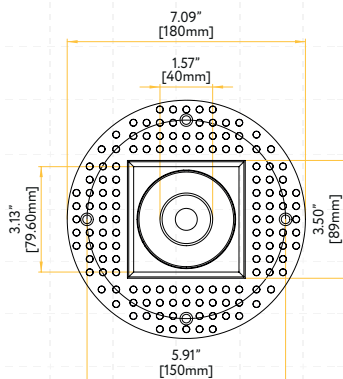

 Pack: 36

STYLE	CUT OUT	OD	HEIGHT	PLATE
TRIMMED	2.95"	3.7"	Regular 3.50" / HO 5.50"	G-19969
TRIMLESS ROUND	3.10"	4.72"	Regular 3.52" / HO 5.46"	G-19981 2 Punch Out
TRIMLESS SQUARE	Sq 3.46" Rd 4.90"	7.09"	Regular 4.30" / HO 6.25"	G-19981 3 Punch Out

Trimmed Round

Trimmed Square

Trimless Round

Trimless Square

Wave Round

Wall Wash Round

Wall Wash Square

Driver Box for G-96022