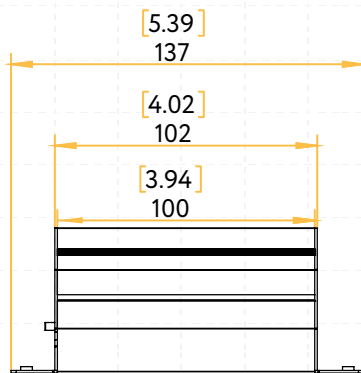

Wave Round

Wall Wash Round

Wall Wash Square

Driver Box for G-96022

Driver Box for G-96023

Driver Box for G-96024