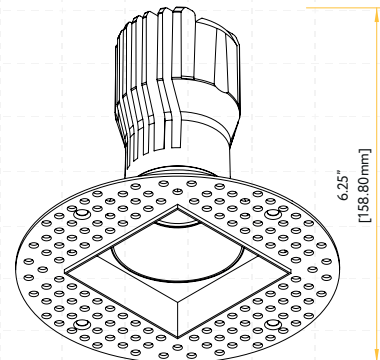

 Pack: 36

STYLE	CUT OUT	OD	HEIGHT	PLATE
TRIMMED	2.95"	3.7"	Regular 3.50" / HO 5.50"	G-19969
TRIMLESS ROUND	3.10"	4.72"	Regular 3.52" / HO 5.46"	G-19981 2 Punch Out
TRIMLESS SQUARE	Sq 3.46" Rd 4.90"	7.09"	Regular 4.30" / HO 6.25"	G-19981 3 Punch Out

Trimmed Round

Trimmed Square

Trimless Round

Trimless Square

Wave Round

Wall Wash Round

Wall Wash Square

Driver Box for G-96022