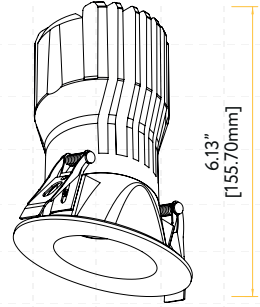

 Pack: 36

STYLE	CUT OUT	OD	HEIGHT	PLATE
TRIMMED	2.95"	3.7"	Regular 3.50" / HO 5.50"	G-19969
TRIMLESS ROUND	3.10"	4.72"	Regular 3.52" / HO 5.46"	G-19981 2 Punch Out
TRIMLESS SQUARE	Sq 3.46" Rd 4.90"	7.09"	Regular 4.30" / HO 6.25"	G-19981 3 Punch Out

Trimmed Round

Trimmed Square

Trimless Round

Trimless Square

Wave Round

Wall Wash Round

Wall Wash Square

Driver Box for G-96022