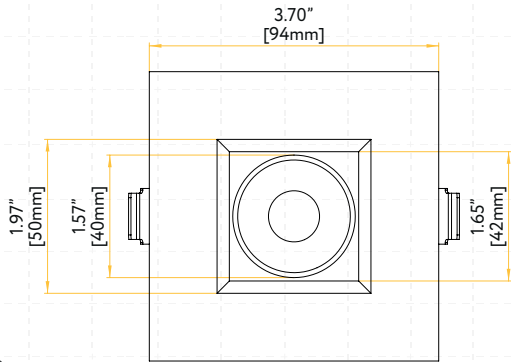

Trimmed Square