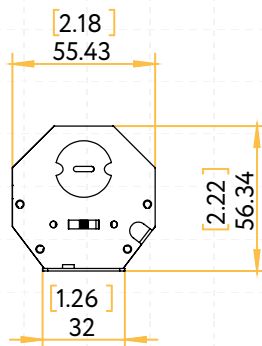

Wave Round

Wall Wash Round

Wall Wash Square

Driver Box for G-96022

Driver Box for G-96023

Driver Box for G-96024