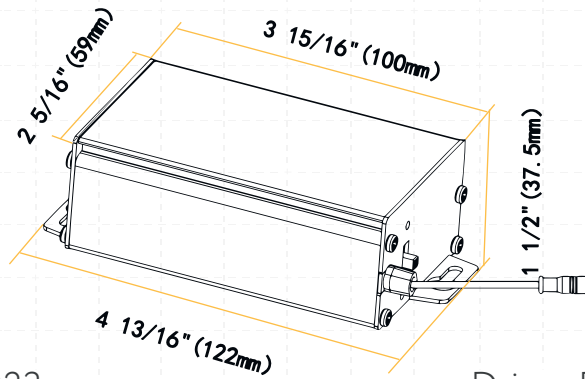

 Pack: 36

STYLE	CUT OUT	OD	HEIGHT	PLATE
TRIMMED	2.95"	3.7"	Regular 3.50" / HO 5.50"	G-19969
TRIMLESS ROUND	3.10"	4.72"	Regular 3.52" / HO 5.46"	G-19981 2 Punch Out
TRIMLESS SQUARE	Sq 3.46" Rd 4.90"	7.09"	Regular 4.30" / HO 6.25"	G-19981 3 Punch Out

Trimmed Round

Trimmed Square

Trimless Round

Trimless Square

Wave Round

Wall Wash Round

Wall Wash Square

Driver Box for G-96022