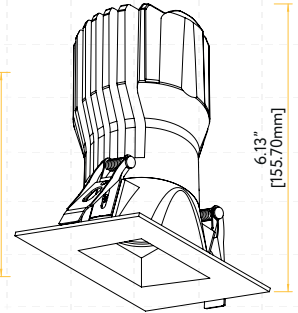

 Pack: 36

STYLE	CUT OUT	OD	HEIGHT	PLATE
TRIMMED	2.95"	3.7"	Regular 3.50" / HO 5.50"	G-19969
TRIMLESS ROUND	3.10"	4.72"	Regular 3.52" / HO 5.46"	G-19981 2 Punch Out
TRIMLESS SQUARE	Sq 3.46" Rd 4.90"	7.09"	Regular 4.30" / HO 6.25"	G-19981 3 Punch Out

Trimmed Round

Trimmed Square

Trimless Round

Trimless Square

Wave Round

Wall Wash Round

Wall Wash Square

Driver Box for G-96022