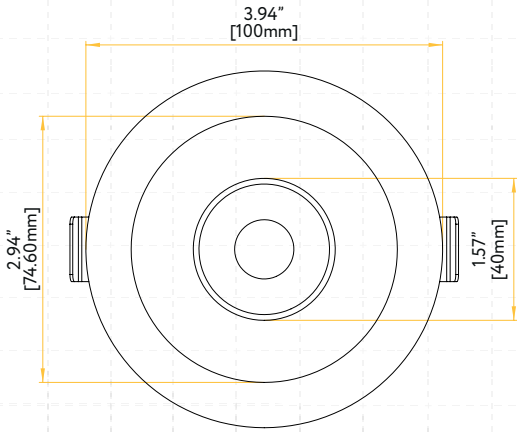

 Pack: 36

STYLE	CUT OUT	OD	HEIGHT	PLATE
TRIMMED	2.95"	3.7"	Regular 3.50" / HO 5.50"	G-19969
TRIMLESS ROUND	3.10"	4.72"	Regular 3.52" / HO 5.46"	G-19981 2 Punch Out
TRIMLESS SQUARE	Sq 3.46" Rd 4.90"	7.09"	Regular 4.30" / HO 6.25"	G-19981 3 Punch Out

Trimmed Round

Trimmed Square

Trimless Round

Trimless Square

Wave Round

Wall Wash Round

Wall Wash Square

Driver Box for G-96022