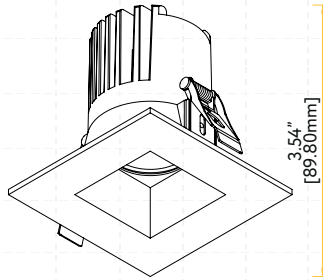

Trimmed Square