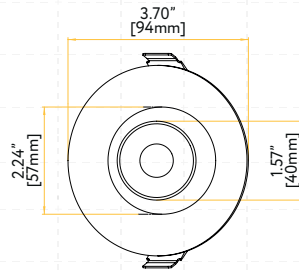

 Pack: 36

STYLE	CUT OUT	OD	HEIGHT	PLATE
TRIMMED	2.95"	3.7"	Regular 3.50" / HO 5.50"	G-19969
TRIMLESS ROUND	3.10"	4.72"	Regular 3.52" / HO 5.46"	G-19981 2 Punch Out
TRIMLESS SQUARE	Sq 3.46" Rd 4.90"	7.09"	Regular 4.30" / HO 6.25"	G-19981 3 Punch Out

Trimmed Round

Trimmed Square

Trimless Round

Trimless Square

Wave Round

Wall Wash Round

Wall Wash Square

Driver Box for G-96022