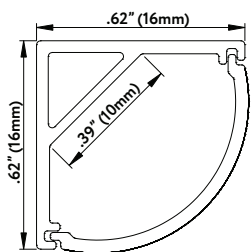

# G-96323

| ITEM           | G-96323     |
|----------------|-------------|
| DESCRIPTION    | CH/SMC/OP/8 |
| LENGTH         | 96"         |
| MATERIAL       | Aluminum    |
| COVER MATERIAL | pc opal     |

## Dimensions