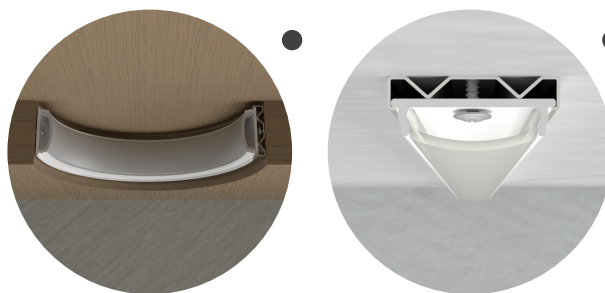

# G-96322

ITEM	<b>G-96322</b>
DESCRIPTION	CH/SM/FLEX/OP/8
LENGTH	96"
MATERIAL	Aluminum
COVER MATERIAL	pc opal

Pack: Master 90, 10 Tube, 1 in a bag

## Dimensions

## Installation Guide

Screw in Channel or use Mounting Clip