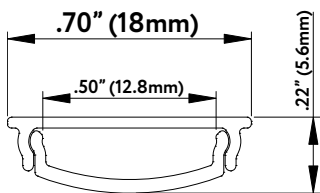

# G-96322

ITEM	<b>G-96322</b>
DESCRIPTION	CH/SM/FLEX/OP/8
LENGTH	96"
MATERIAL	Aluminum
COVER MATERIAL	pc opal

Pack: Master 90, 10 Tube, 1 in a bag

## Dimensions