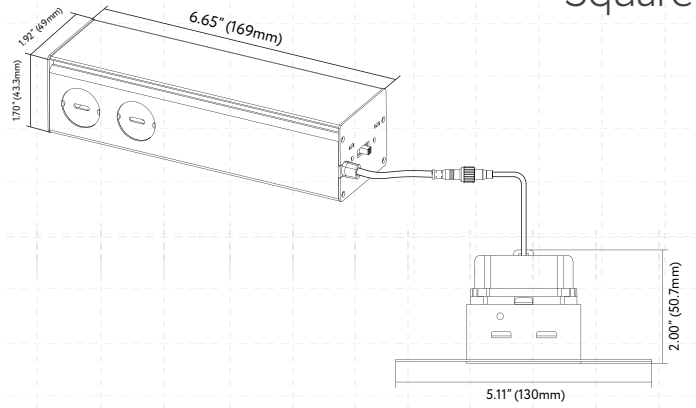

Round

Square

Dimmer List

BRAND	SERIES	MODEL	LOAD	BRAND	SERIES	MODEL	LOAD	
LUTRON	SKYLARK CONTOUR	LECL-153P	150W	LUTRON	TOGGLER	TGCL-153P	150W	
		CTCL-150H	150W		ARIADNI	AYCL-153P	150W	
		LGCL-153PLH	150W			MAESTRO	MACL-153M	600W
		CTCL-153P	150W	ILLUMATECH		IPL06	150W	
		SCL-153P	150W		LEVITON	SURESLIDE	6672	150W
		S-600P	600W			6674	150W	
	CASETA	PD-6WCL	150W	EATON	SMART DIMMER	AAL06	300W	
		PD-5NE	150W	PASS & SEYMOUR	HARMONY	DCL453PTCCCV6	150W	
		PD-10NXD	250W		GE	ROCKER	10464	150W
	DIVA	DVCL-153P	150W	TOGGLE		18027	150W