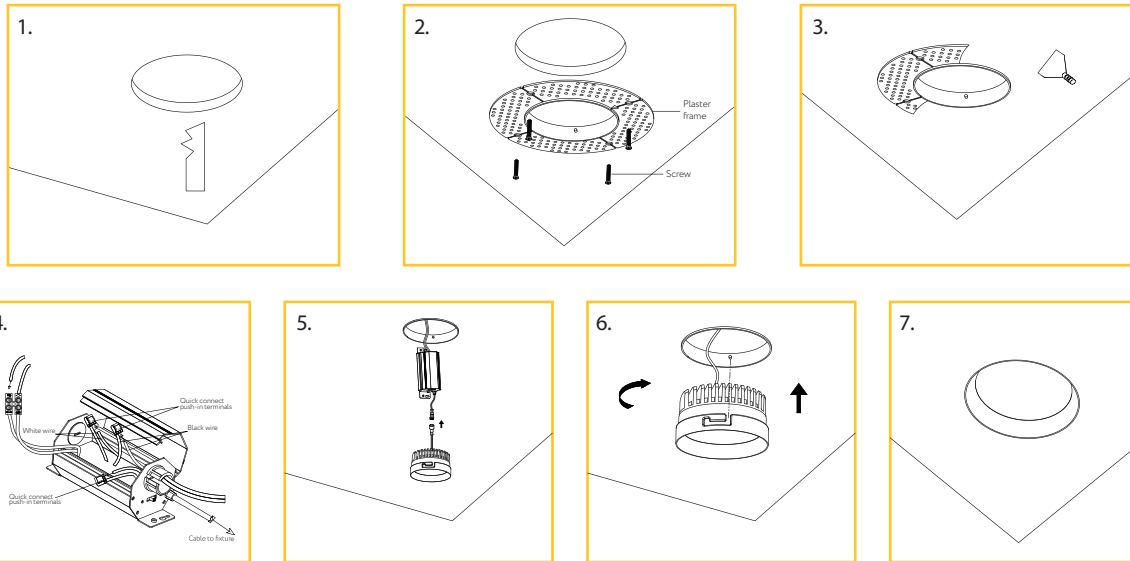

Installation Instructions

Dimmable: 5% Triac or 0-10

Lifetime: 50,000 hours

Warranty: 3 years

Multi Volts: 120-277V