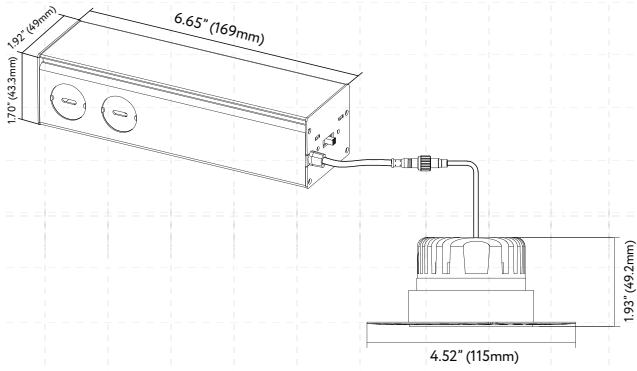

Round

Square

Dimmer List

BRAND	SERIES	MODEL	LOAD	BRAND	SERIES	MODEL	LOAD	
LUTRON	SKYLARK CONTOUR	LECL-153P	150W	LUTRON	TOGGLER	TGCL-153P	150W	
		CTCL-150H	150W		ARIADNI	AYCL-153P	150W	
		LGCL-153PLH	150W			MAESTRO	MACL-153M	600W
		CTCL-153P	150W	ILLUMATECH		IPL06	150W	
		SCL-153P	150W		LEVITON	SURESLIDE	6672	150W
		S-600P	600W			6674	150W	
	CASETA	PD-6WCL	150W	EATON	SMART DIMMER	AAL06	300W	
		PD-5NE	150W	PASS & SEYMOUR	HARMONY	DCL453PTCCCV6	150W	
		PD-10NXD	250W		GE	ROCKER	10464	150W
	DIVA	DVCL-153P	150W	TOGGLE		18027	150W