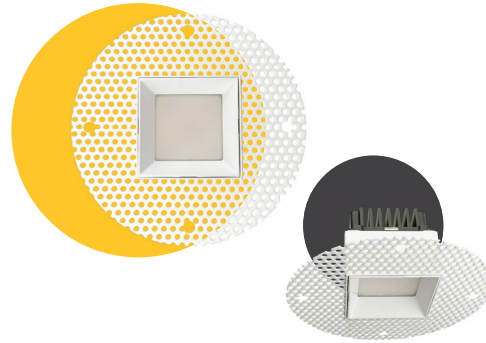

LED 3 INCH TRIMLESS REGRESS SLIM SELECTABLE CCT

G-96721

G-96821

Pack:18

ITEM	G-96721	G-96821
DESCRIPTION	RS3/10W/R/LED/TL/5CCT	RS3/10W/SQ/LED/TL/5CCT
COLOR TEMP	27, 30, 35, 41, 50k	27, 30, 35, 41, 50k
OUTPUT LUMEN	750	750
INPUT VOLTS	120-277V	120-277V
WATTAGE	10W	10W
EQUIV. WATTAGE	80W	80W
CRI	90>	90>
DIMMABLE	Triac Or 0-10 Dimming	Triac Or 0-10 Dimming
OD	4.52"	5.11"
HEIGHT	1.93"	2.00"
CUTOUT	2.85"	Sq 2.45" Rd 3.24"
mA	230	230
OUTPUT VOLTS	33-38V	33-38V

Accessories

Emergency LED Driver

15W G-48410 30W G-48411
25W G-95525 60W G-95521

New Construction Plate

G-96721 G-19969
G-96821 G-19981 (2 Punch Outs)

Extension Cords

G-20247 5ft G-20248 10ft

Multi Driver Converter

Use with G-95824 10W

Round

Square

Dimmer List

BRAND	SERIES	MODEL	LOAD	BRAND	SERIES	MODEL	LOAD	
LUTRON	SKYLARK CONTOUR	LECL-153P	150W	LUTRON	TOGGLER	TGCL-153P	150W	
		CTCL-150H	150W		ARIADNI	AYCL-153P	150W	
		LGCL-153PLH	150W			MAESTRO	MACL-153M	600W
		CTCL-153P	150W	ILLUMATECH		IPL06	150W	
		SCL-153P	150W		LEVITON	SURESLIDE	6672	150W
		S-600P	600W			6674	150W	
	CASETA	PD-6WCL	150W	EATON	SMART DIMMER	AAL06	300W	
		PD-5NE	150W	PASS & SEYMOUR	HARMONY	DCL453PTCCCV6	150W	
		PD-10NXD	250W		GE	ROCKER	10464	150W
	DIVA	DVCL-153P	150W	TOGGLE		18027	150W	