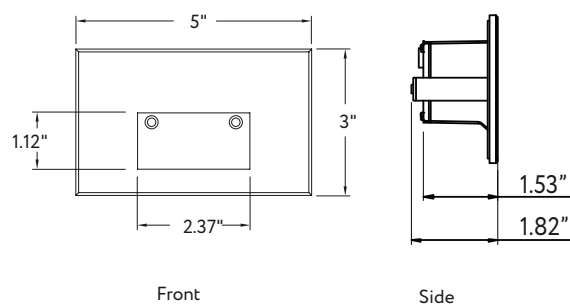

Horizontal

Dimmer List

BRAND	SERIES	MODEL	LOAD	DIMMABILITY	BRAND	SERIES	MODEL	LOAD	DIMMABILITY
LUTRON	ARIADNI	AYCL-153P	150W	OK	LUTRON	TOGGLER	TG-600P	600W	OK
	DIVA	DV-600PR	600W	OK		TOGGLER	TGCL-153P	150W	OK
	DIVA	DVCL-153P	150W	OK		CASETA	WIRELESS DIMMER	150W	OK
	MAESTRO	MACL-153MH	600W	OK	LEVITON	SURESLIDE	6633	600W	OK
	MAESTRO WIRELESS	MRF2-6CL	150W	OK		SURESLIDE DECORA	6674	600W	20-100%
	ROTARY	D-600P	600W	OK		TRIMATRON	6602	600W	20-100%
	ELECTRONIC	NTELV-300P	600W	OK		ILLVMATECH	IPL06	600W	OK
	SKYLARK	S-600P	600W	OK	LEGRAND	ADORNE	ADTP703TU	700W	20-100%
	SKYLARK CONTOUR	CT-600P	600W	OK		HARMONY	H703PTW	700W	OK
	SKYLARK CONTOUR	CLCL-153P	153W	OK	COOPER	ASPIRE	9540	1000W	OK
				DEVINE		DAL06P	300W	OK