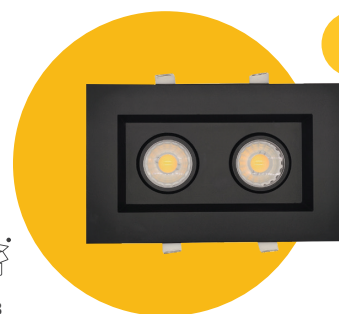

# LED multiple gimbal downlight Selectable CCT

- SOFT WHITE 2700K
- WARM WHITE 3000K
- NEUTRAL WHITE 3500K
- COOL WHITE 4100K
- SUPER WHITE 5000K

**G-48363**

Pack: 18

**G-48464**

Pack: 18

**G-48465**

Pack: 18

**G-97125**

Pack: 6

ITEM	G-48363	G-48464	G-48465	G-97125
DESCRIPTION	R3/8W/GSR/LED/B/5CCT B	R3/15W/GR/M2/LED/5CCT B	R3/23W/GR/M3/LED/5CCT B	R3/30W/GR/M4/LED/5CCT B
COLOR TEMP	27, 30, 35, 41, 50k	27, 30, 35, 41, 50k	27, 30, 35, 41, 50k	27, 30, 35, 41, 50k
TRIM FINISH	BLACK	BLACK	BLACK	BLACK
OUTPUT LUMEN	650	1200 (600 each head)	1800 (600 each head)	2800 (700 each head)
WATTAGE	8W	15W	23W	30W
EQUIV WATTAGE	65W	120W	200W	275W
CRI	>90	>90	>90	>90
DIMMABLE	YES (Triac)	YES (Triac)	YES (Triac)	Triac or 0-10 Dimming
CUTOUT	3.35	3.35-6.30	3.35-9.45	3.35-12.50
OD	4.35	5.08-8.08	5.08-11.08	5.08 - 14.07
HEIGHT	2.50	2.70	2.70	2.70
mA	170mA	350mA	525mA	750mA
INPUT VOLTS	120V	120V	120V	120-277V
OUTPUT VOLTS	33-38v	33-38v	33-38v	33-38v

# Dimmer List

BRAND	SERIES	MODEL	LODAL	BRAND	SERIES	MODEL	LODAL	
LUTRON	SKYLARK CONTOUR	LECL-153P	150W	LUTRON	TOGGLER	TGCL-153P	150W	
		CTCL-150H	150W		ARIADNI	AYCL-153P	150W	
		LGCL-153PHLH	150W		MAESTRO	MACL-153M	600W	
		CTCL-153P	150W		ILLUMATECH	IPL06	150W	
		SCL-153P	150W		LEVITON	SURESLIDE	6672	150W
		S-600P	600W				6674	150W
	CASETA	PD-6WCL	150W		EATON	SMART DIMMER	AAL06	300W
DIVA	PD-5NE	150W	PASS & SEYMOUR	HARMONY	DCL453PTCCV6	150W		
	PD-10NXD	250W	GE	ROCKER	10464	150W		
	DVCL-153P	150W		TOGGLER	18027	150W		