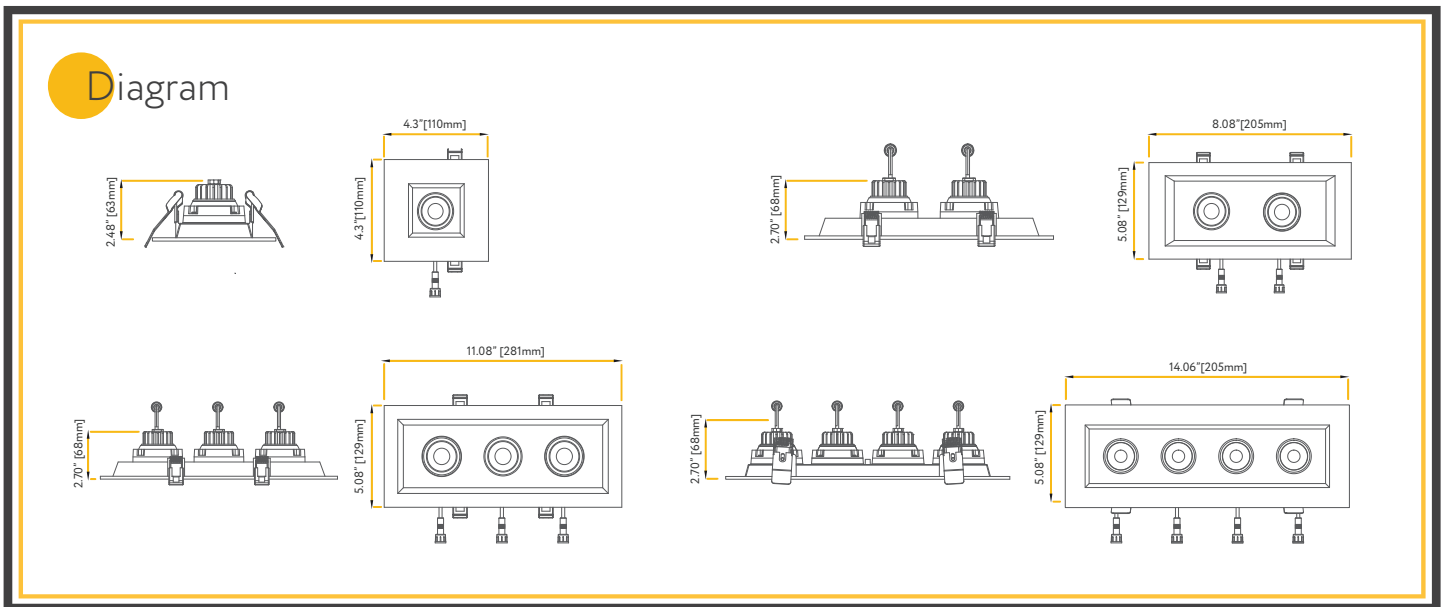

Dimmer List

BRAND	SERIES	MODEL	LODAL	BRAND	SERIES	MODEL	LODAL	
LUTRON	SKYLARK CONTOUR	LECL-153P	150W	LUTRON	TOGGLER	TGCL-153P	150W	
		CTCL-150H	150W		ARIADNI	AYCL-153P	150W	
		LGCL-153PHLH	150W		MAESTRO	MACL-153M	600W	
		CTCL-153P	150W		ILLUMATECH	IPL06	150W	
		SCL-153P	150W		LEVITON	SURESLIDE	6672	150W
		S-600P	600W				6674	150W
	CASETA	PD-6WCL	150W		EATON	SMART DIMMER	AAL06	300W
DIVA	PD-5NE	150W	PASS & SEYMOUR	HARMONY	DCL453PTCCV6	150W		
	PD-10NXD	250W	GE	ROCKER	10464	150W		
	DVCL-153P	150W		TOGGLER	18027	150W