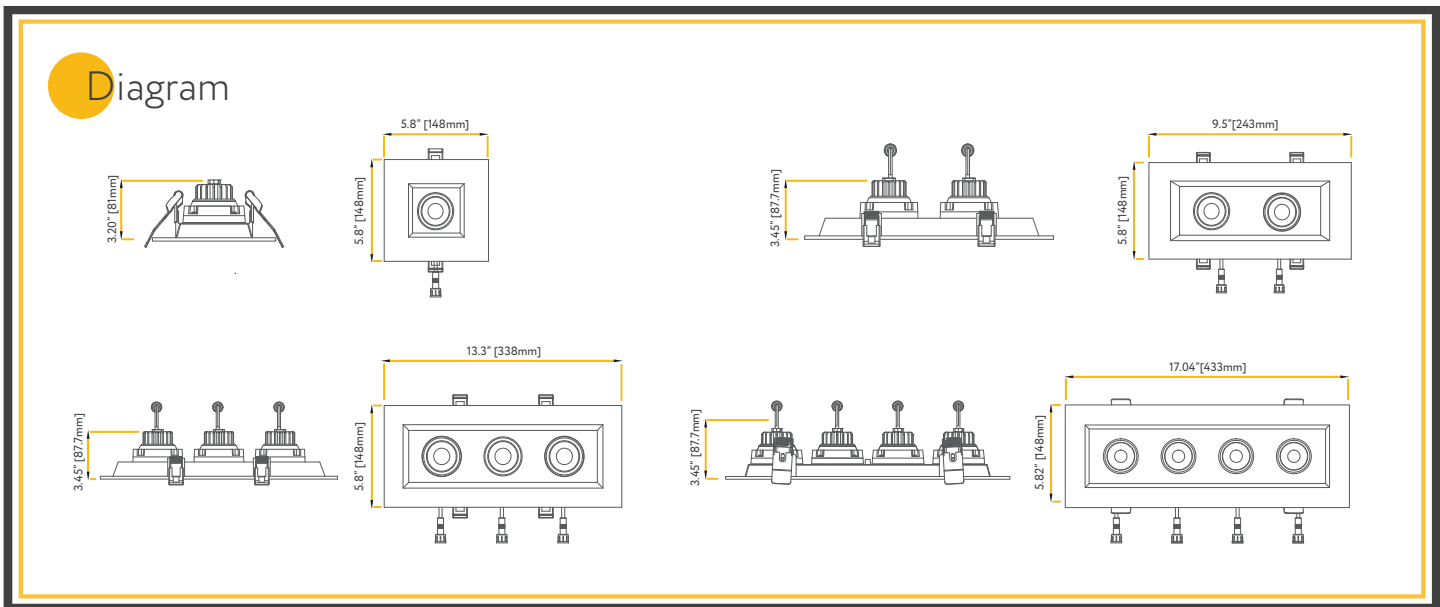

4" Multiple LED Gimbal Downlight Selectable CCT

- SOFT WHITE 2700K
- WARM WHITE 3000K
- NEUTRAL WHITE 3500K
- COOL WHITE 4100K
- SUPER WHITE 5000K

ITEM	G-20092	G-48442	G-48443	G-97128
DESCRIPTION	R4/14W/GSR/LED/5CCT	R4/28W/GR/M2/LED/5CCT	R4/42W/GR/M3/LED/5CCT	R4/52W/GR/M4/LED/5CCT
COLOR TEMP	27, 30, 35, 41, 50k	27, 30, 35, 41, 50k	27, 30, 35, 41, 50k	27, 30, 35, 41, 50k
TRIM FINISH	WHITE	WHITE	WHITE	WHITE
OUTPUT LUMEN	1100	2200 (1100 each head)	3300 (1100 each head)	4800 (1200 each head)
WATTAGE	14W	28W	42W	52W
EQUIV WATTAGE	125W	225W	325W	375W
CRI	>90	>90	>90	>90
DIMMABLE	YES	YES	YES	Triac or 0-10 Dimming
CUTOUT	4.55	3.94-7.68	3.94-11.42	4.00-15.30
OD	5.75	5.85-9.60	5.85-13.35	5.85-17.05
HEIGHT	3.20	3.55	3.55	3.55
mA	330mA	650mA	1000mA	1250mA
INPUT VOLTS	120V	120V	120V	120-227V
OUTPUT VOLTS	38V	36V	36V	36V

Accessories

Emergency LED Driver

- 15W G-48410
- 60W G-95521
- 30W G-48411

Extension Cords

- G-20247 5ft
- G-20248 10ft

New Construction Plate

- G-20092 Use Item G-19981 / 3 Punch Outs
- G-48442 Use Item G-48448 / 0 Punch Outs
- G-48443 Use Item G-48448 / 1 Punch Outs
- G-97128 Use Item G-48449 / 2 Punch Outs